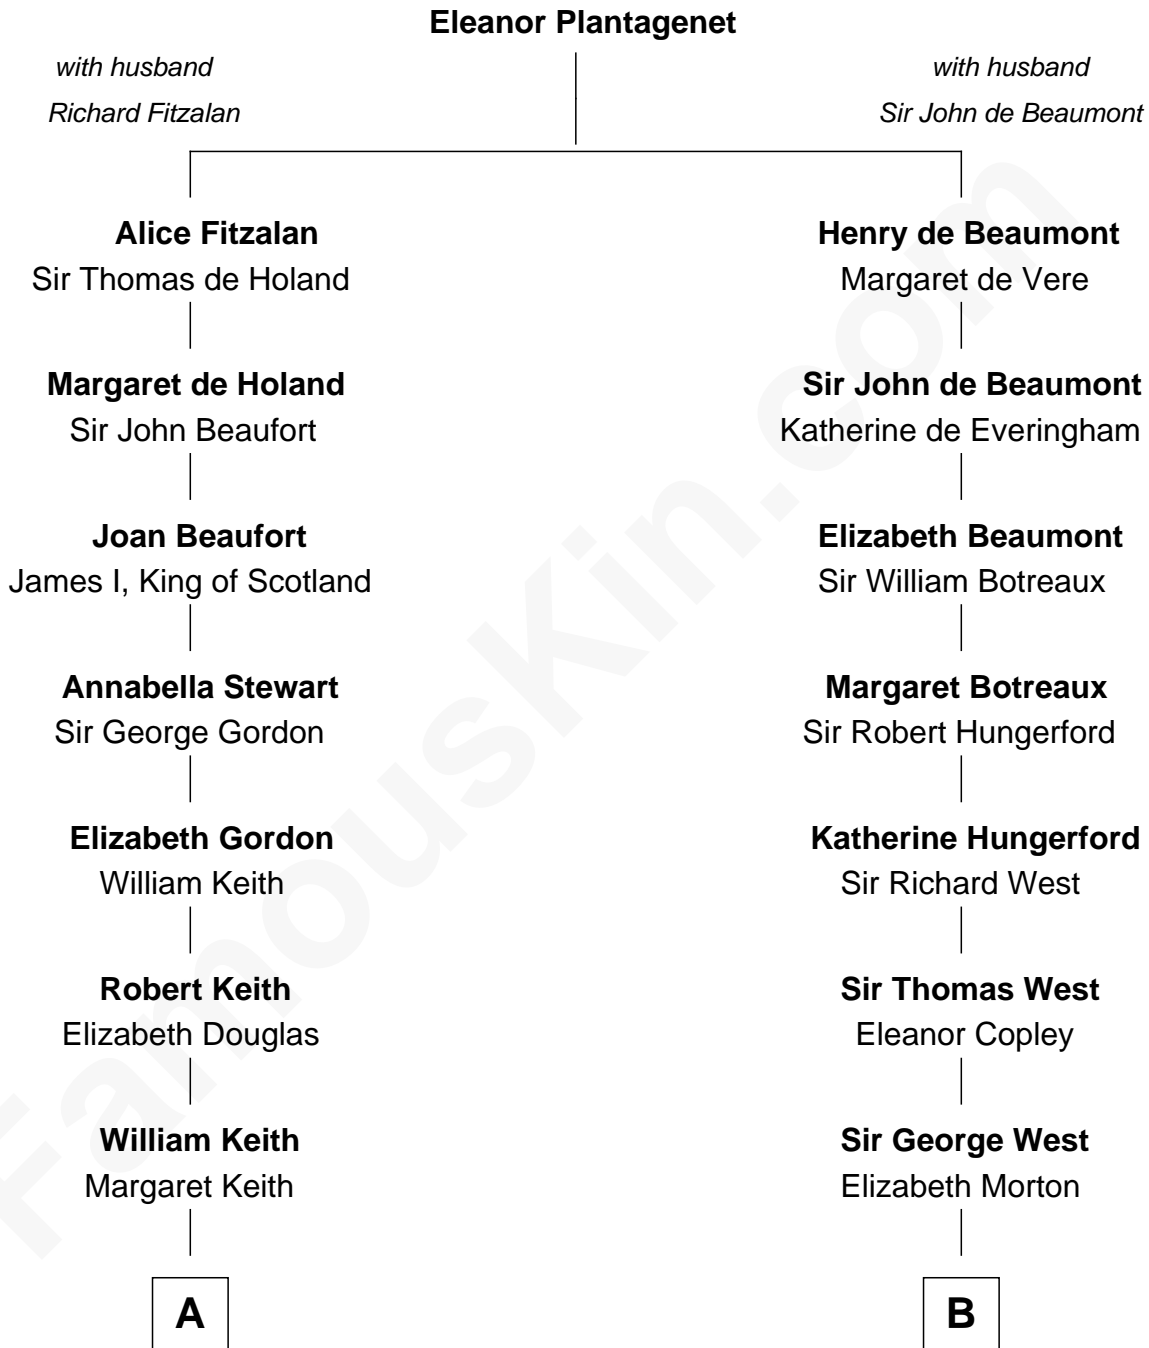

FamousKin.com

Relationship Chart of

Alan Turing

WWII Codebreaker of Nazi Enigma Machine

18th cousin 1 time removed of

Ray Bradbury

Author of *The Martian Chronicles*

C

Julius Matheson Turing

Ethel Sara Stoney

Alan Turing

WWII Codebreaker of Nazi Enigma Machine

D

Samuel Hinkston Bradbury

Minnie Alice Davis

Leonard Spaulding Bradbury