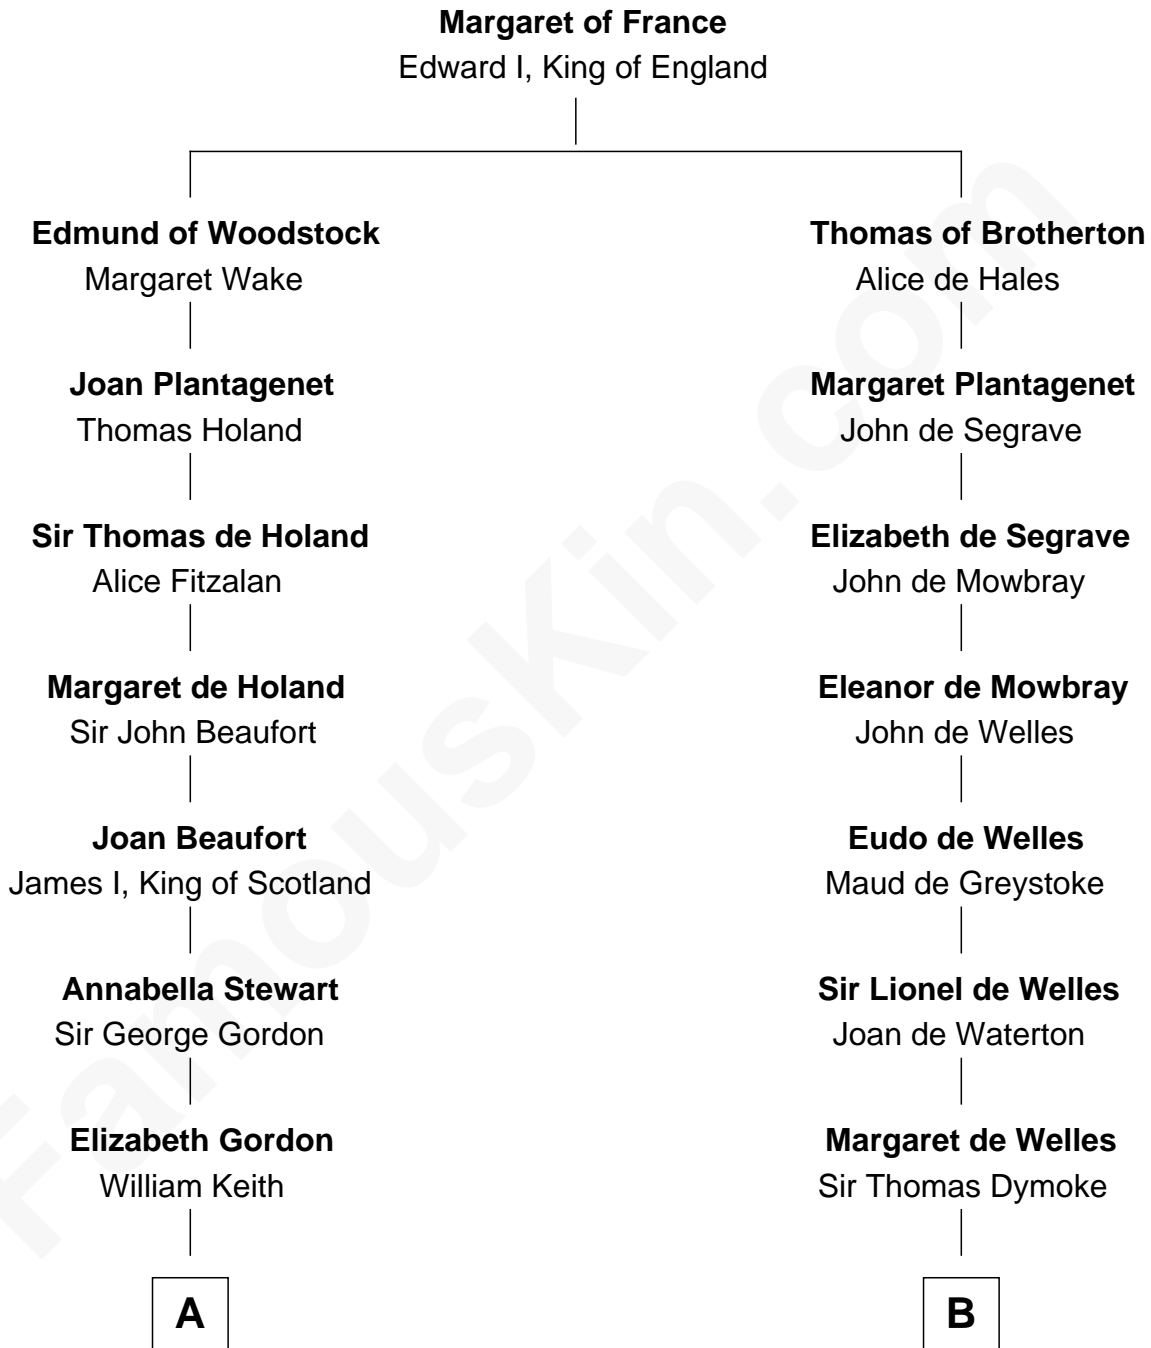

FamousKin.com

Relationship Chart of

Alan Turing

WWII Codebreaker of Nazi Enigma Machine

20th cousin 1 time removed of

Ray Bradbury

Author of *The Martian Chronicles*

C

Jean Stewart Fraser

John Robert Turing

Rev. John Robert Turing

Fanny Montague Boyd

Julius Matheson Turing

Ethel Sara Stoney

Alan Turing

WWII Codebreaker of Nazi Enigma Machine