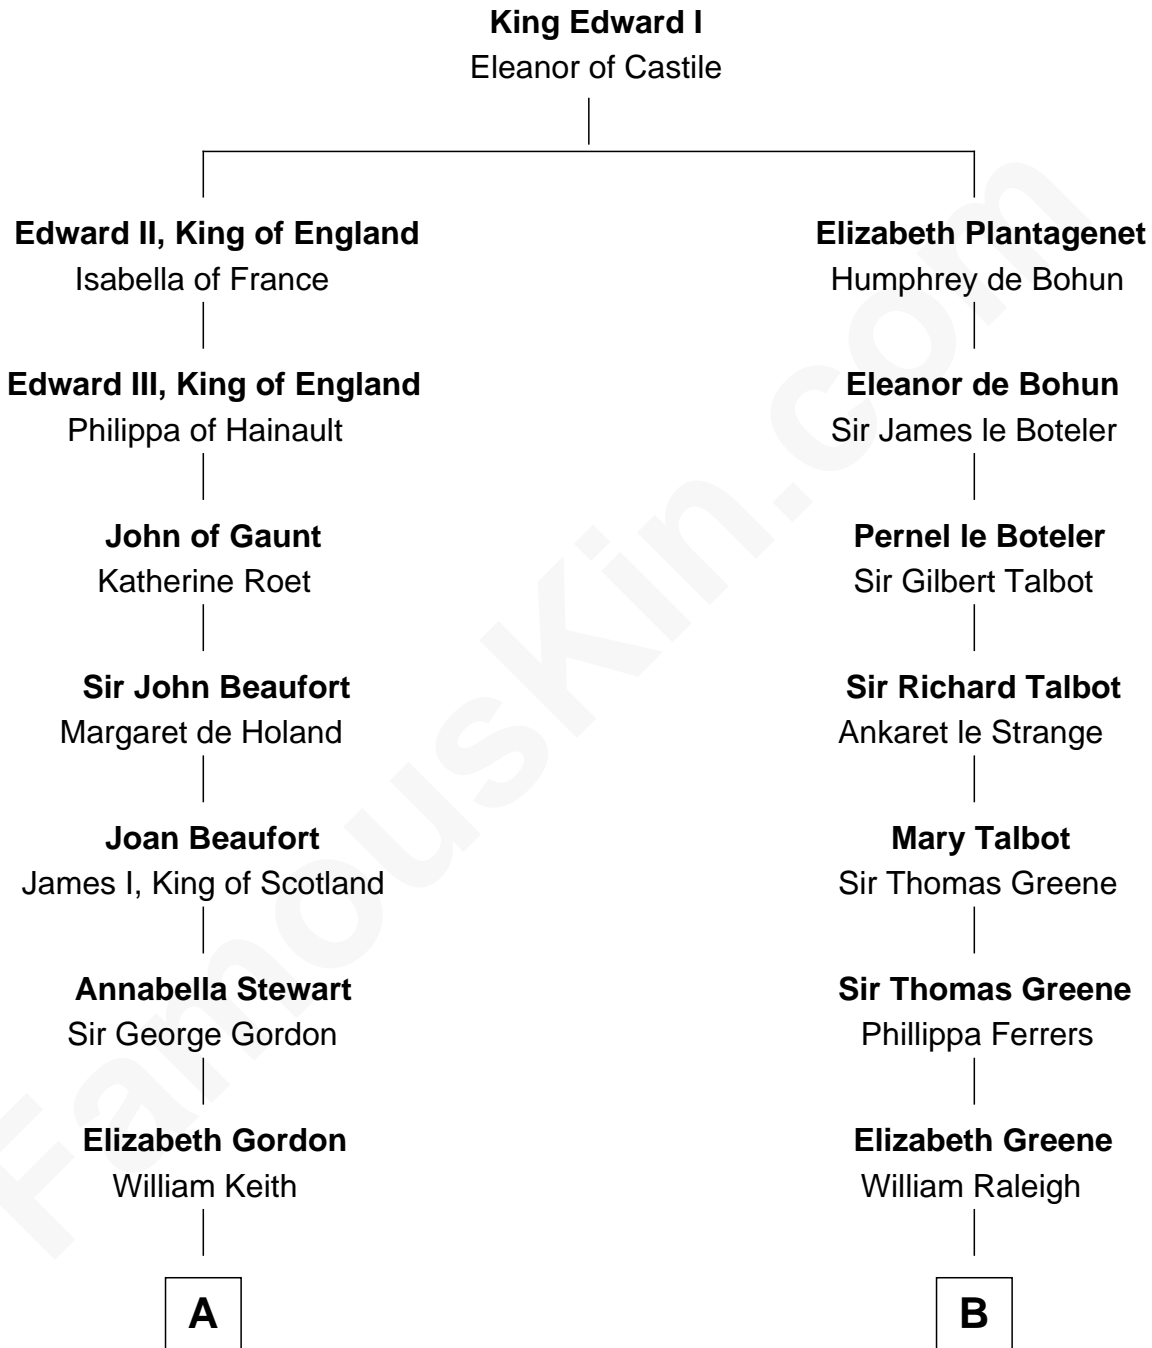

FamousKin.com

Relationship Chart of

Alan Turing

WWII Codebreaker of Nazi Enigma Machine

20th cousin of

Shanghai Pierce

Texas Cattleman

C

Jean Stewart Fraser

John Robert Turing

Rev. John Robert Turing

Fanny Montague Boyd

Julius Matheson Turing

Ethel Sara Stoney

Alan Turing

WWII Codebreaker of Nazi Enigma Machine

D

Ambless Wilbore

Nathaniel Stoddard

Susanna Stoddard

Isaac Pearce

Jonathan D. Pearce

Hanna Phillips Head

Shanghai Pierce