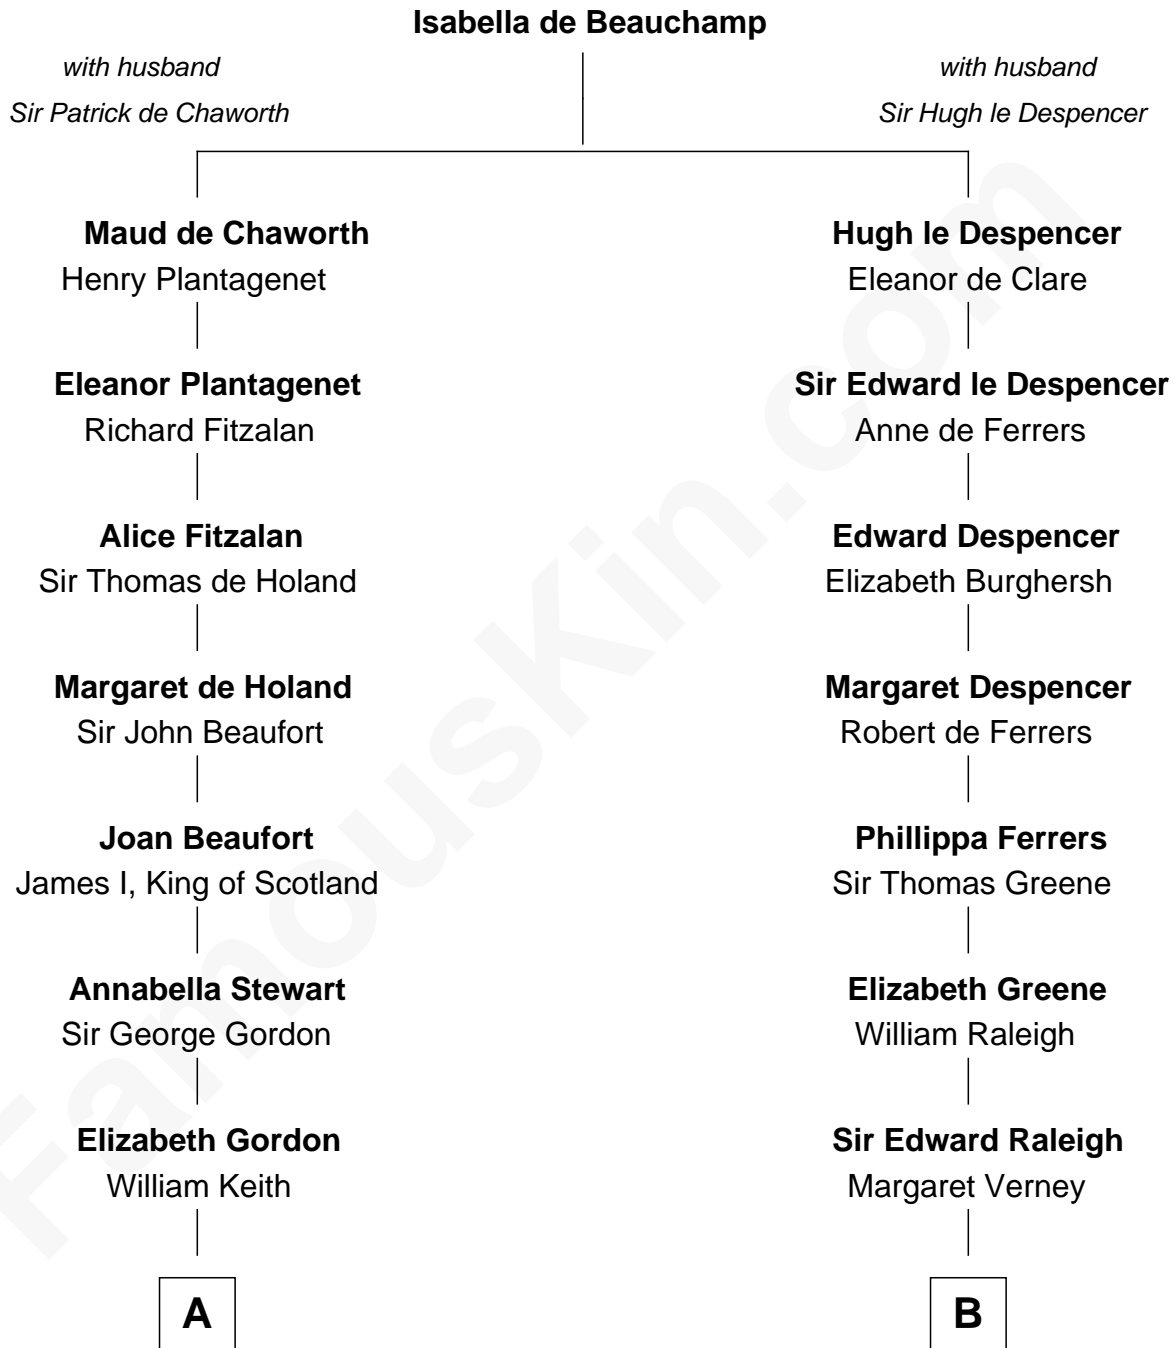

FamousKin.com

Relationship Chart of

Alan Turing

WWII Codebreaker of Nazi Enigma Machine

19th cousin 1 time removed of

Shanghai Pierce
Texas Cattleman

C

Jean Stewart Fraser

John Robert Turing

Rev. John Robert Turing

Fanny Montague Boyd

Julius Matheson Turing

Ethel Sara Stoney

Alan Turing

WWII Codebreaker of Nazi Enigma Machine

D

Susanna Stoddard

Isaac Pearce

Jonathan D. Pearce

Hanna Phillips Head

Shanghai Pierce

Texas Cattleman

FamousKin.com