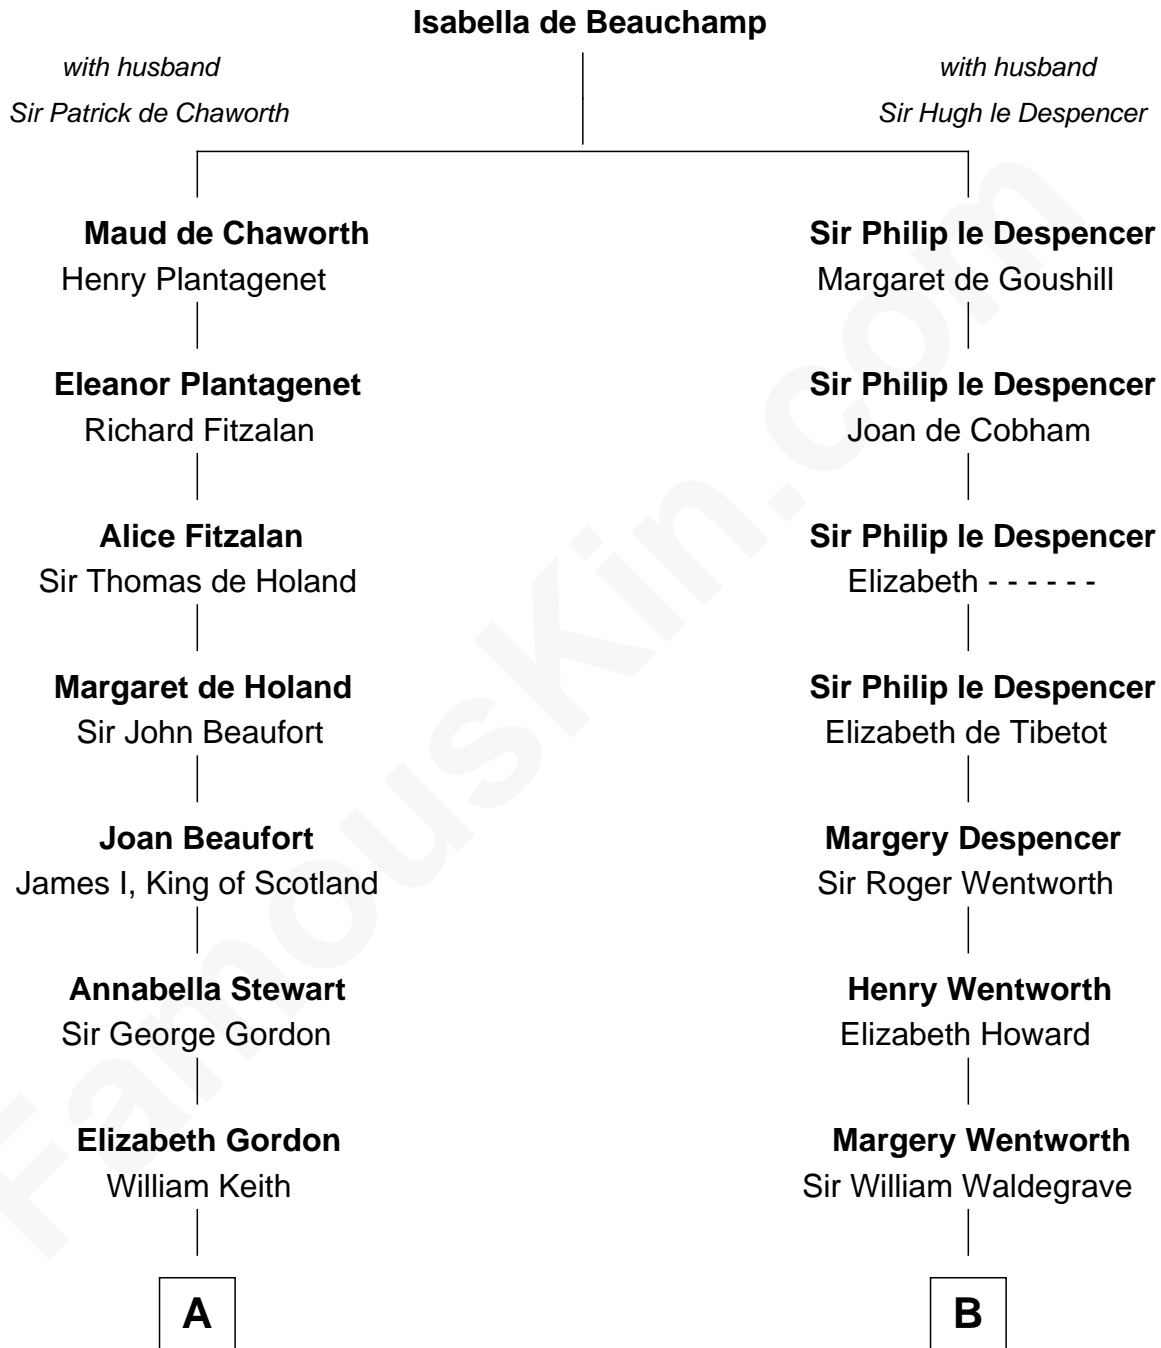

FamousKin.com

Relationship Chart of

Alan Turing

WWII Codebreaker of Nazi Enigma Machine

20th cousin 1 time removed of

Maggie Gyllenhaal
Movie Actress

C

Jean Stewart Fraser

John Robert Turing

Rev. John Robert Turing

Fanny Montague Boyd

Julius Matheson Turing

Ethel Sara Stoney

Alan Turing

WWII Codebreaker of Nazi Enigma Machine

D

Anders Leonard Gyllenhaal

Selma Amanda Nelson

Leonard Ephraim Gyllenhaal

Philo Pendleton

Hugh Anders Gyllenhaal

Virginia Lowrie Childs

Stephen Roark Gyllenhaal

Naomi Achs