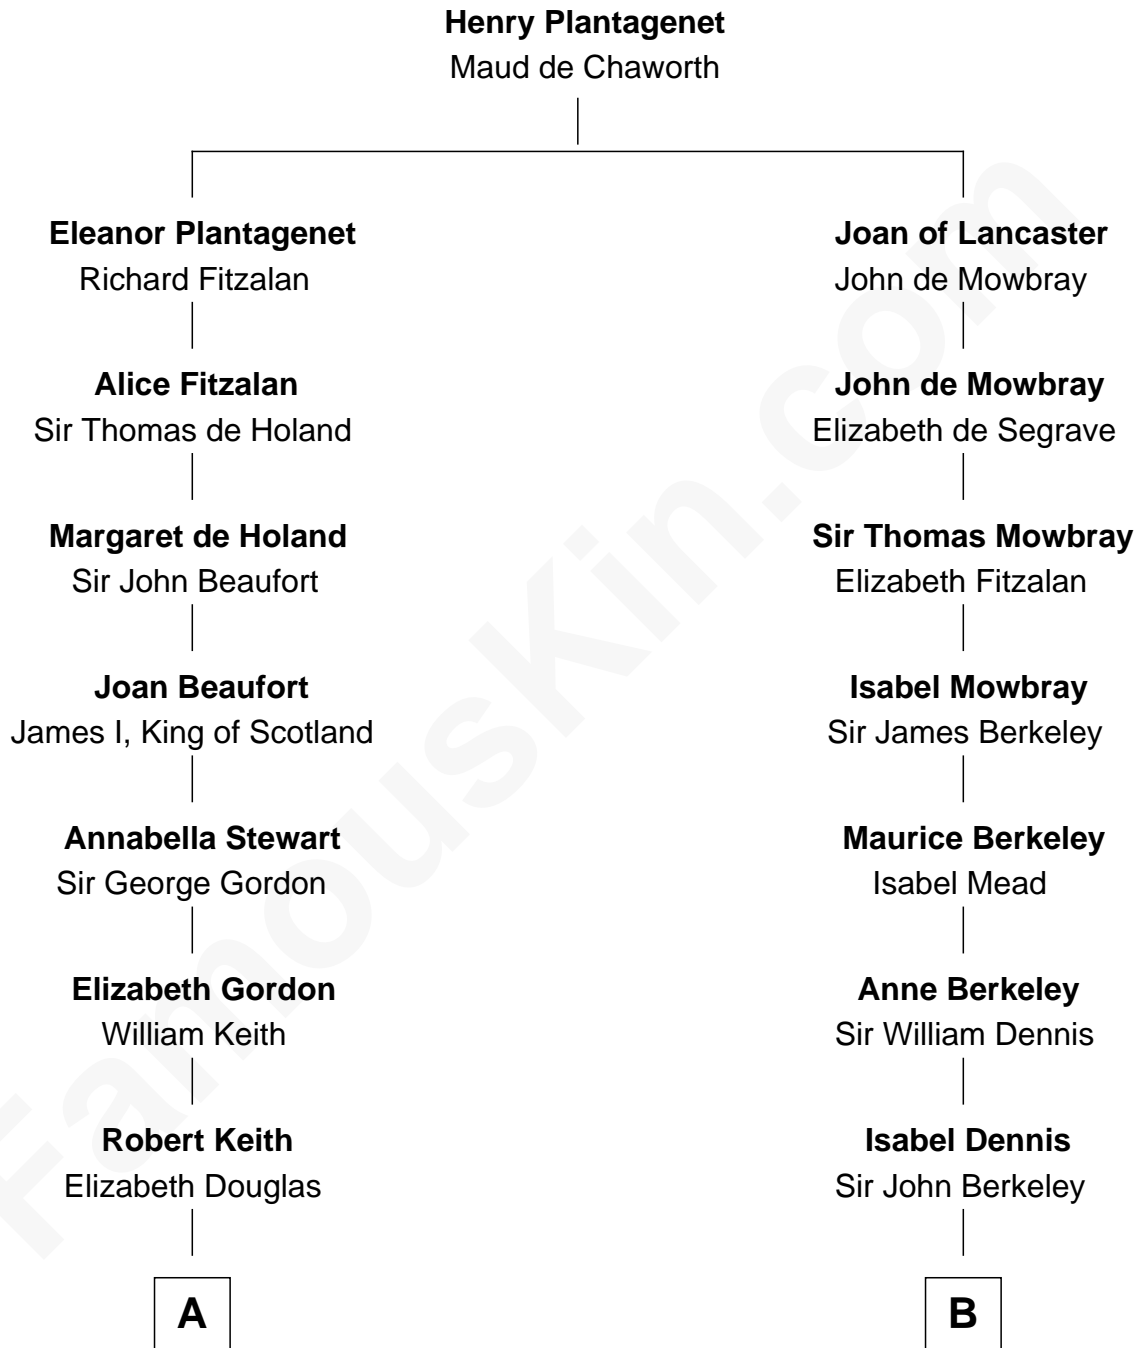

FamousKin.com

Relationship Chart of

Alan Turing

WWII Codebreaker of Nazi Enigma Machine

18th cousin 1 time removed of

Jack London

Author of "The Call of the Wild"

C

Rev. John Robert Turing
Fanny Montague Boyd

Julius Matheson Turing
Ethel Sara Stoney

Alan Turing

WWII Codebreaker of Nazi Enigma Machine

D

Flora Wellman
William Henry Chaney

Jack London

Author of "The Call of the Wild"