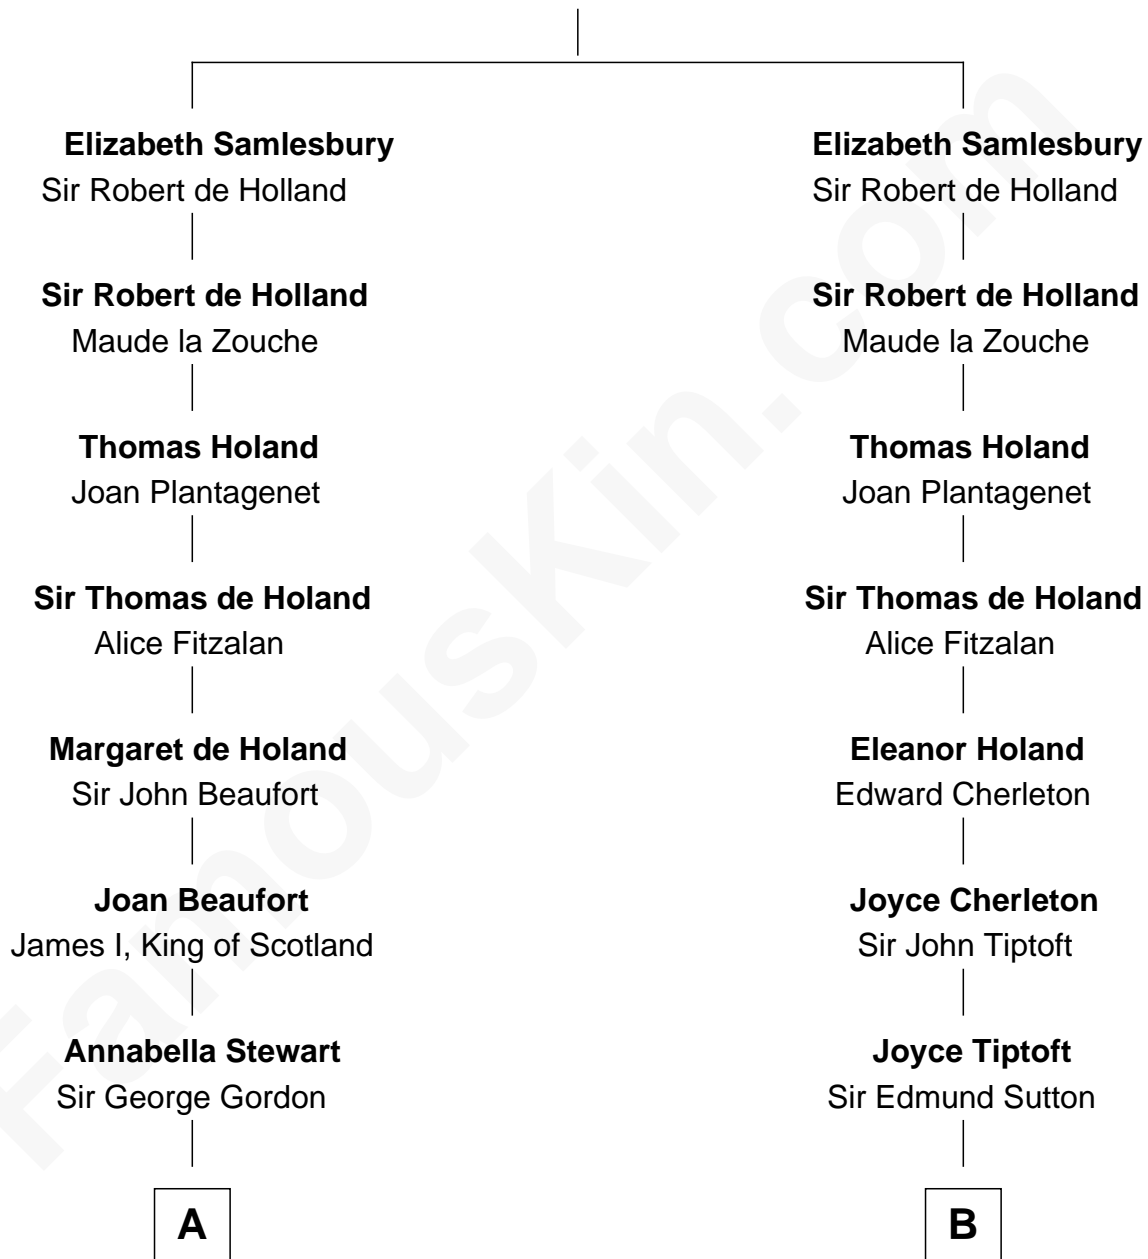

## Relationship Chart of

### Alan Turing

WWII Codebreaker of Nazi Enigma Machine

20th cousin 1 time removed of

### John Kerry

68th U.S. Secretary of State

**William Samlesbury**

-----

**C**

**Agnes Dingwall Fordyce**

Alexander Fraser

**Jean Stewart Fraser**