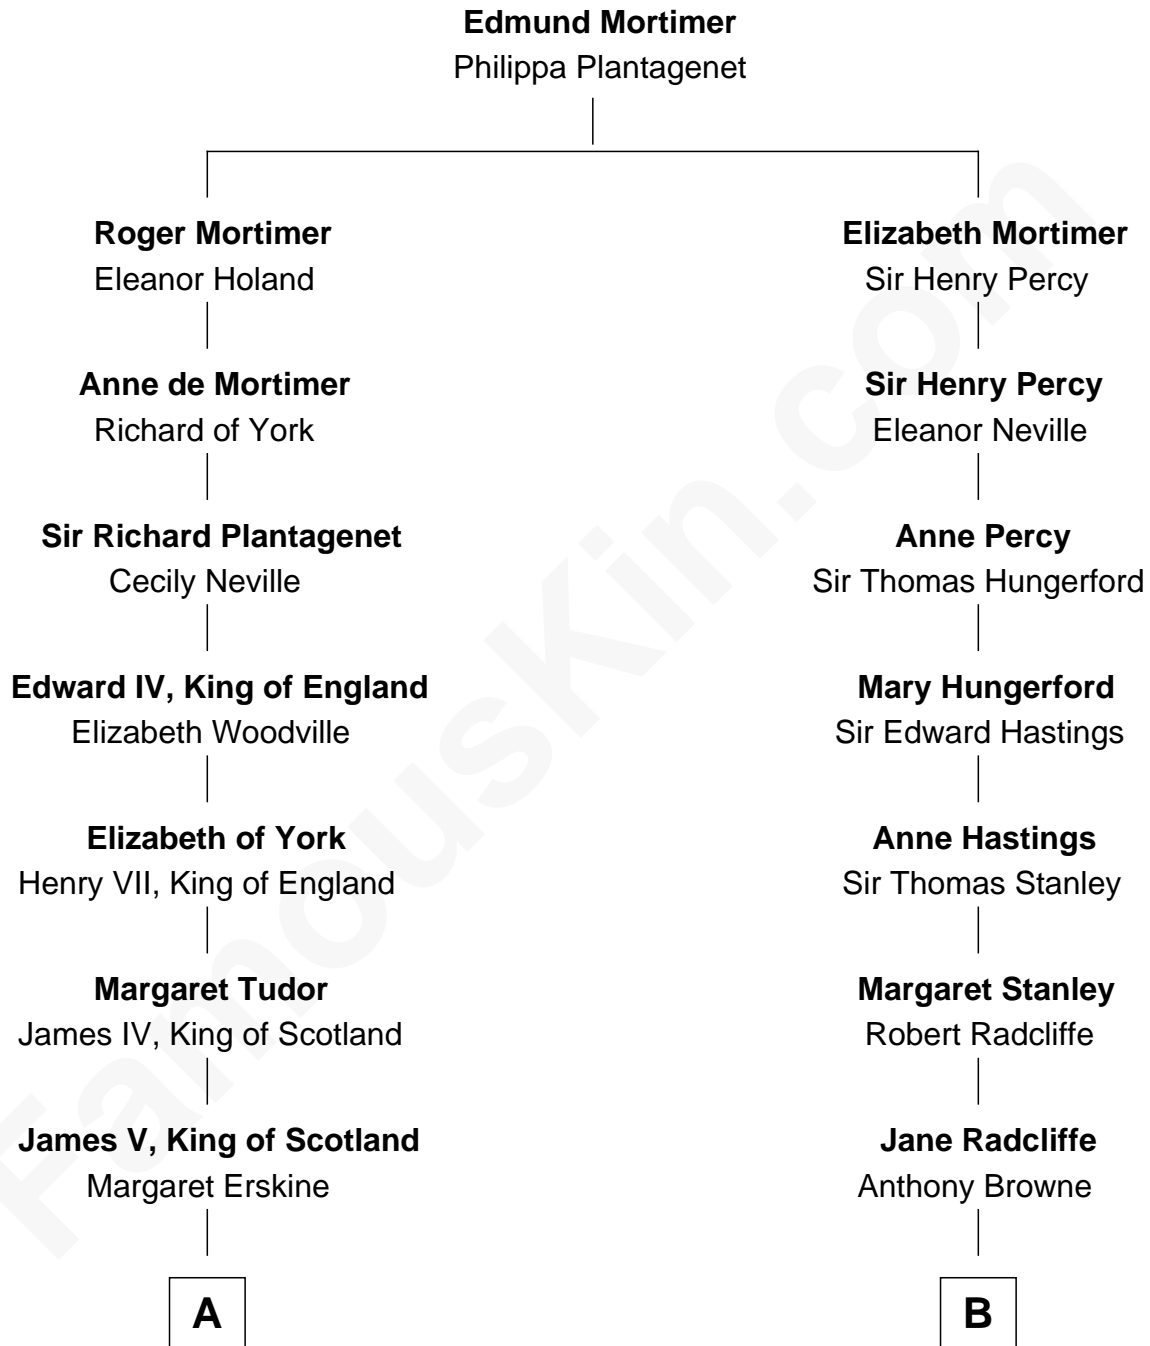

FamousKin.com Relationship Chart of

Alan Turing

WWII Codebreaker of Nazi Enigma Machine

19th cousin of

John Kerry

68th U.S. Secretary of State

C

Rev. John Robert Turing
Fanny Montague Boyd

Julius Matheson Turing
Ethel Sara Stoney

Alan Turing

WWII Codebreaker of Nazi Enigma Machine

D

Margaret Tyndal Winthrop
James Grant Forbes

Rosemary Isabel Forbes
Richard John Kerry

John Kerry

68th U.S. Secretary of State