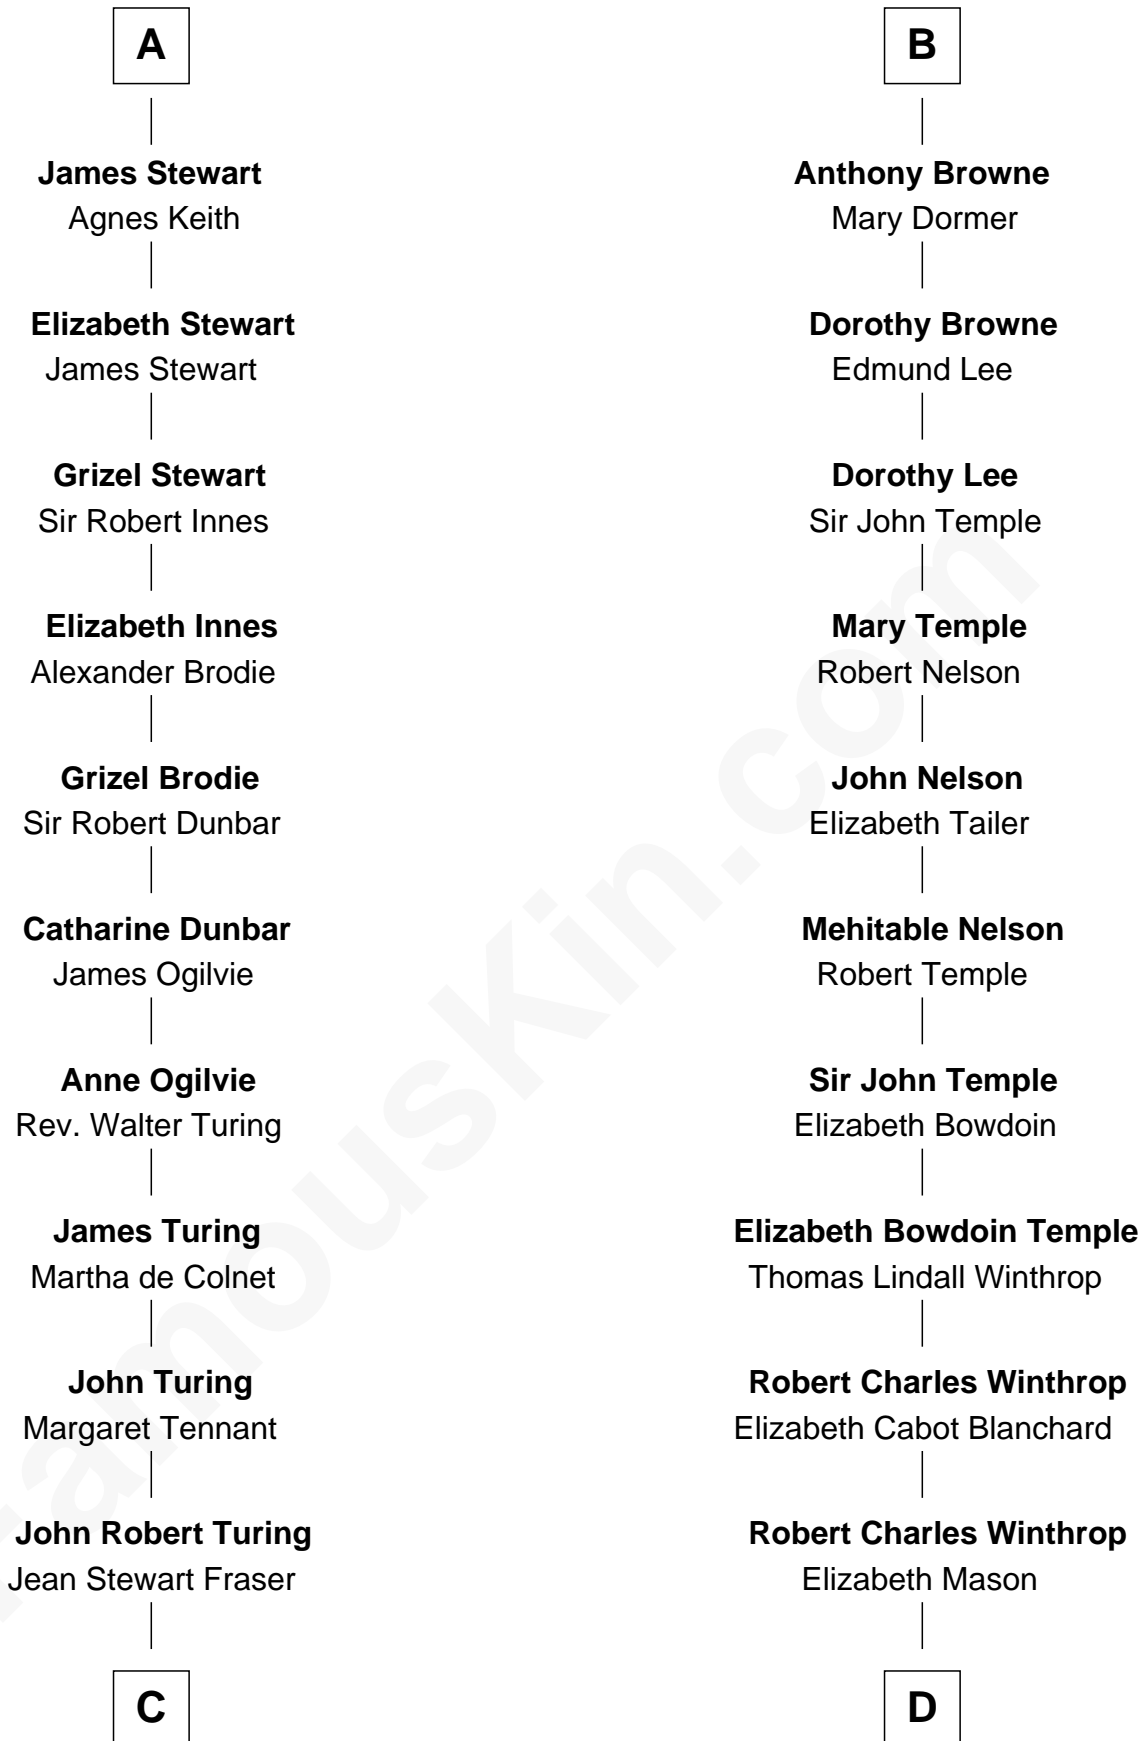

FamousKin.com Relationship Chart of

Alan Turing

WWII Codebreaker of Nazi Enigma Machine

19th cousin of

John Kerry

68th U.S. Secretary of State

C

Rev. John Robert Turing
Fanny Montague Boyd

Julius Matheson Turing
Ethel Sara Stoney

Alan Turing

WWII Codebreaker of Nazi Enigma Machine

D

Margaret Tyndal Winthrop
James Grant Forbes

Rosemary Isabel Forbes
Richard John Kerry

John Kerry

68th U.S. Secretary of State