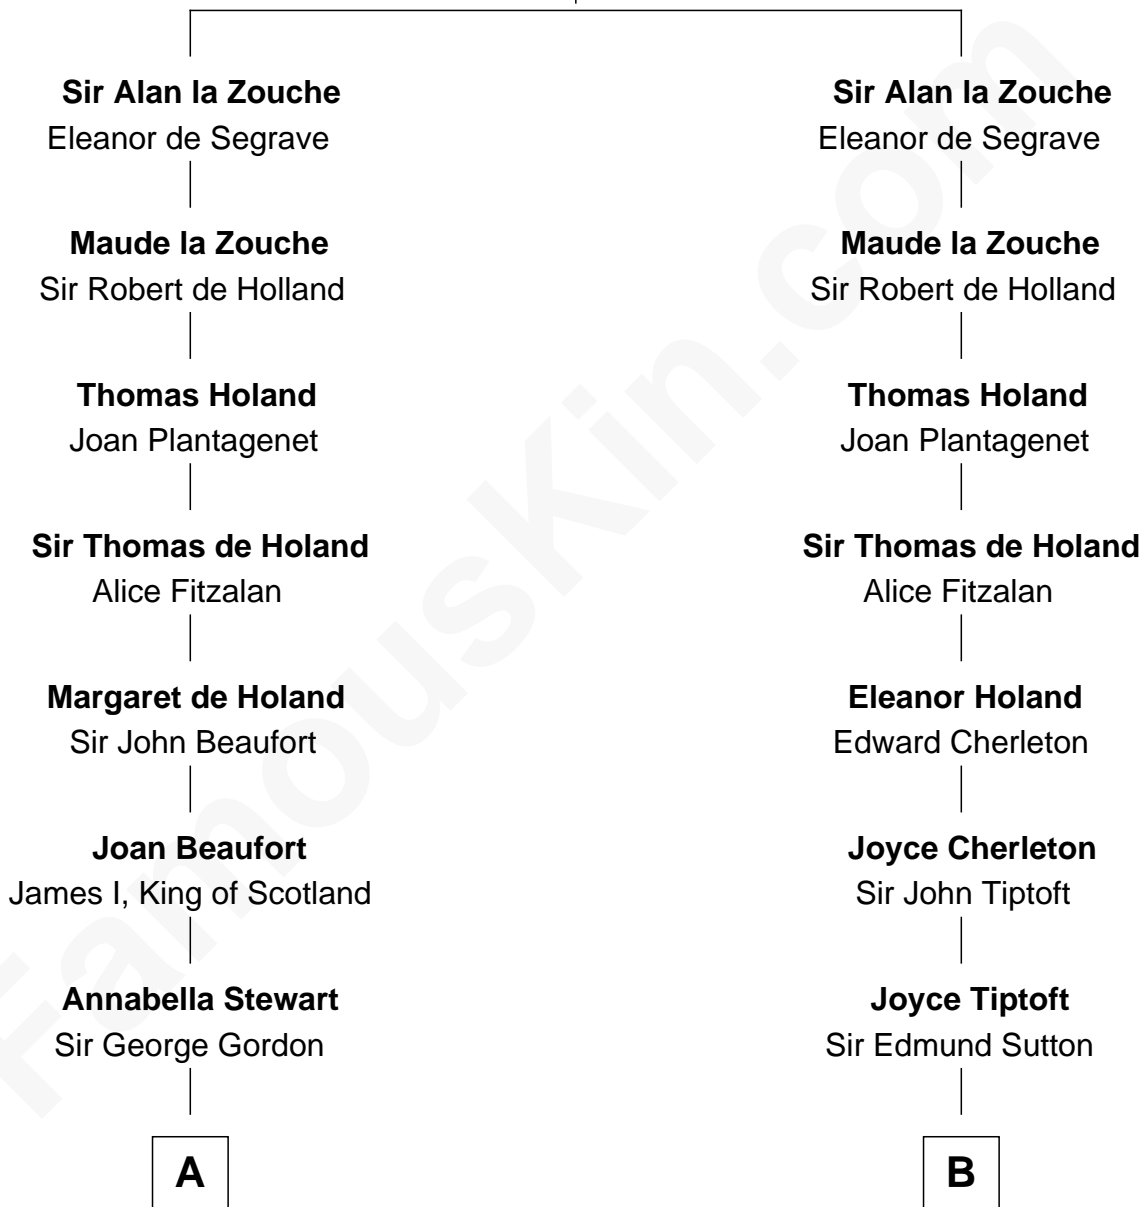

## Relationship Chart of

### Alan Turing

WWII Codebreaker of Nazi Enigma Machine

20th cousin 1 time removed of

### John Kerry

68th U.S. Secretary of State

**Sir Roger la Zouche**

Ela Longespee

**C**

**Agnes Dingwall Fordyce**

Alexander Fraser

**Jean Stewart Fraser**