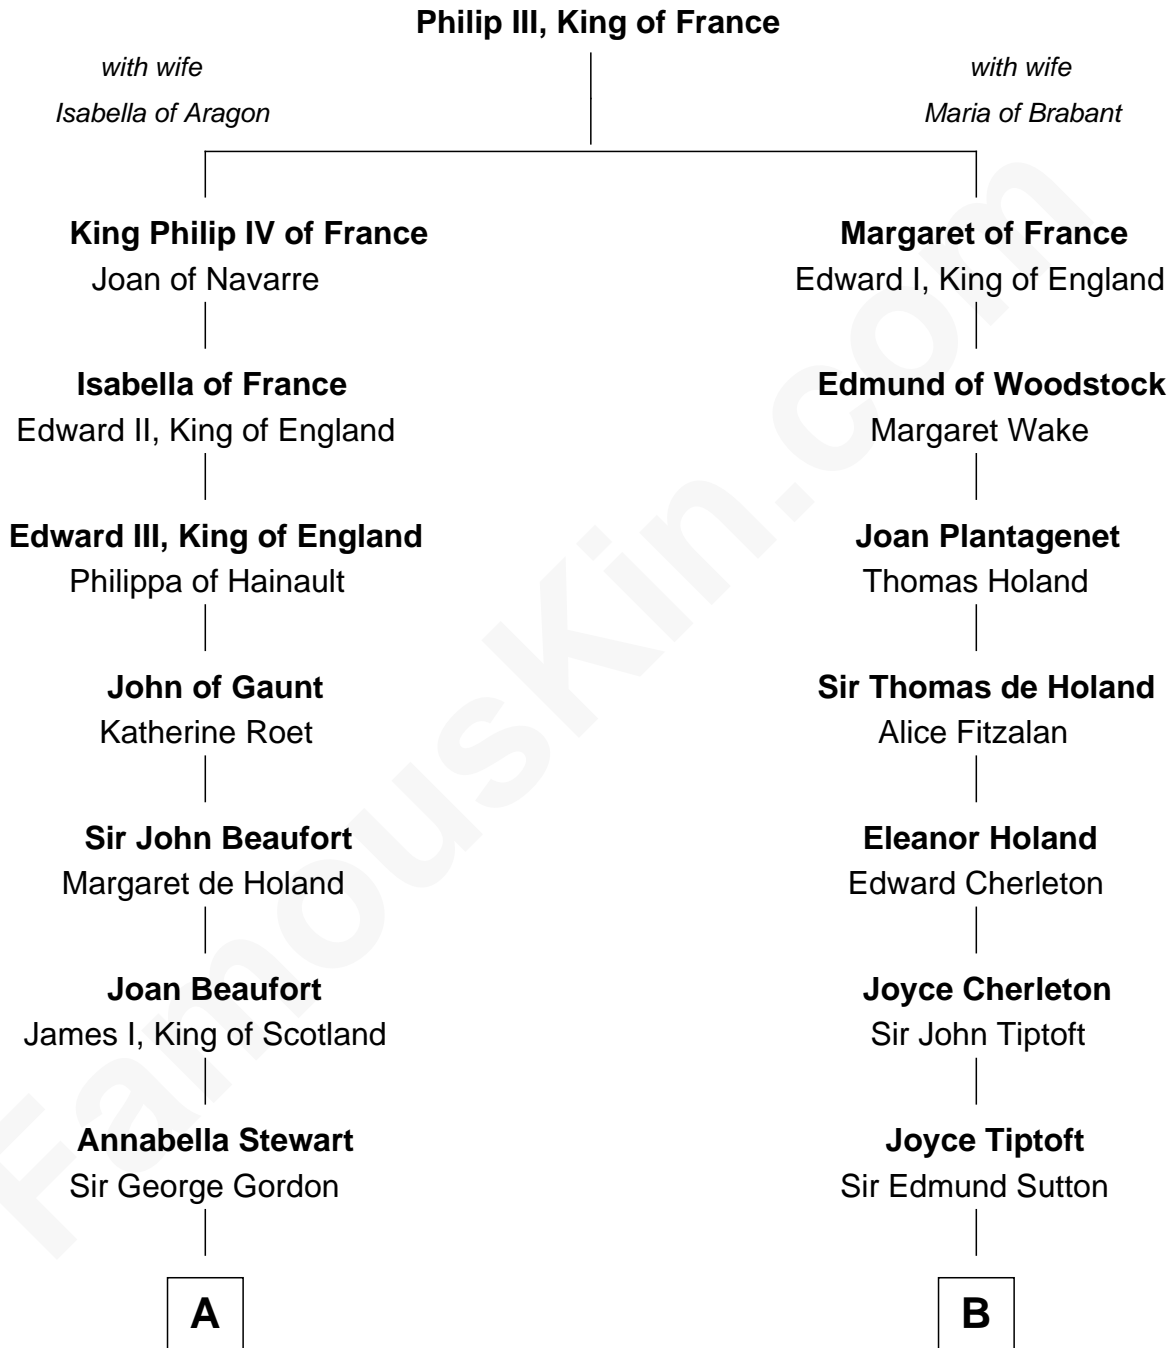

FamousKin.com

Relationship Chart of

Alan Turing

WWII Codebreaker of Nazi Enigma Machine

20th cousin 1 time removed of

John Kerry

68th U.S. Secretary of State

C

Agnes Dingwall Fordyce

Alexander Fraser

Jean Stewart Fraser

John Robert Turing

Rev. John Robert Turing

Fanny Montague Boyd

Julius Matheson Turing

Ethel Sara Stoney