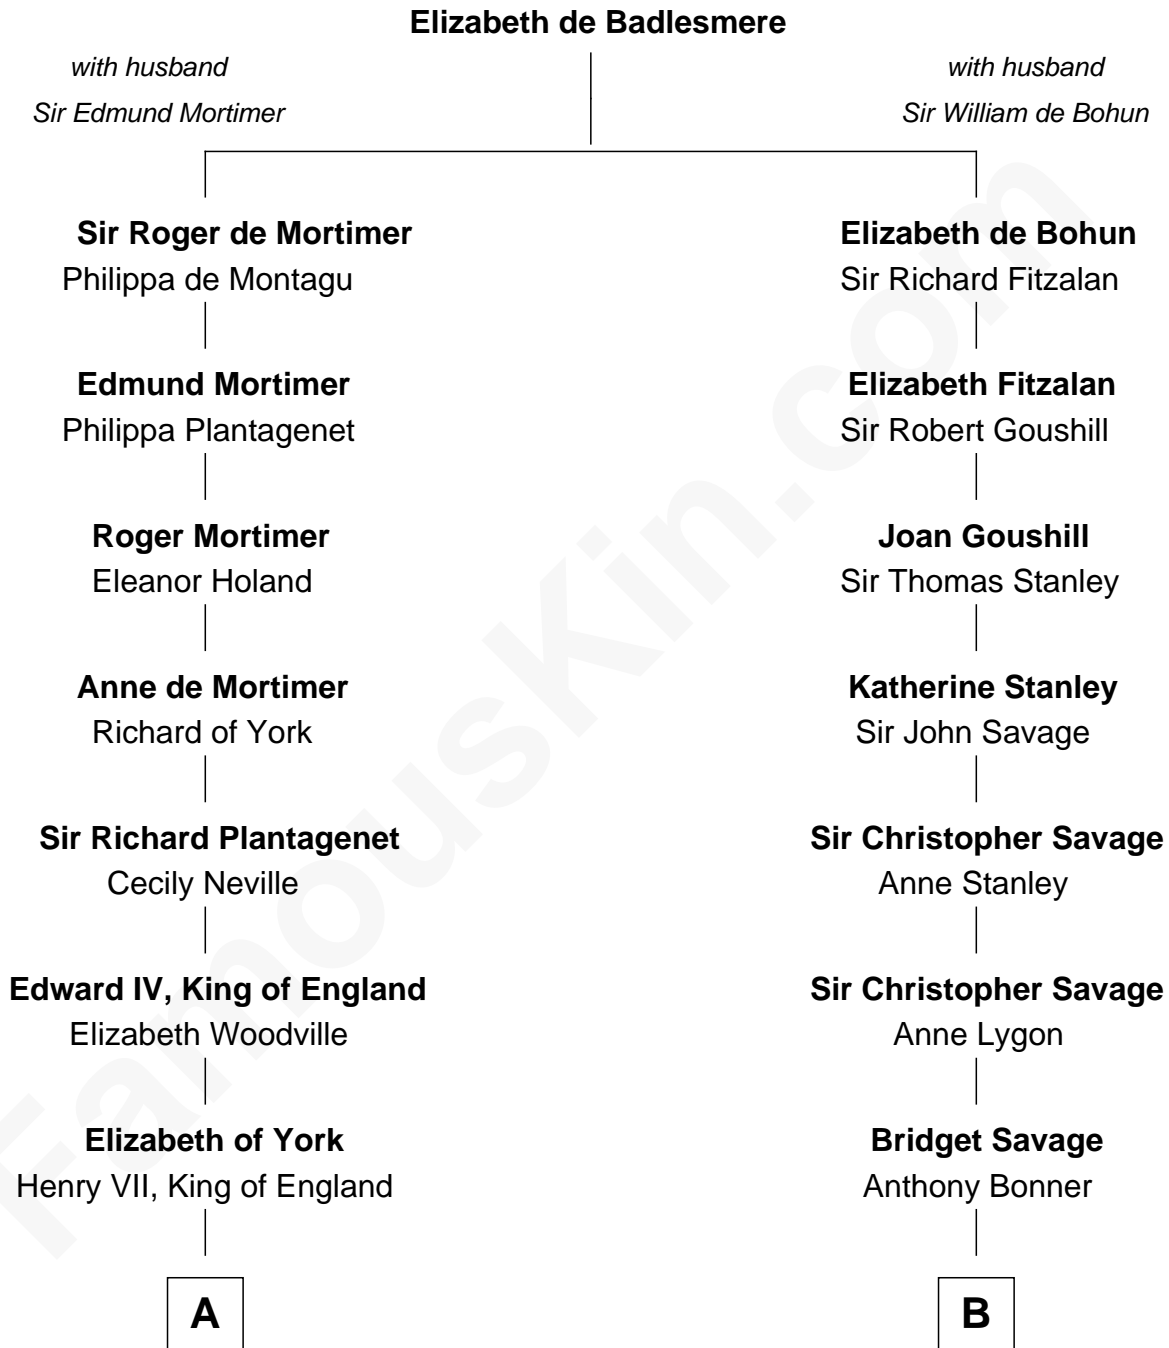

# FamousKin.com

## Relationship Chart of

### Alan Turing

WWII Codebreaker of Nazi Enigma Machine

18th cousin 3 times removed of

**Thomas Pynchon**  
American Novelist

**C**

**John Turing**  
Margaret Tennant

**John Robert Turing**  
Jean Stewart Fraser