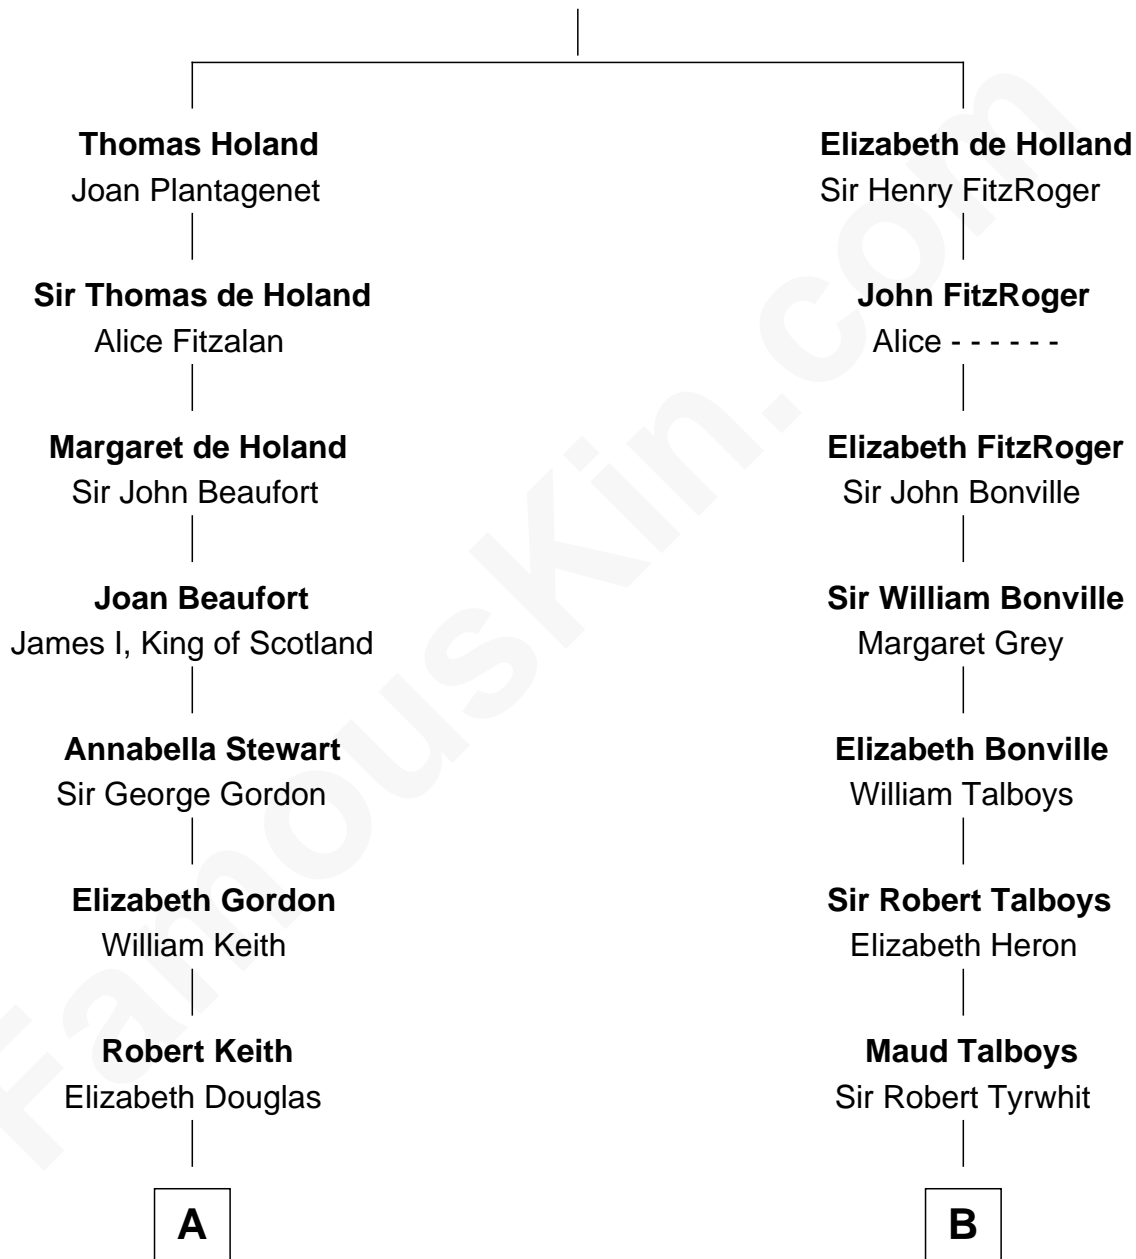

FamousKin.com

Relationship Chart of

Alan Turing

WWII Codebreaker of Nazi Enigma Machine

19th cousin 1 time removed of

Thomas Pynchon
American Novelist

Sir Robert de Holland
Maude la Zouche

C