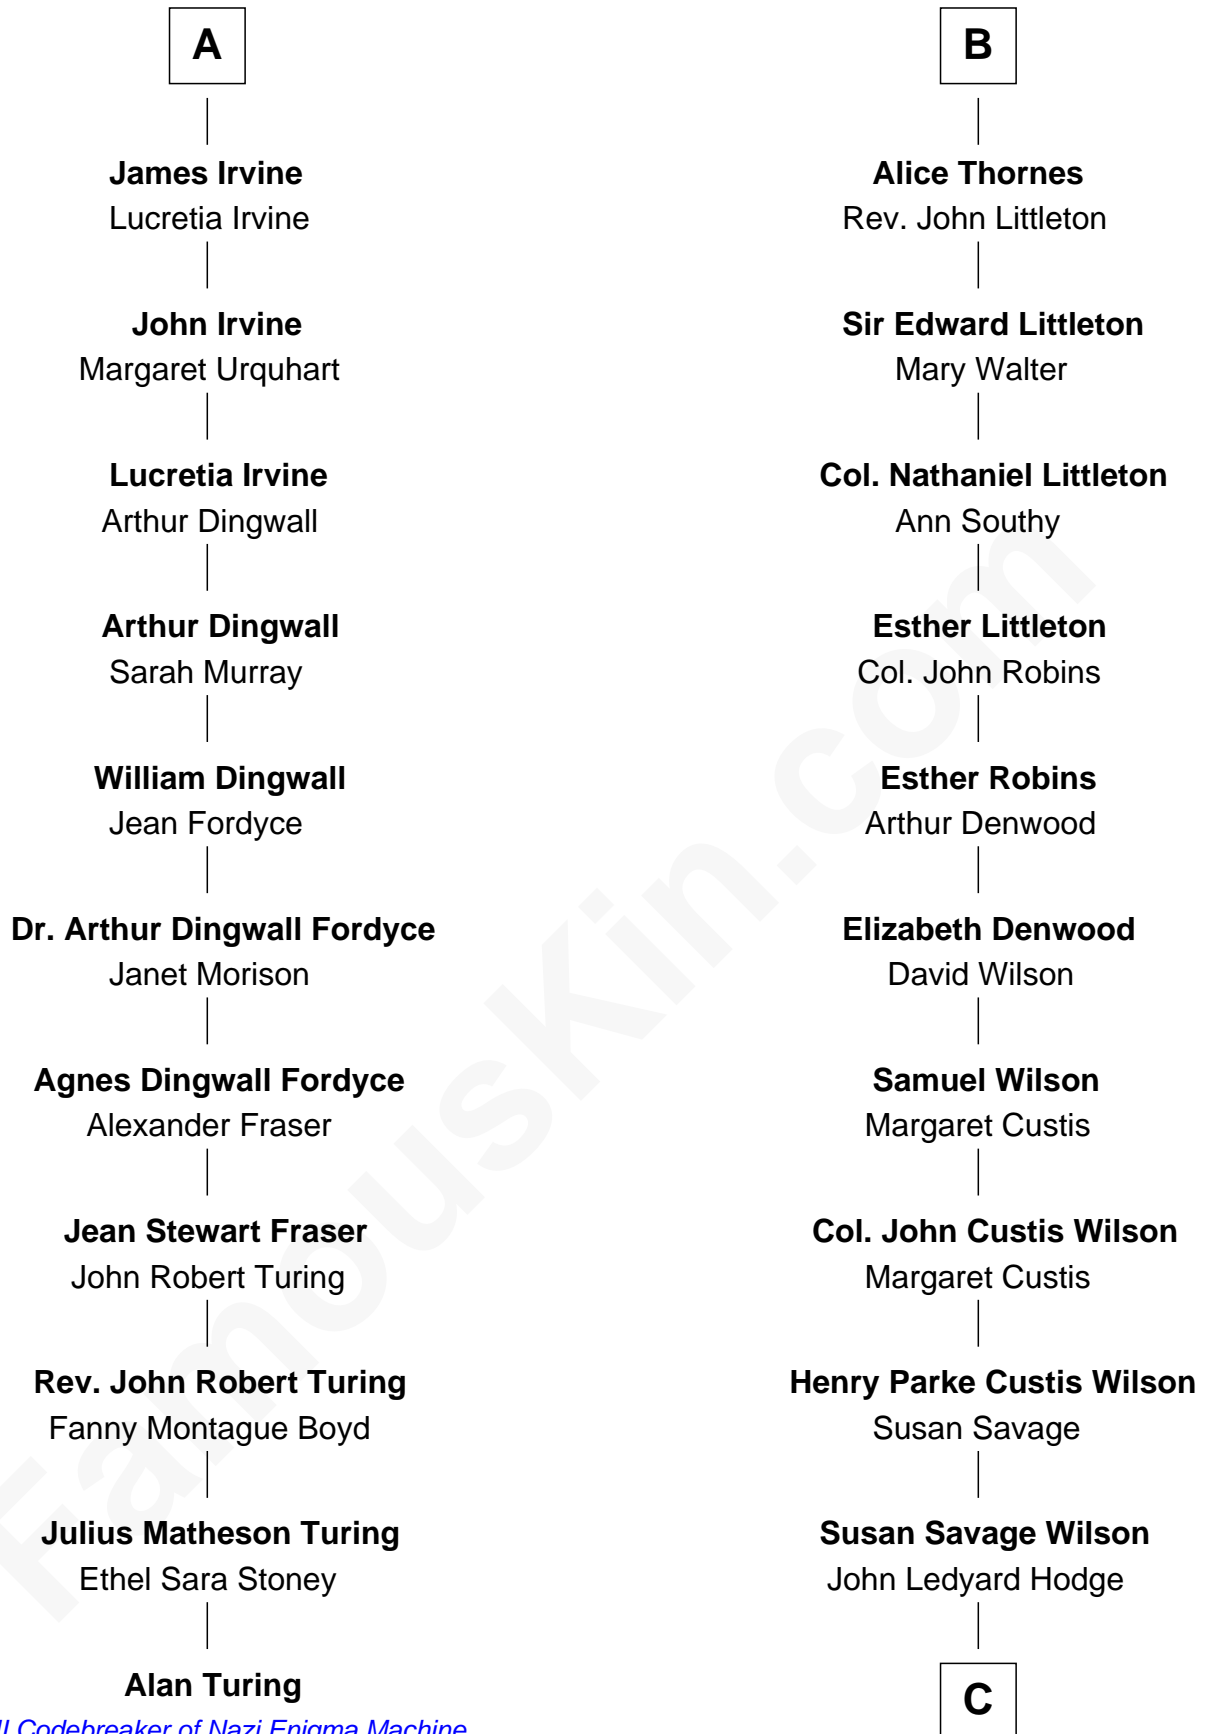

## Relationship Chart of

### Alan Turing

WWII Codebreaker of Nazi Enigma Machine

17th cousin 3 times removed of

**Paget Brewster**  
TV Actress

C

**Ellen Mackenzie Hodge**

Dr. George Washington Wales Brewster

**George Washington Wales Brewster**

Joan Ryerson

**Galen Brewster**

Hathaway Tew

**Paget Brewster**

*TV Actress*