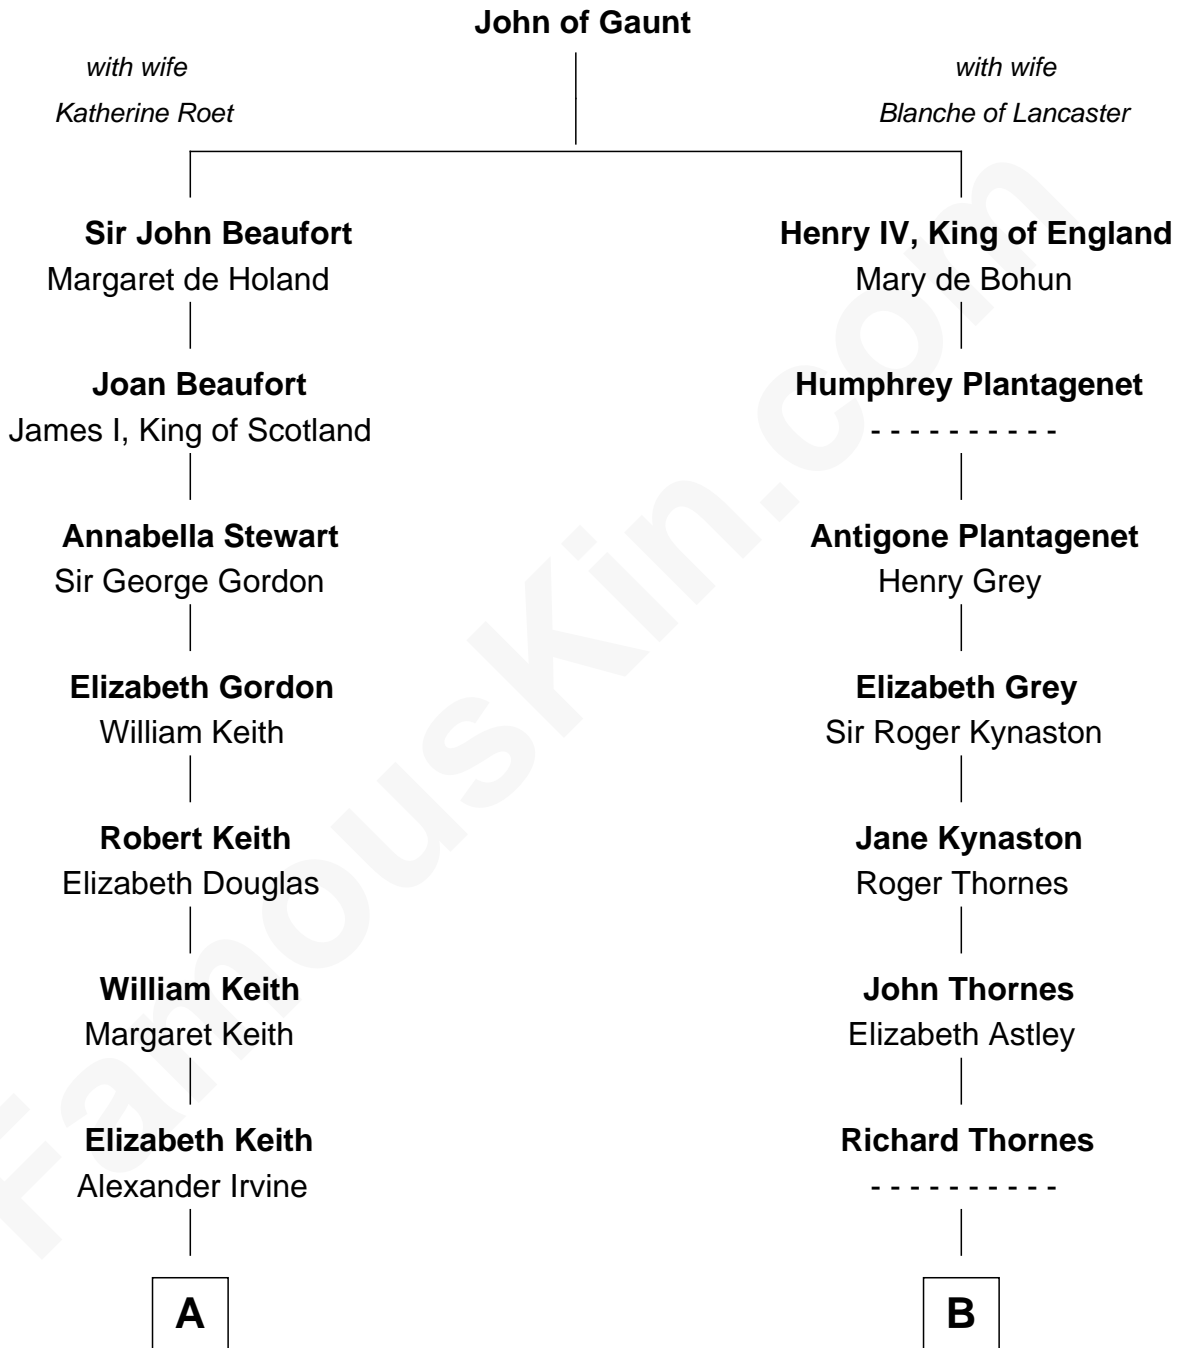

# FamousKin.com

## Relationship Chart of

### Alan Turing

WWII Codebreaker of Nazi Enigma Machine

17th cousin 3 times removed of

**Paget Brewster**  
TV Actress

C

**Ellen Mackenzie Hodge**

Dr. George Washington Wales Brewster

**George Washington Wales Brewster**