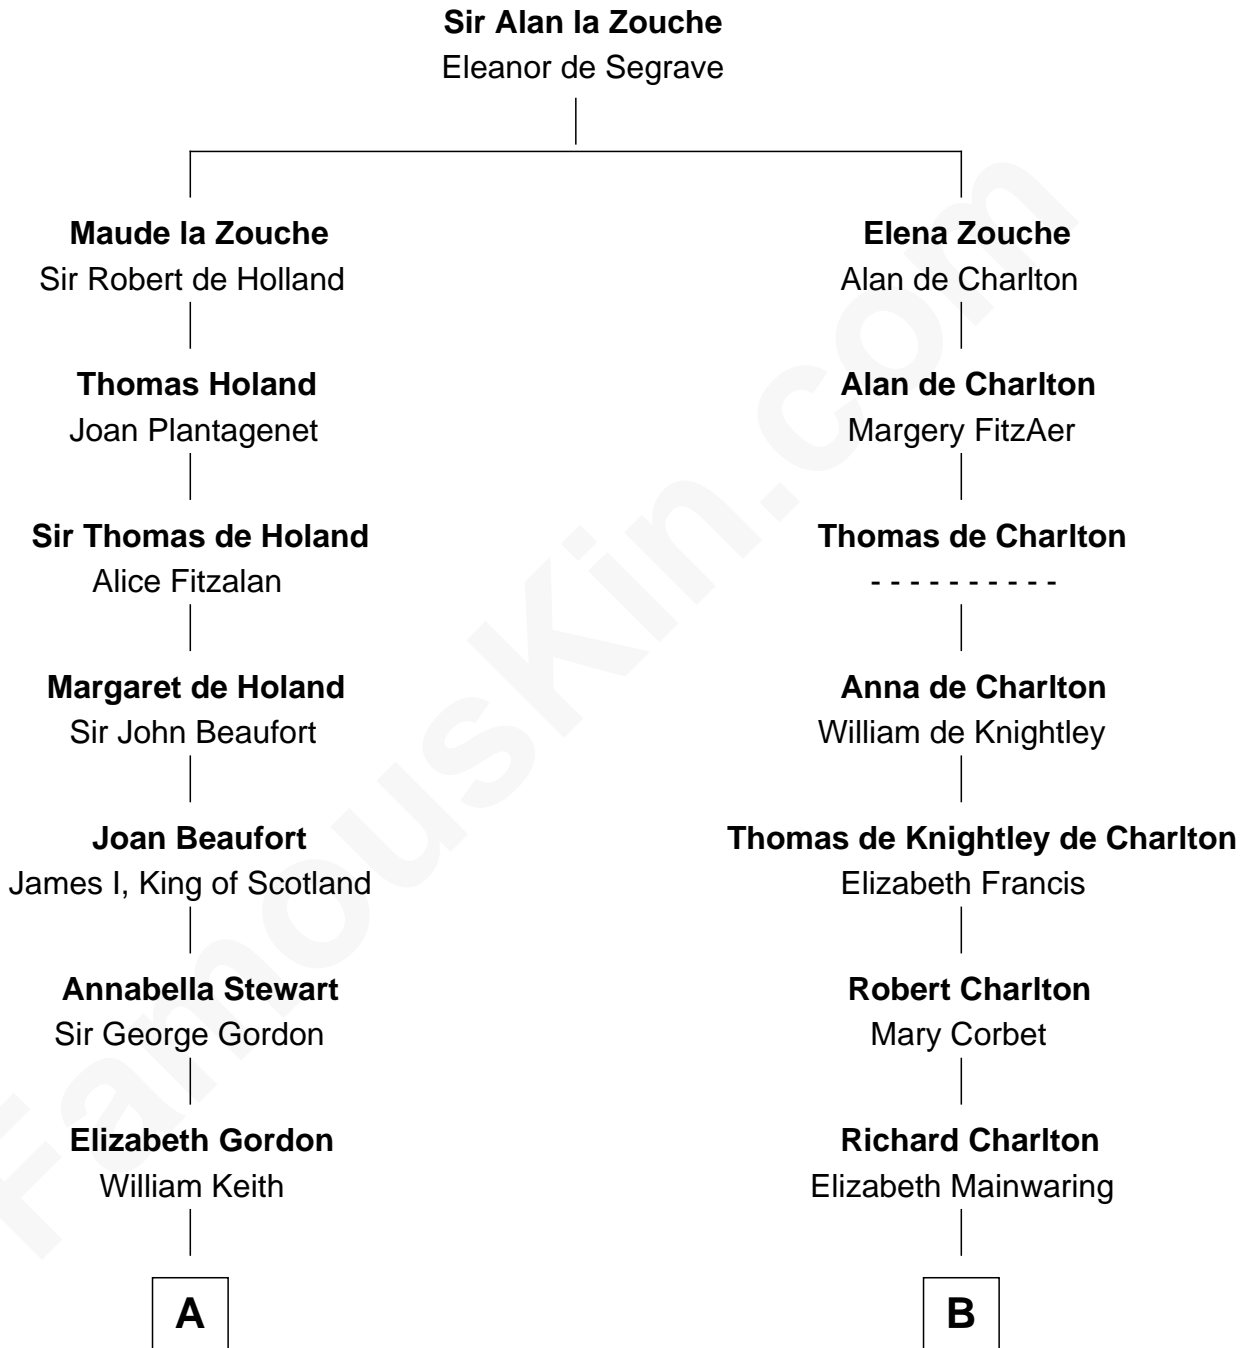

FamousKin.com

Relationship Chart of

Alan Turing

WWII Codebreaker of Nazi Enigma Machine

19th cousin 1 time removed of

James Sherman

27th U.S. Vice-President

C

Jean Stewart Fraser

John Robert Turing

Rev. John Robert Turing

Fanny Montague Boyd

Julius Matheson Turing

Ethel Sara Stoney

Alan Turing

WWII Codebreaker of Nazi Enigma Machine