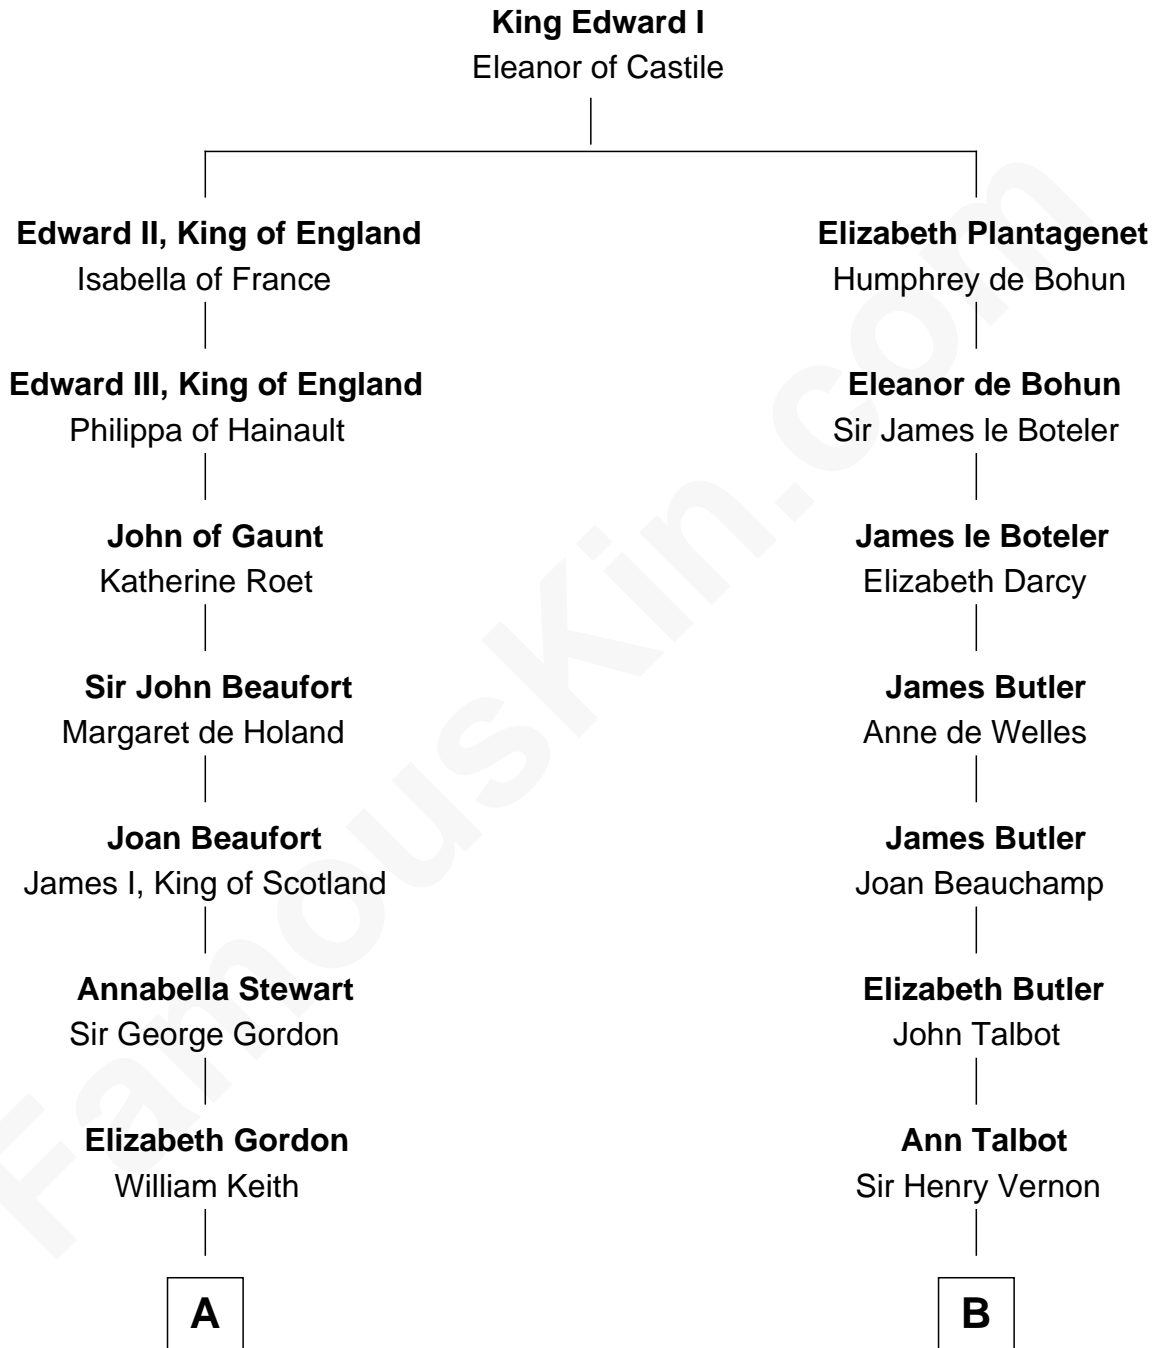

FamousKin.com

Relationship Chart of

Alan Turing

WWII Codebreaker of Nazi Enigma Machine

20th cousin 1 time removed of

Allen Dulles

5th Director of the C.I.A.

C

Jean Stewart Fraser

John Robert Turing

Rev. John Robert Turing

Fanny Montague Boyd

Julius Matheson Turing

Ethel Sara Stoney

Alan Turing

WWII Codebreaker of Nazi Enigma Machine