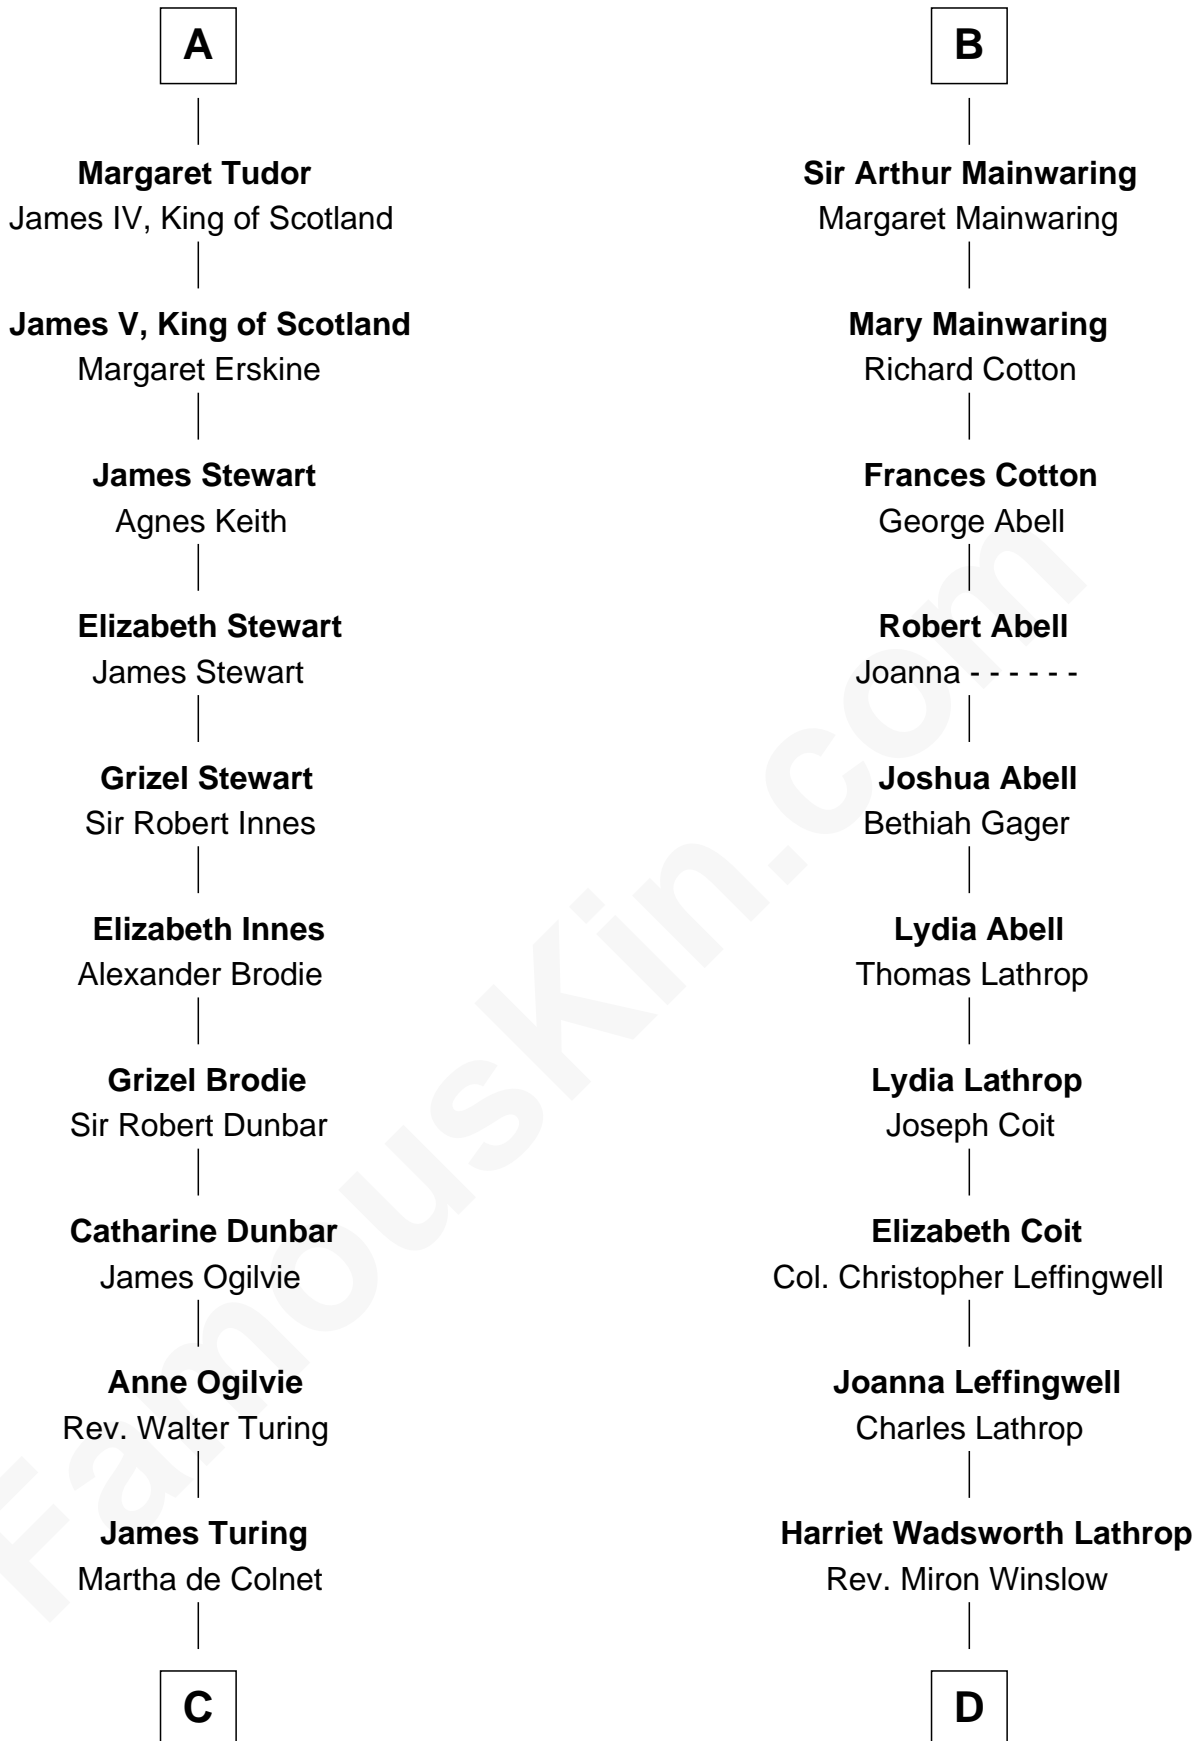

FamousKin.com

Relationship Chart of

Alan Turing

WWII Codebreaker of Nazi Enigma Machine

19th cousin 2 times removed of

Allen Dulles

5th Director of the C.I.A.

C