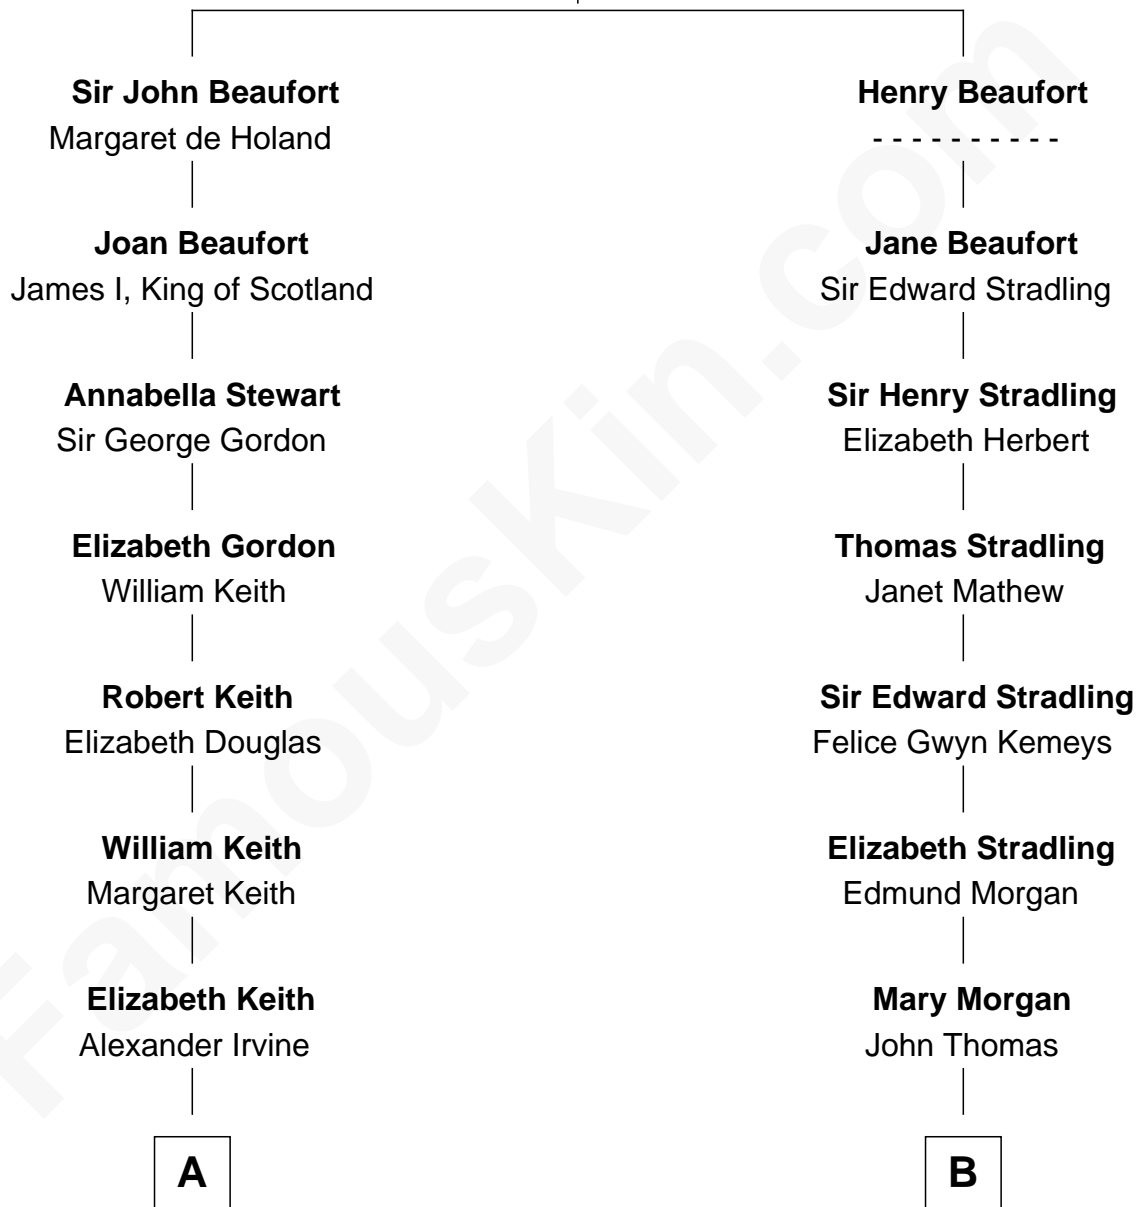

FamousKin.com

Relationship Chart of

Alan Turing

WWII Codebreaker of Nazi Enigma Machine

17th cousin 3 times removed of

Sally Ride

1st American Woman in Space

John of Gaunt
Katherine Roet

C

Charles Everroad Richardson

Blanche Gibson

Jennie Mae Richardson

Thomas Vernam Ride

Dale Burdell Ride

Carol Joyce Anderson

Sally Ride

1st American Woman in Space

FamousKin.com