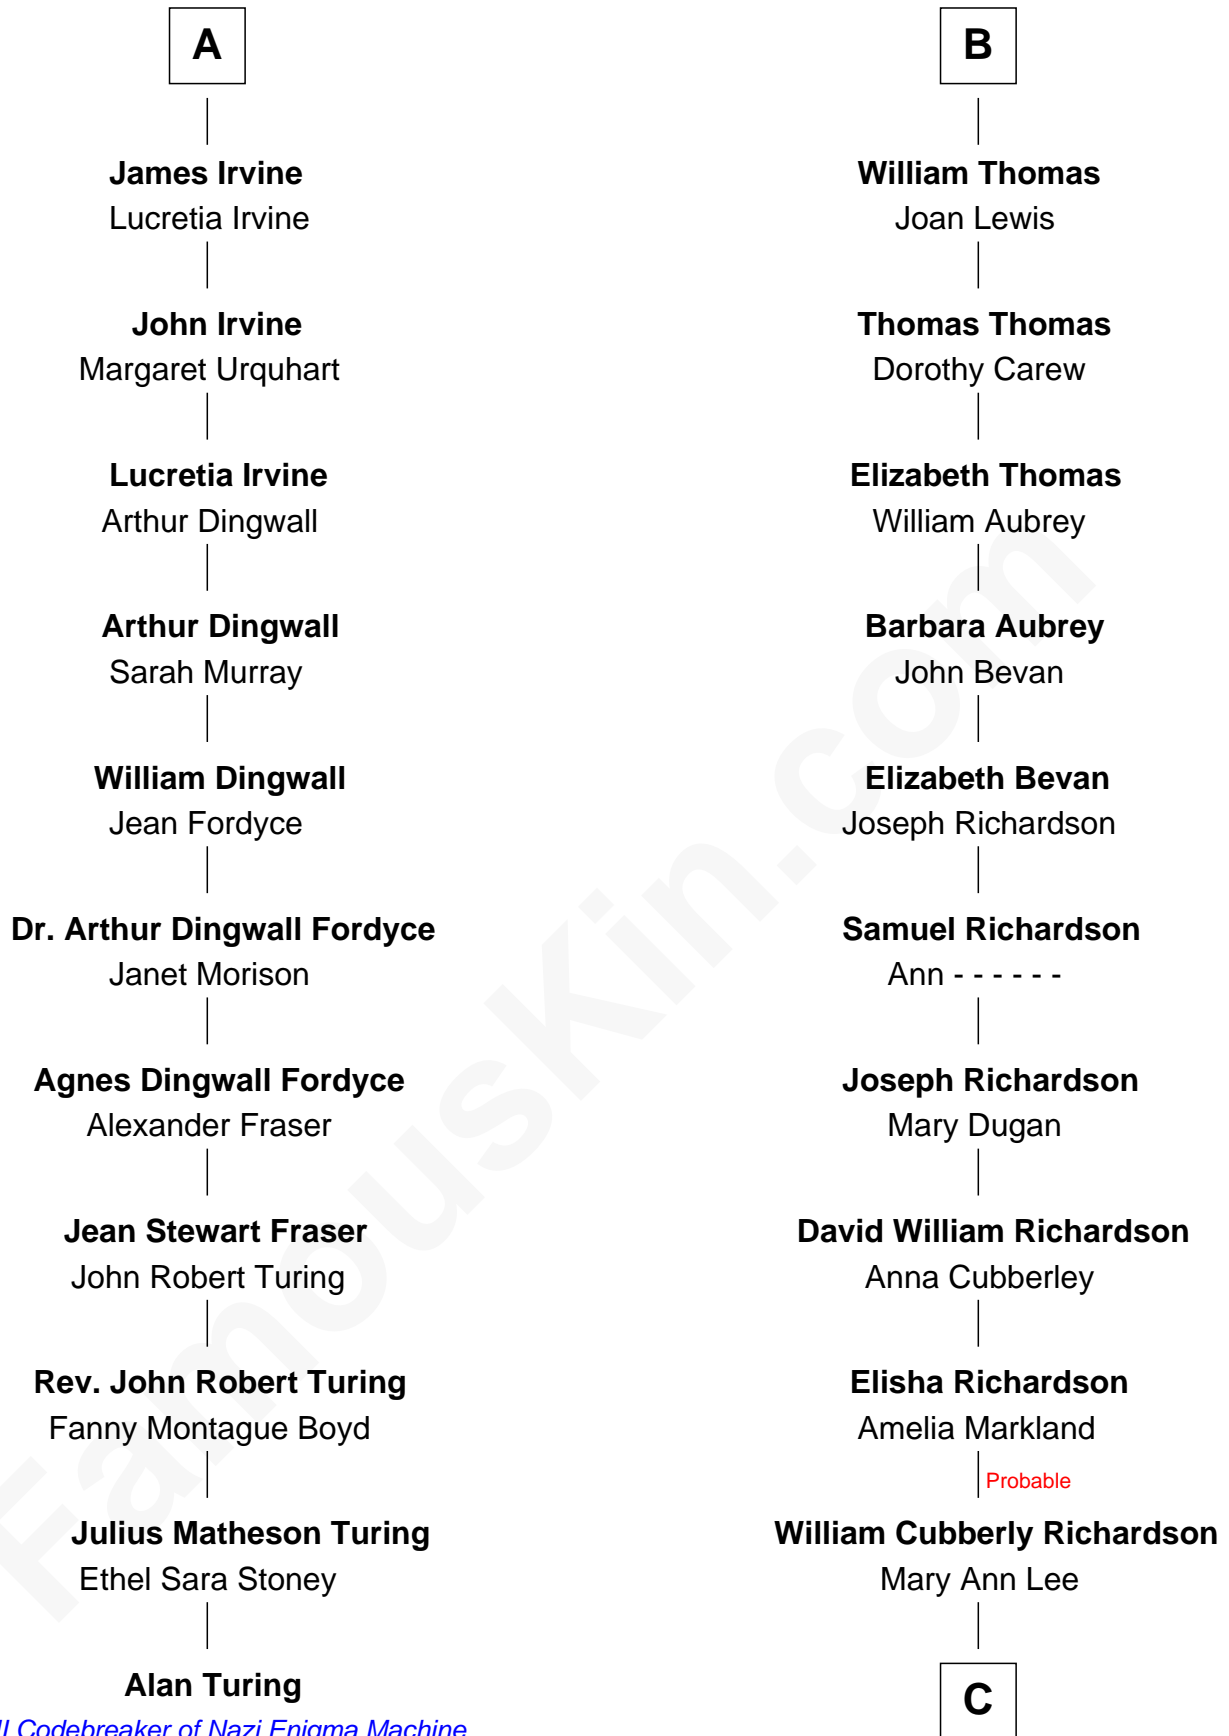

FamousKin.com

Relationship Chart of

Alan Turing

WWII Codebreaker of Nazi Enigma Machine

17th cousin 3 times removed of

Sally Ride

1st American Woman in Space

John of Gaunt
Katherine Roet

C

Charles Everroad Richardson

Blanche Gibson

Jennie Mae Richardson

Thomas Vernam Ride

Dale Burdell Ride

Carol Joyce Anderson

Sally Ride

1st American Woman in Space

FamousKin.com