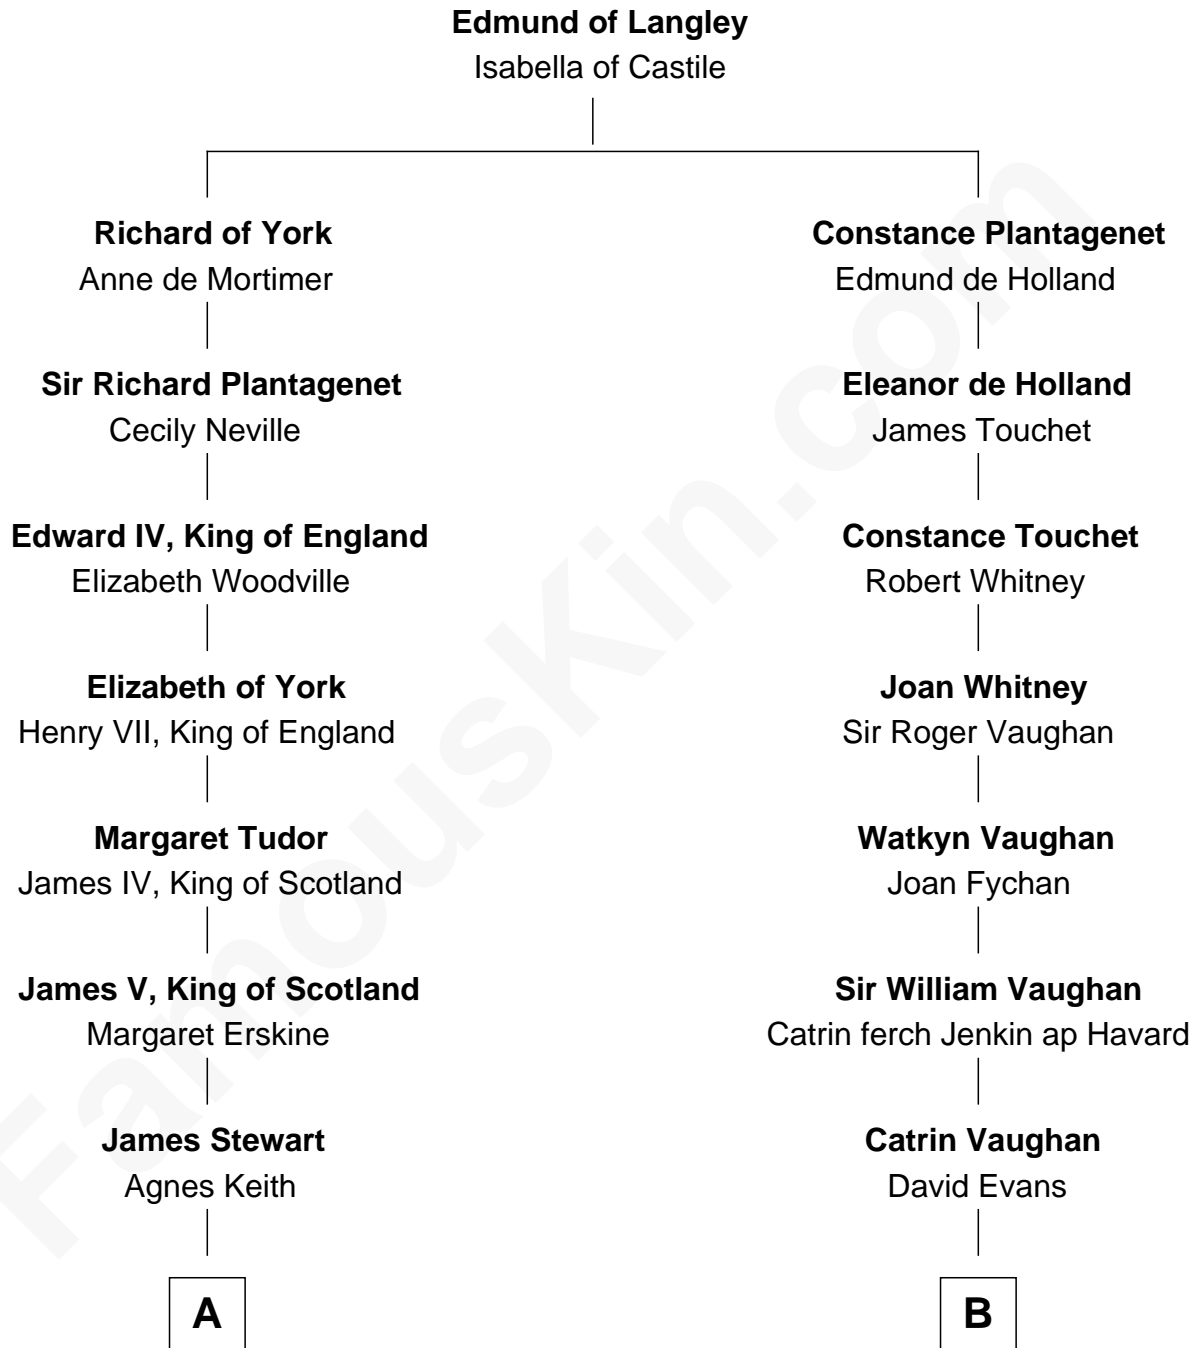

## Relationship Chart of

### Alan Turing

WWII Codebreaker of Nazi Enigma Machine

18th cousin 2 times removed of

### Sally Ride

1st American Woman in Space

**C**

**Julius Matheson Turing**

Ethel Sara Stoney

**Alan Turing**

*WWII Codebreaker of Nazi Enigma Machine*

**D**