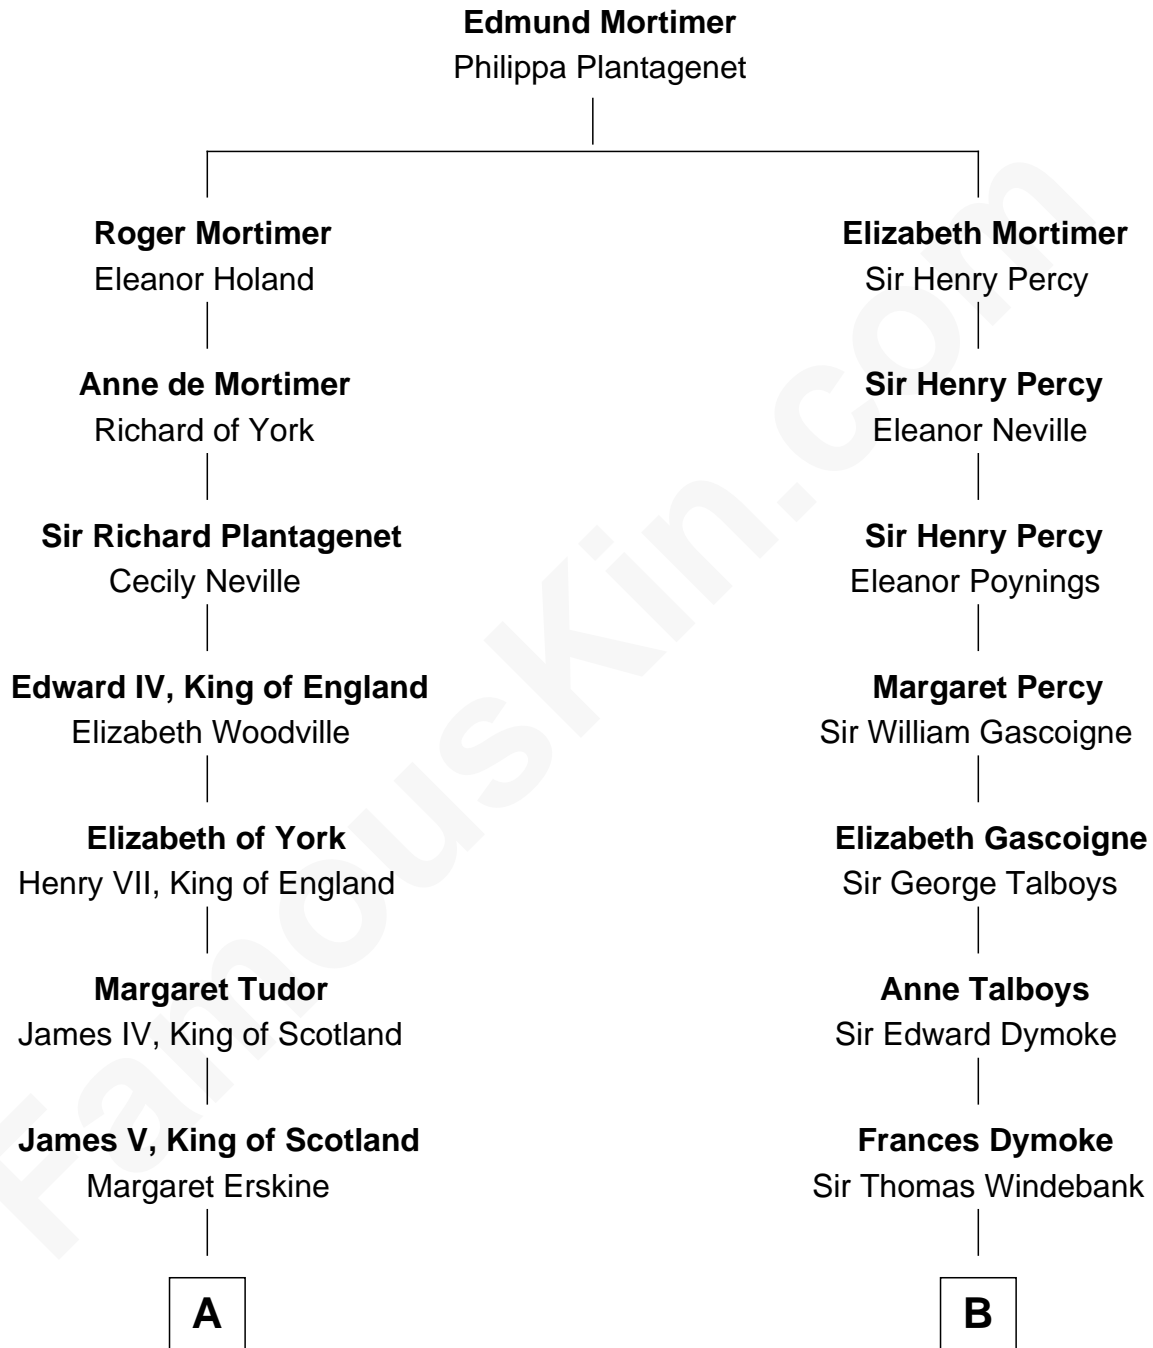

FamousKin.com

Relationship Chart of

Alan Turing

WWII Codebreaker of Nazi Enigma Machine

13th cousin 6 times removed of

Meriwether Lewis

Lewis and Clark Expedition

C

—
Rev. John Robert Turing

Fanny Montague Boyd

—
Julius Matheson Turing

Ethel Sara Stoney

—
Alan Turing

WWII Codebreaker of Nazi Enigma Machine

FamousKin.com