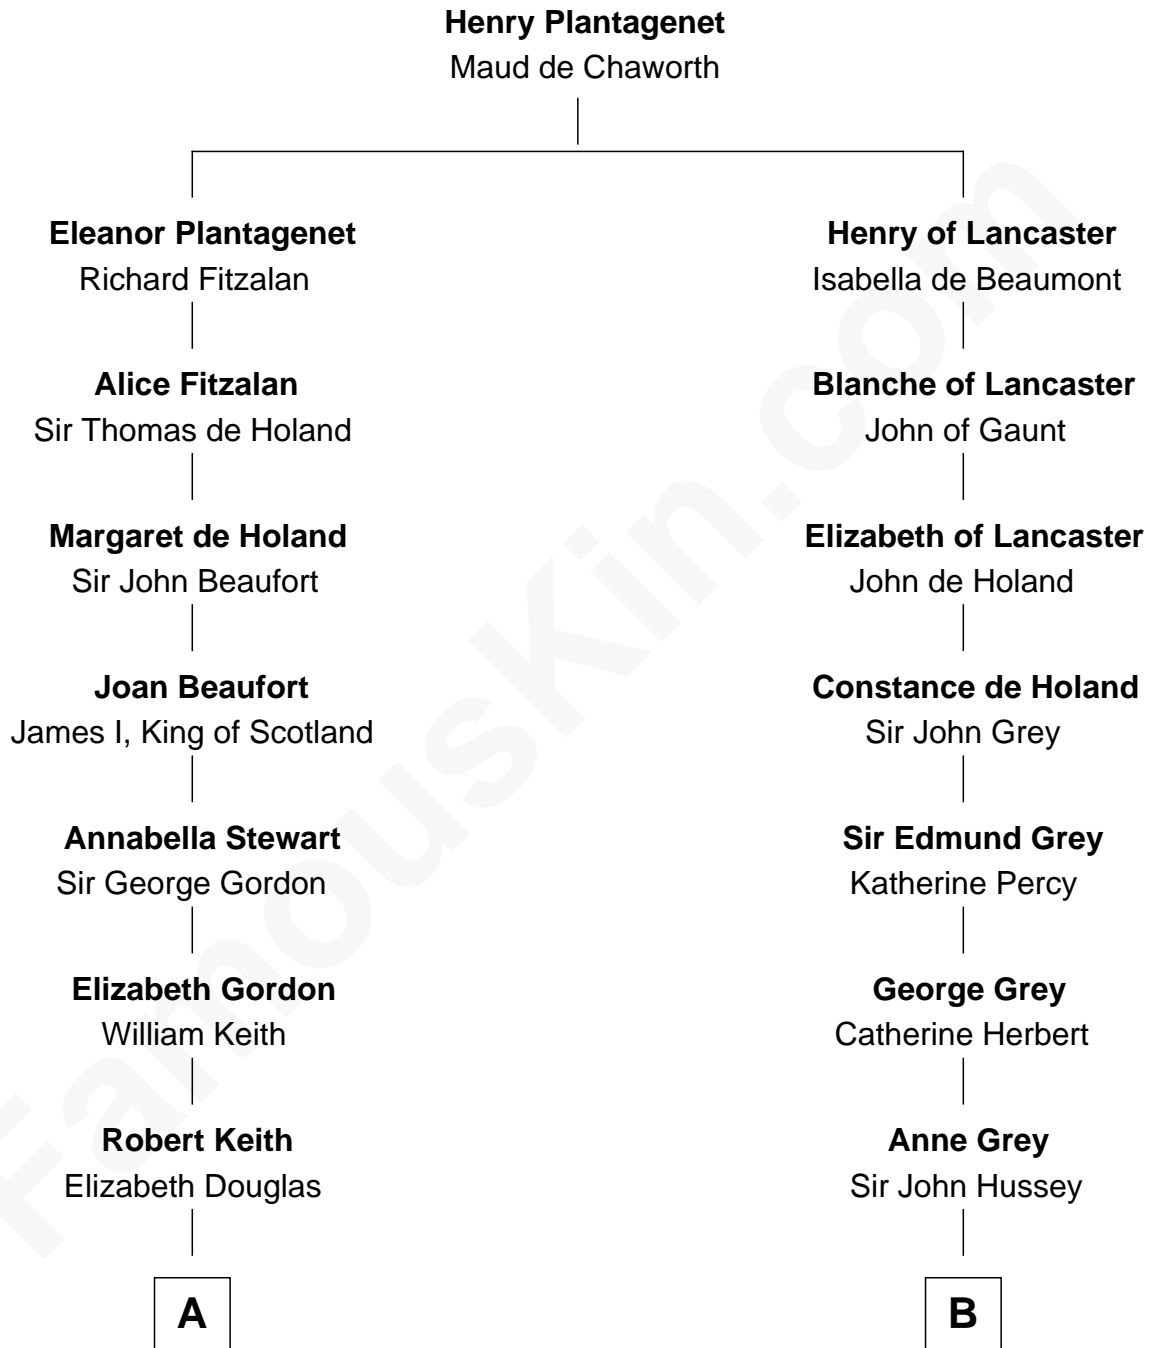

FamousKin.com

Relationship Chart of

Alan Turing

WWII Codebreaker of Nazi Enigma Machine

13th cousin 6 times removed of

George Clinton

4th U.S. Vice President

C

—
Rev. John Robert Turing

Fanny Montague Boyd

—
Julius Matheson Turing

Ethel Sara Stoney

—
Alan Turing

WWII Codebreaker of Nazi Enigma Machine

FamousKin.com