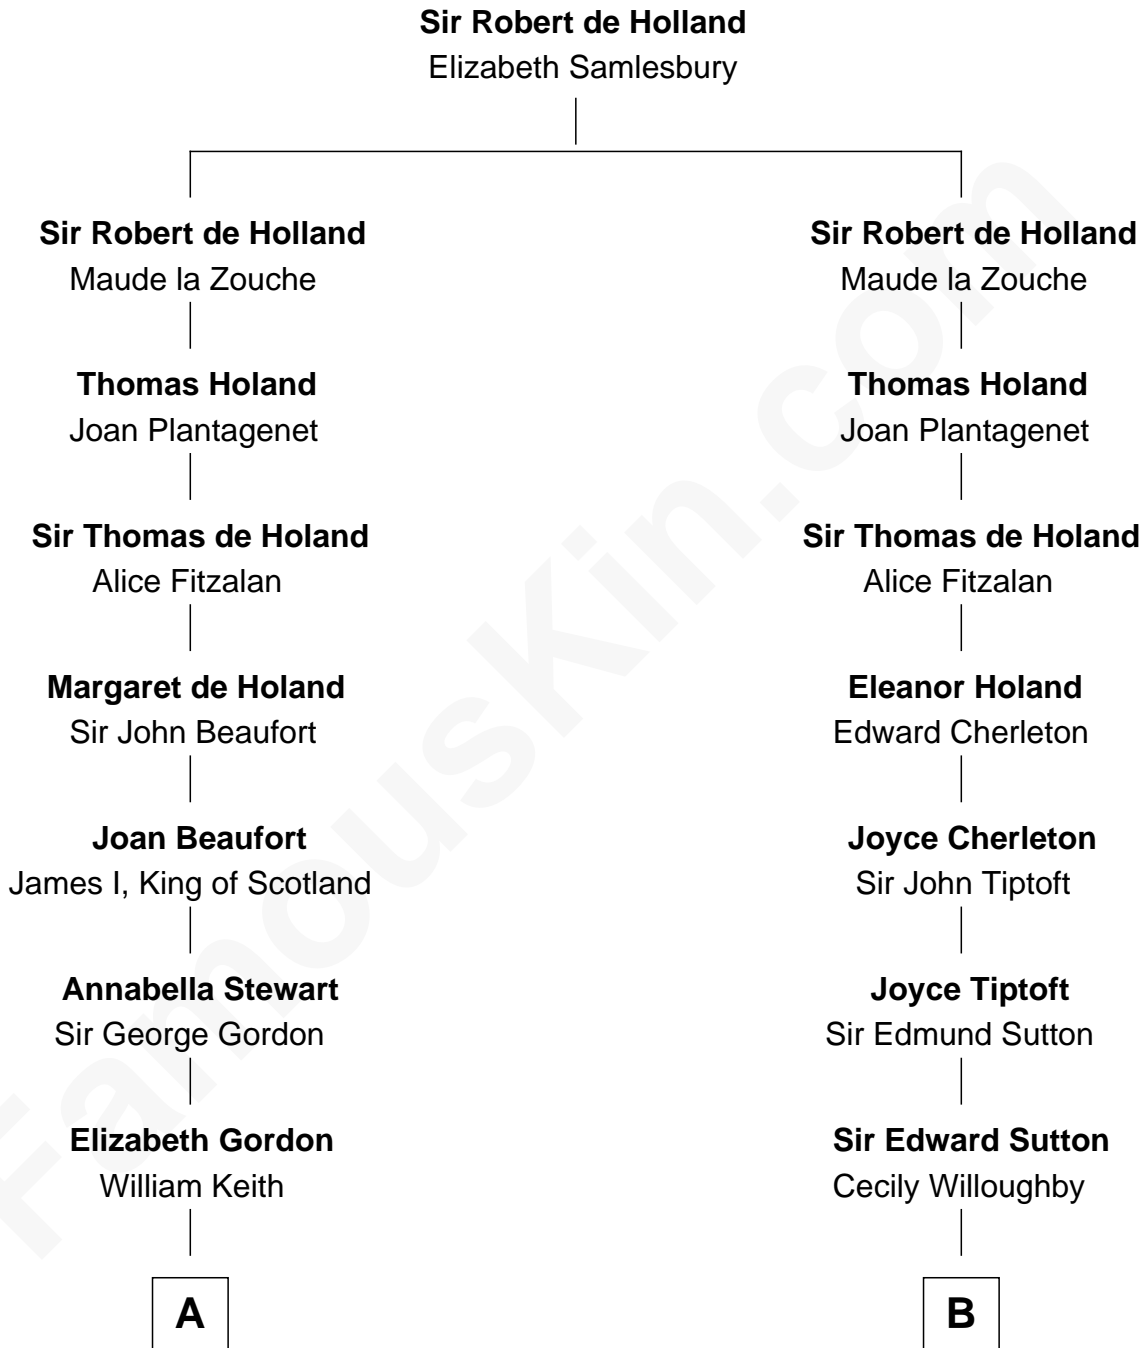

FamousKin.com

Relationship Chart of

Alan Turing

WWII Codebreaker of Nazi Enigma Machine

20th cousin 1 time removed of

Alan Ladd
Movie Actor

C

Jean Stewart Fraser