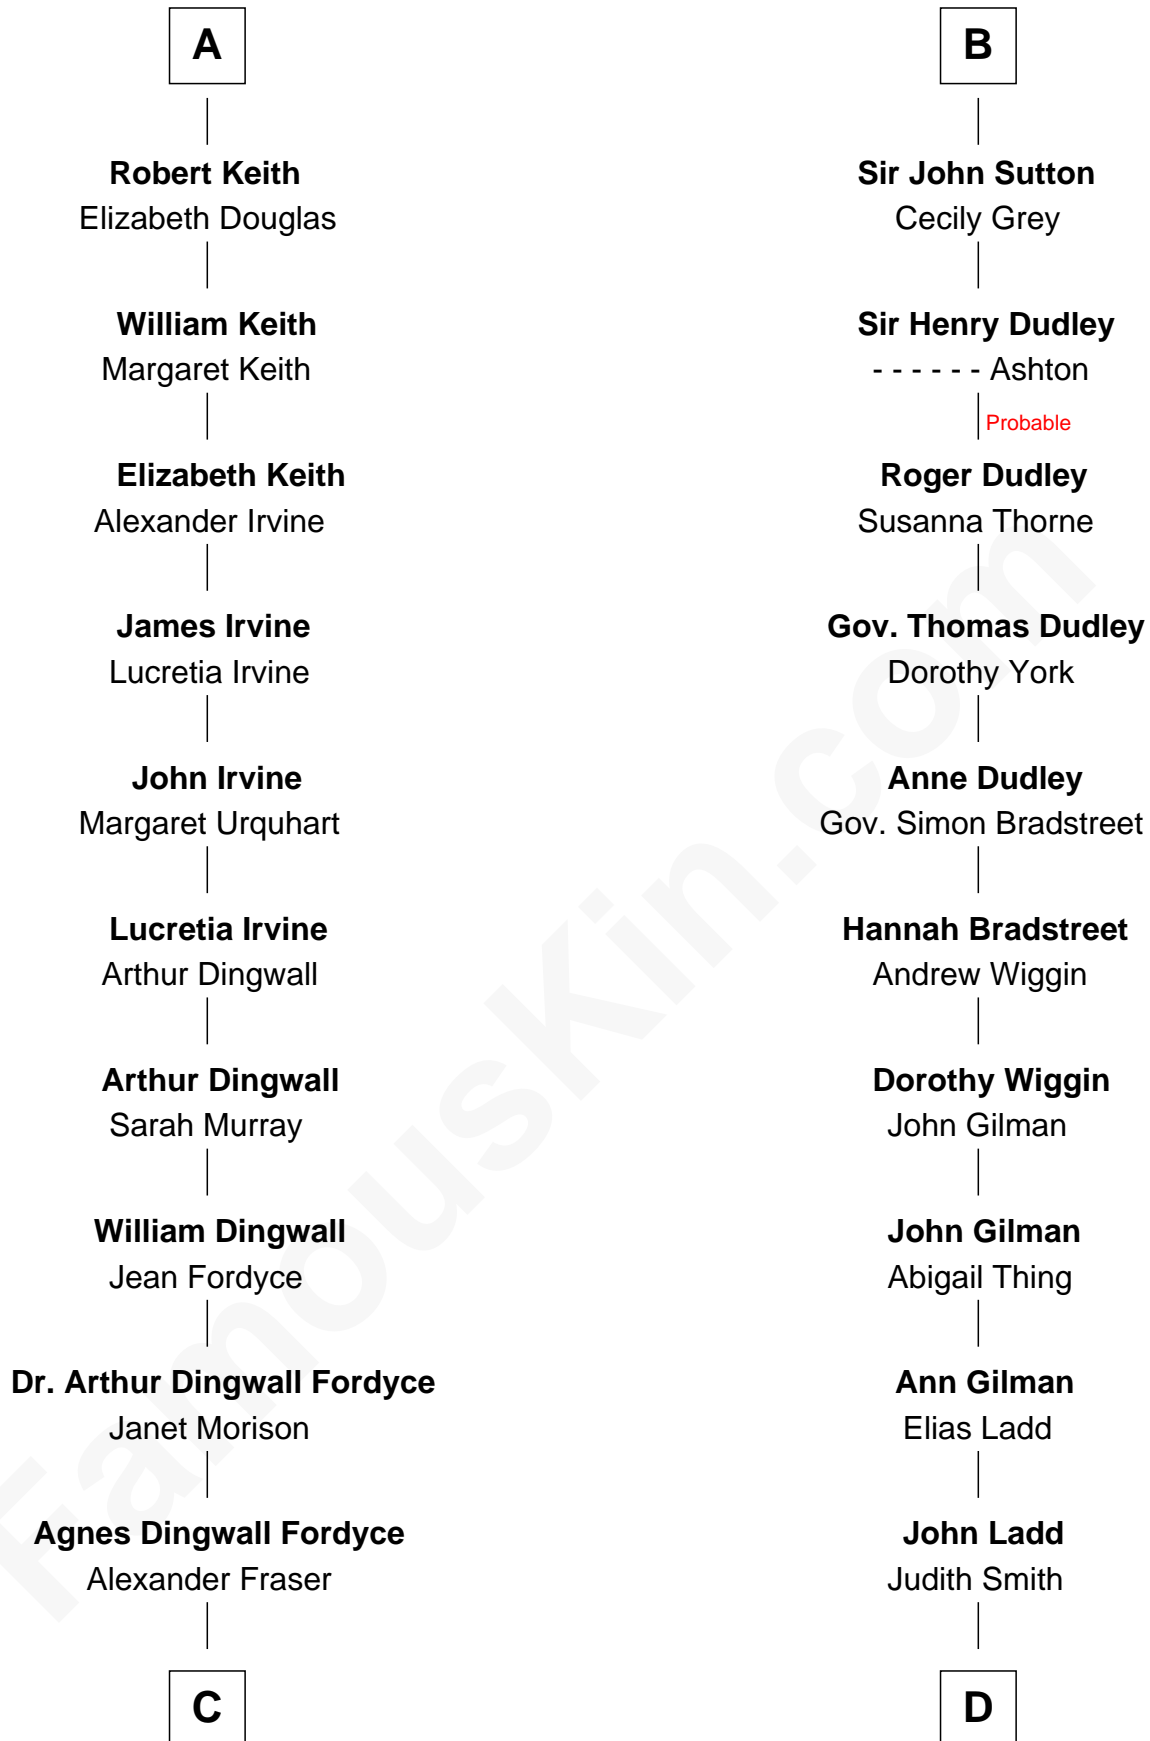

FamousKin.com

Relationship Chart of

Alan Turing

WWII Codebreaker of Nazi Enigma Machine

20th cousin 1 time removed of

Alan Ladd
Movie Actor

C

Jean Stewart Fraser

John Robert Turing

Rev. John Robert Turing

Fanny Montague Boyd

Julius Matheson Turing

Ethel Sara Stoney

Alan Turing

WWII Codebreaker of Nazi Enigma Machine

D