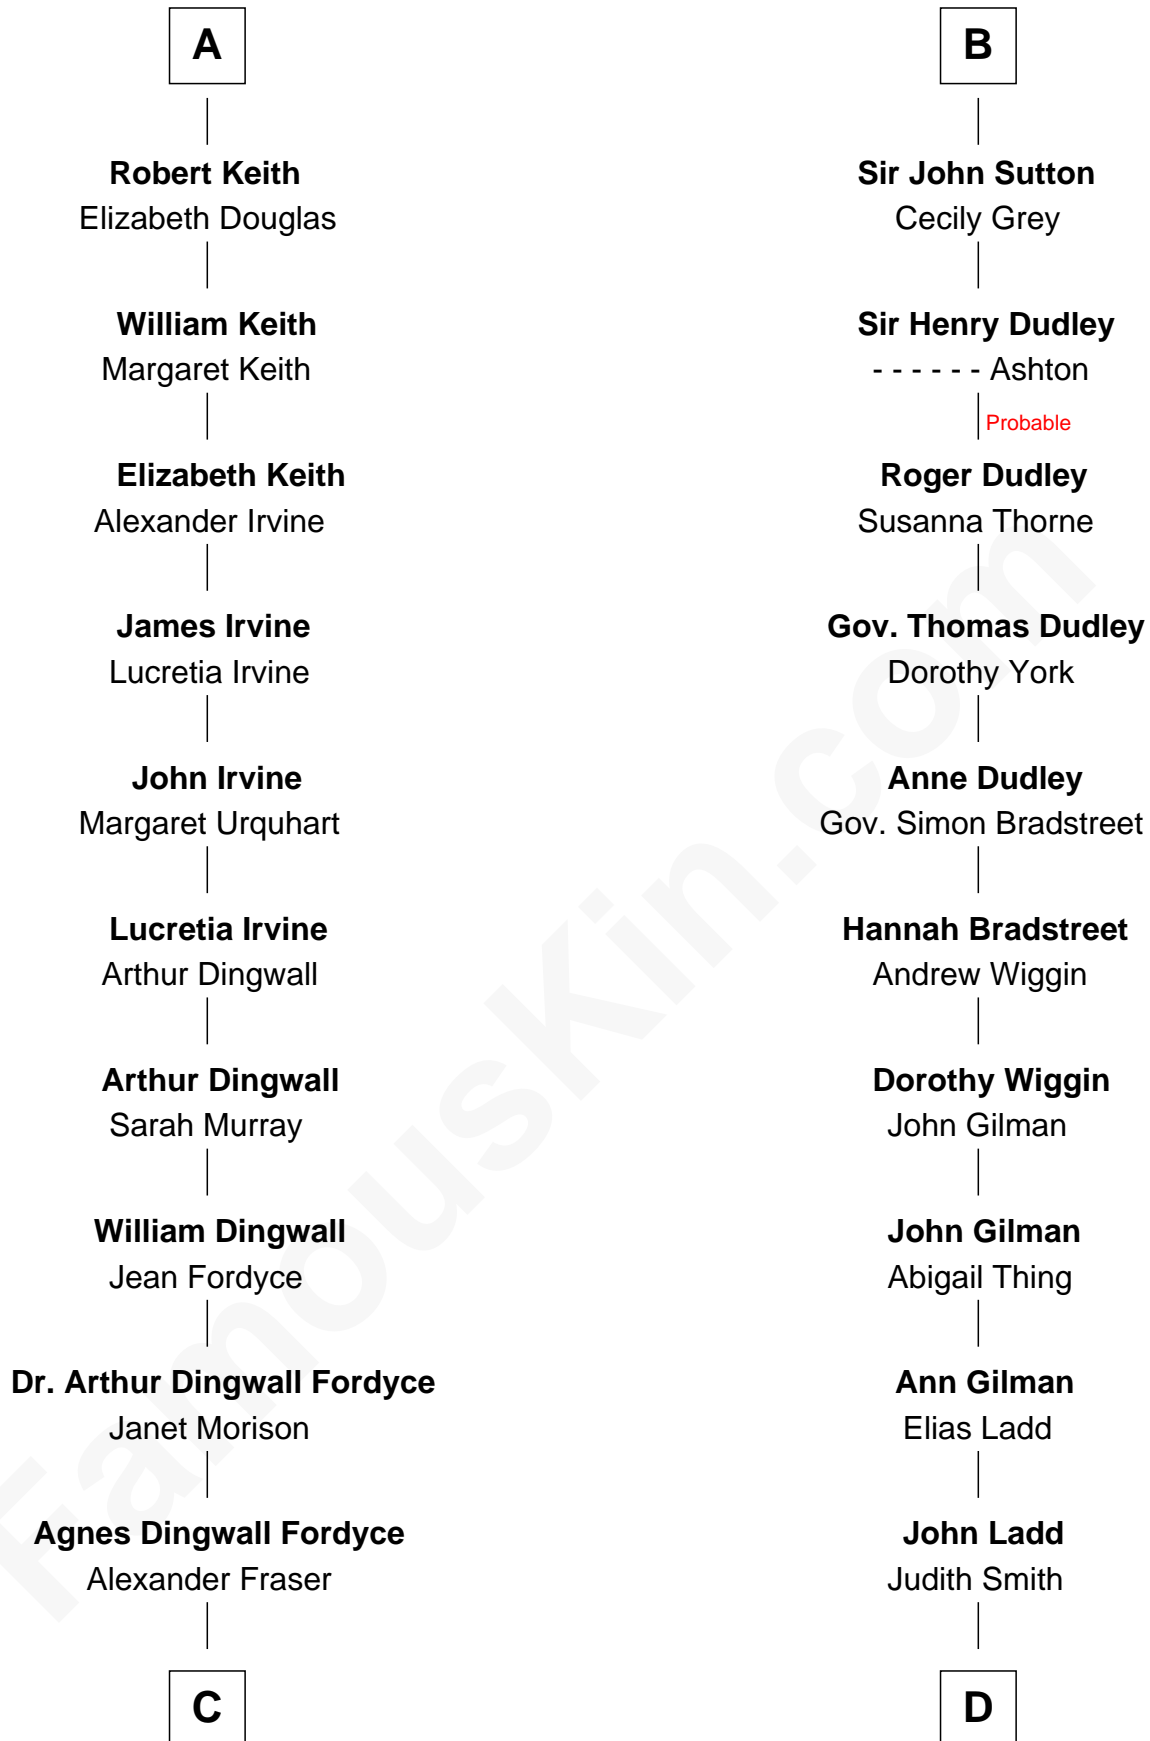

FamousKin.com

Relationship Chart of

Alan Turing

WWII Codebreaker of Nazi Enigma Machine

20th cousin 1 time removed of

Alan Ladd
Movie Actor

Sir Patrick de Chaworth
Isabella de Beauchamp

C

Jean Stewart Fraser

John Robert Turing

Rev. John Robert Turing

Fanny Montague Boyd

Julius Matheson Turing

Ethel Sara Stoney

Alan Turing

WWII Codebreaker of Nazi Enigma Machine