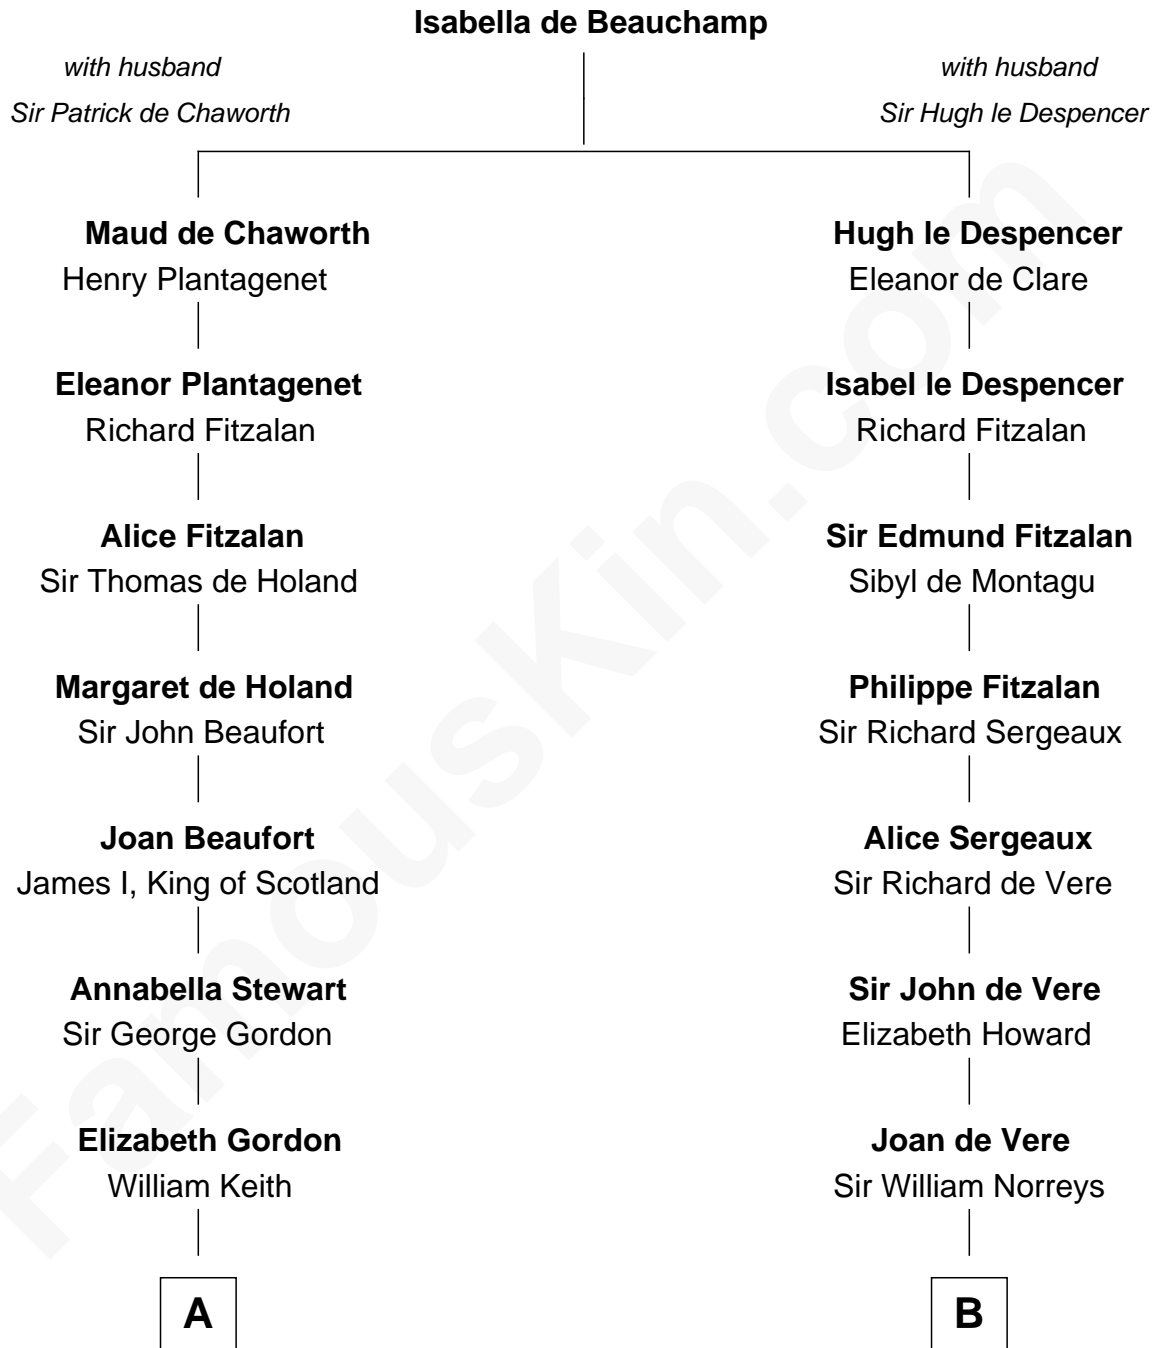

FamousKin.com Relationship Chart of

Alan Turing

WWII Codebreaker of Nazi Enigma Machine

20th cousin of

Alan Ladd

Movie Actor

C

Jean Stewart Fraser