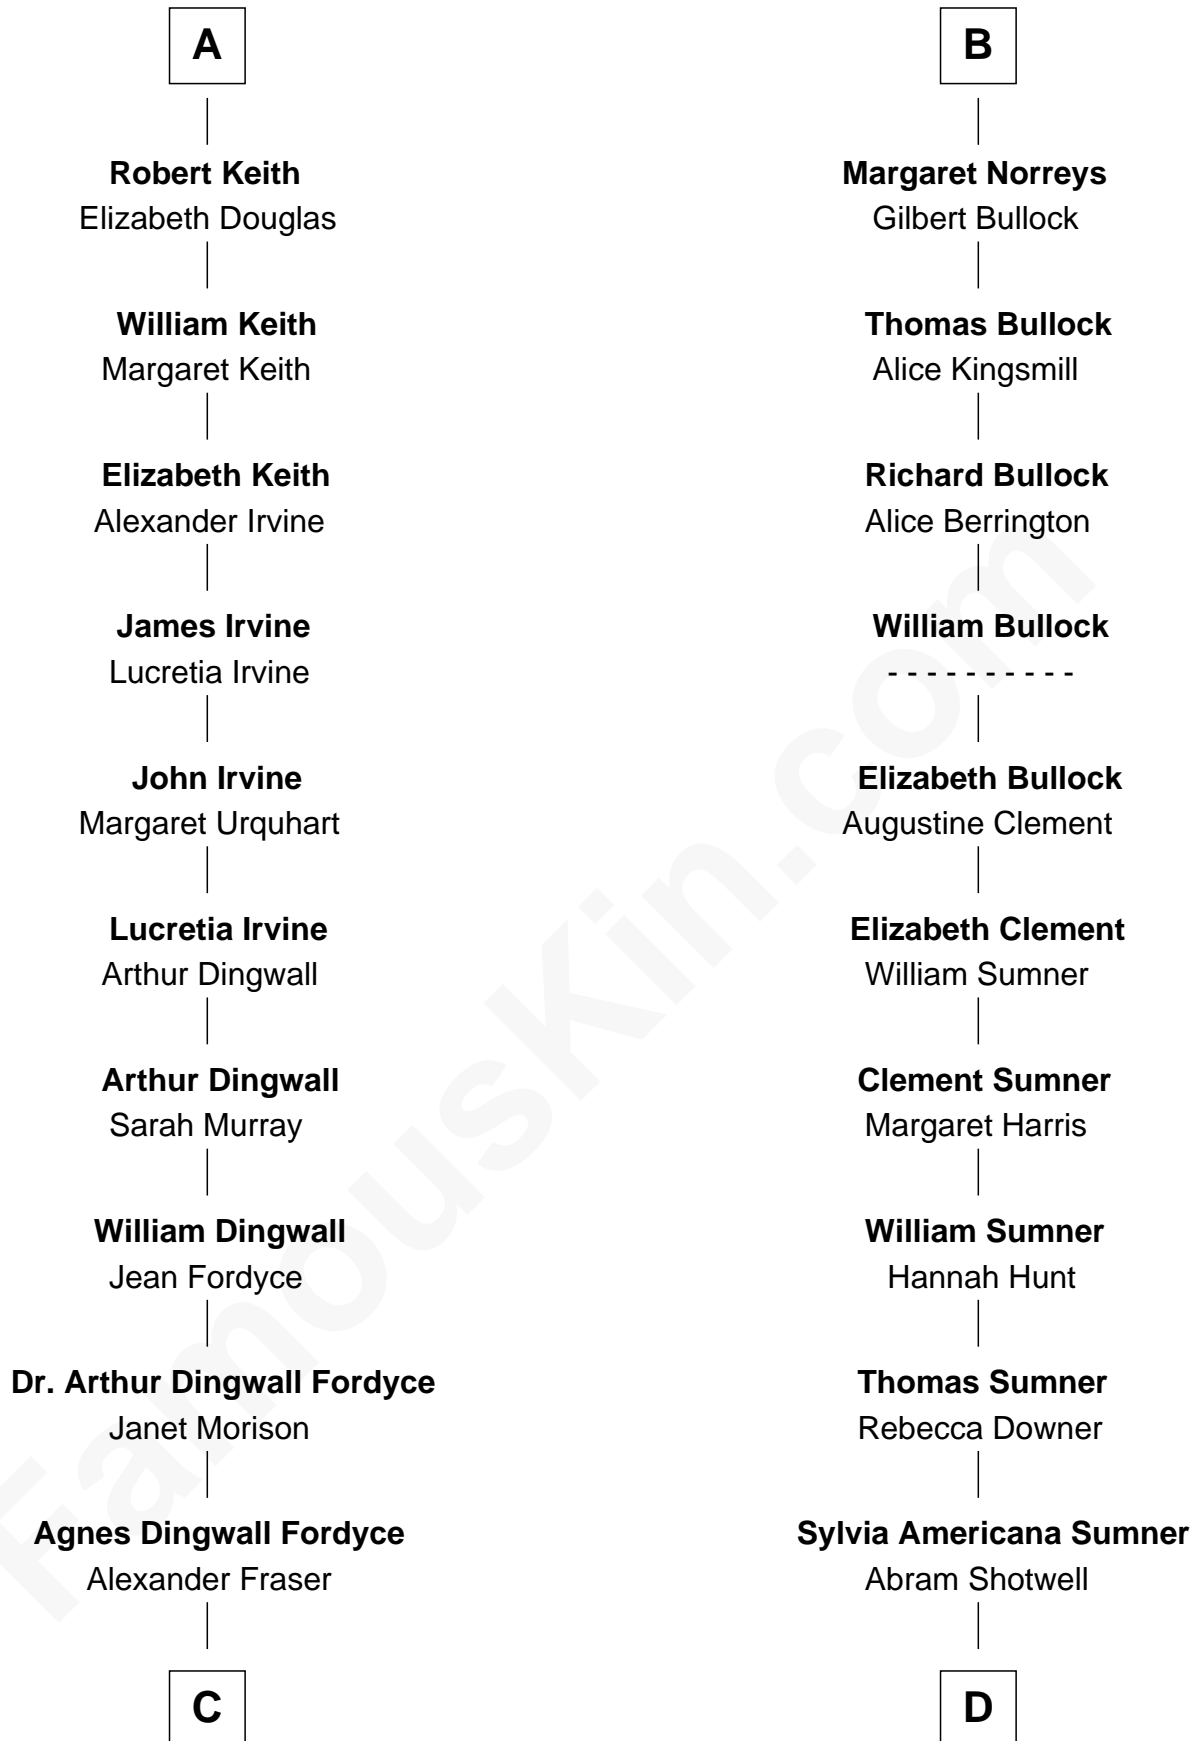

FamousKin.com Relationship Chart of

Alan Turing

WWII Codebreaker of Nazi Enigma Machine

20th cousin of

Alan Ladd

Movie Actor

C

Jean Stewart Fraser