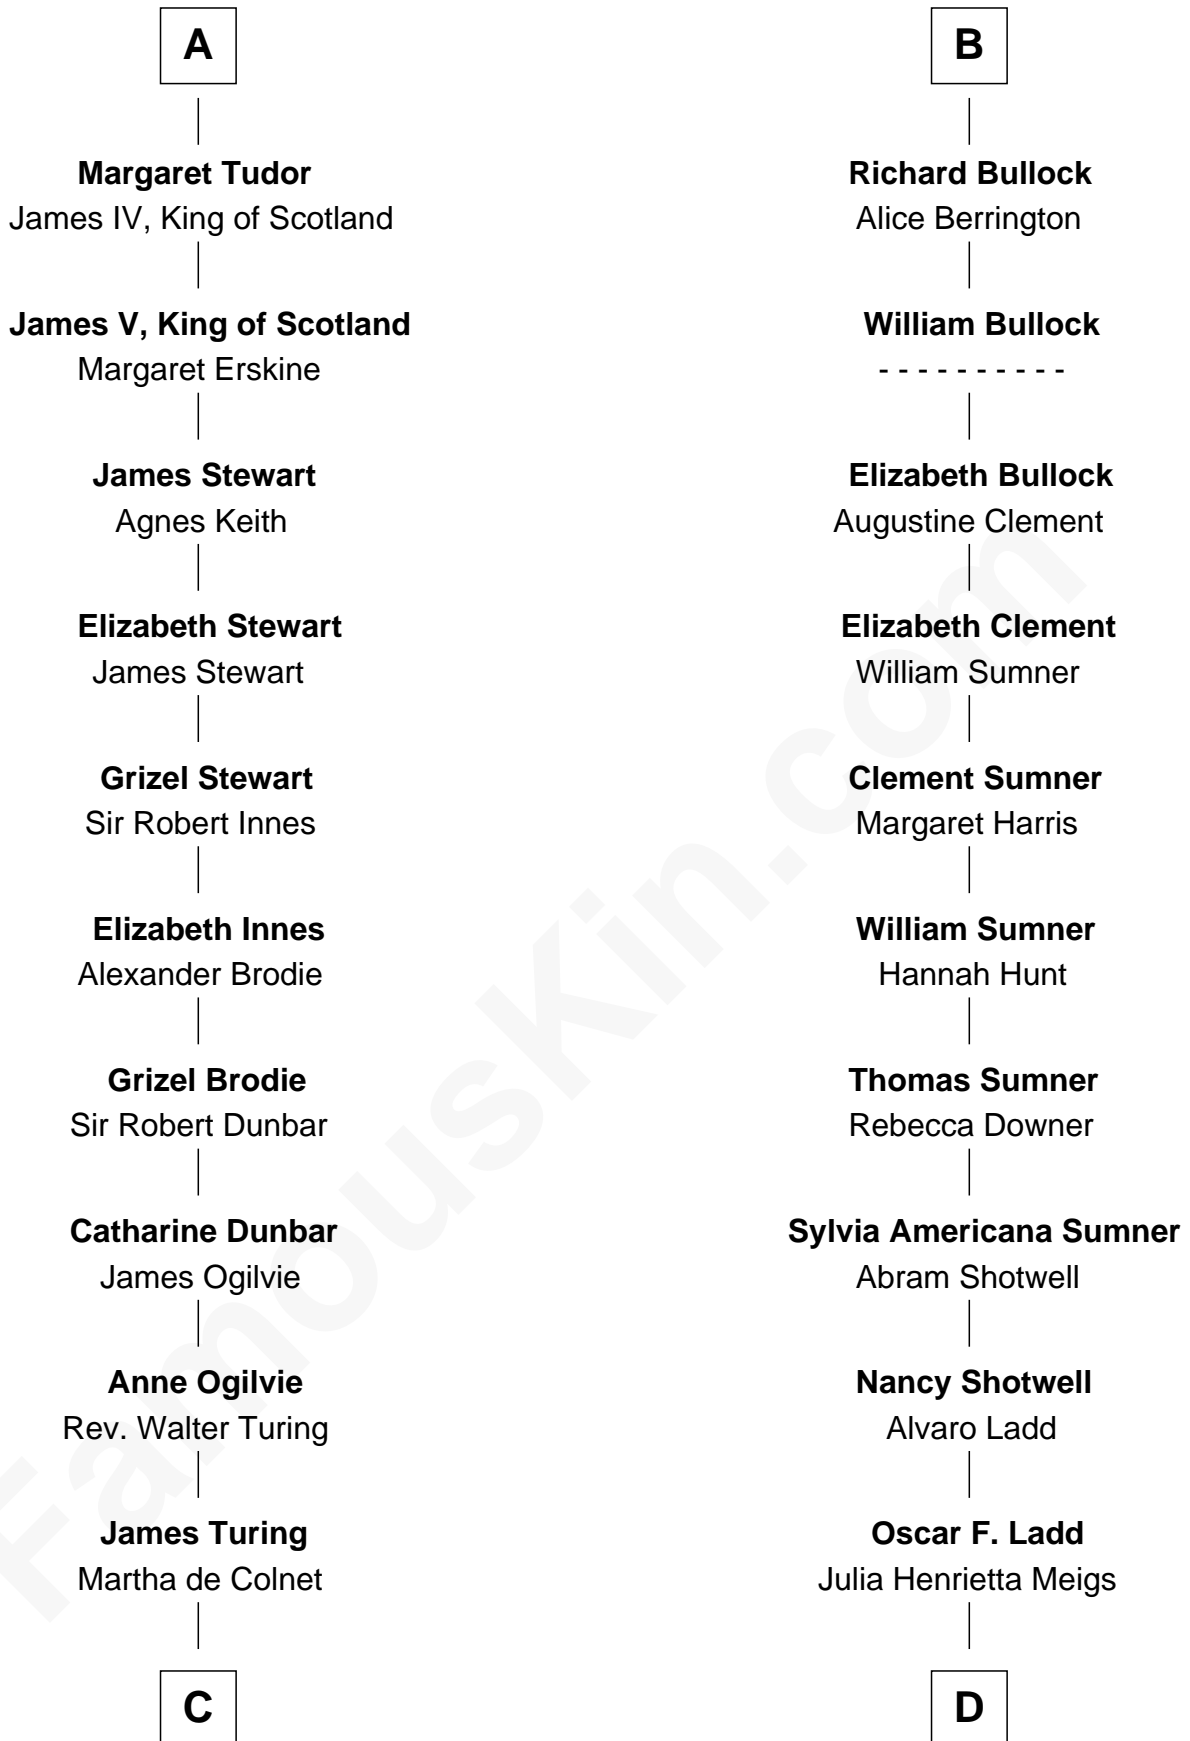

FamousKin.com

Relationship Chart of

Alan Turing

WWII Codebreaker of Nazi Enigma Machine

18th cousin 3 times removed of

Alan Ladd
Movie Actor

C

John Turing
Margaret Tennant

John Robert Turing
Jean Stewart Fraser

Rev. John Robert Turing
Fanny Montague Boyd

Julius Matheson Turing
Ethel Sara Stoney

Alan Turing
WWII Codebreaker of Nazi Enigma Machine

D

Alan Harwood Ladd
Selina Raleigh