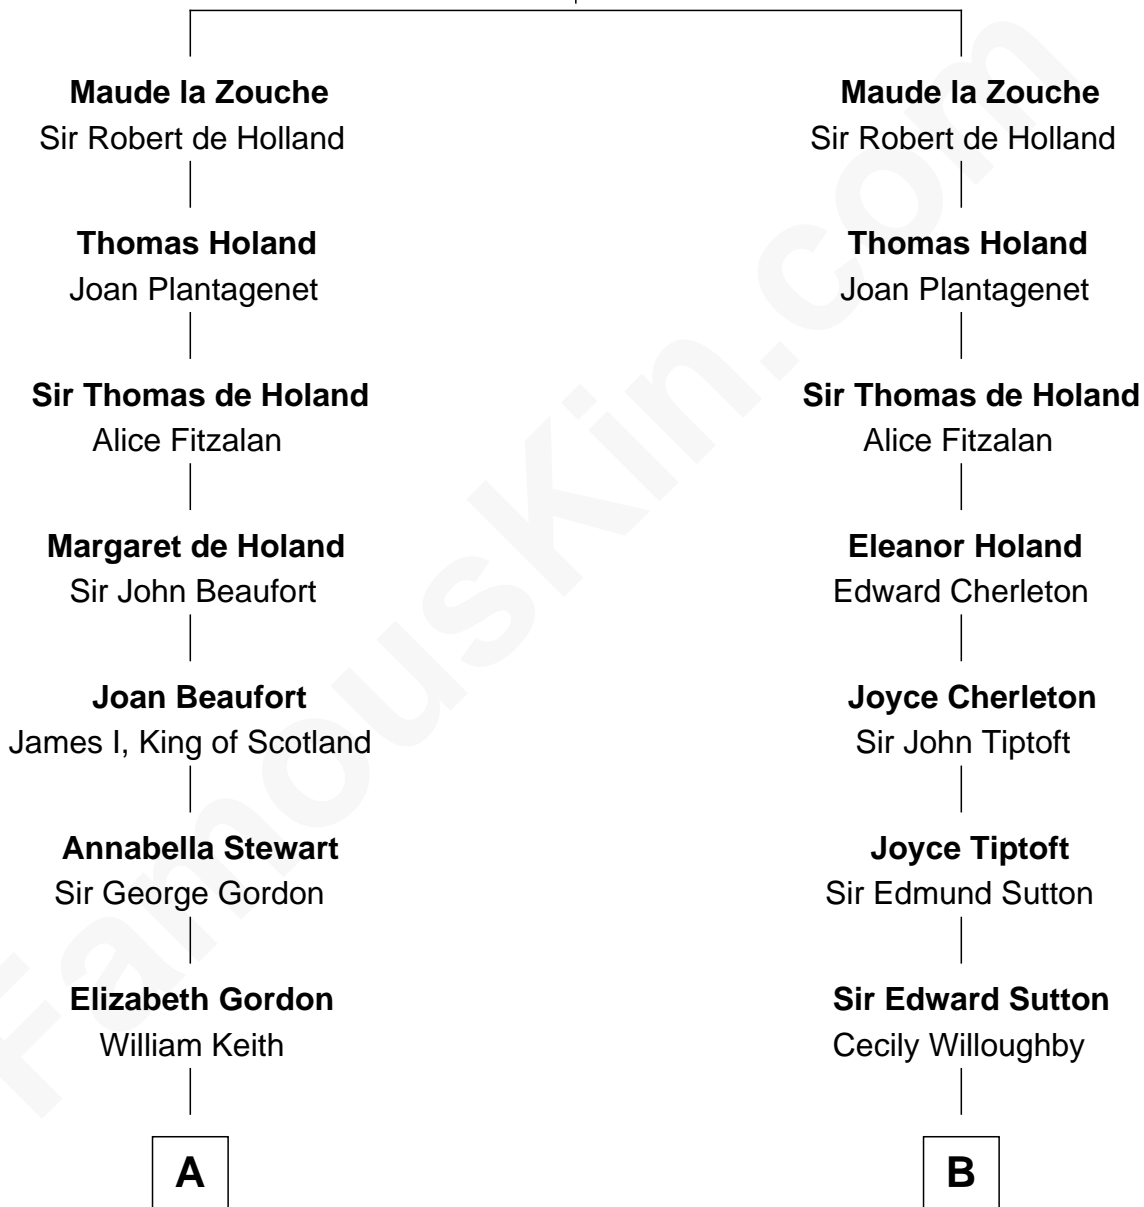

FamousKin.com

Relationship Chart of

Alan Turing

WWII Codebreaker of Nazi Enigma Machine

20th cousin 1 time removed of

Alan Ladd
Movie Actor

Sir Alan la Zouche
Eleanor de Segrave

C

Jean Stewart Fraser

John Robert Turing

Rev. John Robert Turing

Fanny Montague Boyd

Julius Matheson Turing

Ethel Sara Stoney

Alan Turing

WWII Codebreaker of Nazi Enigma Machine