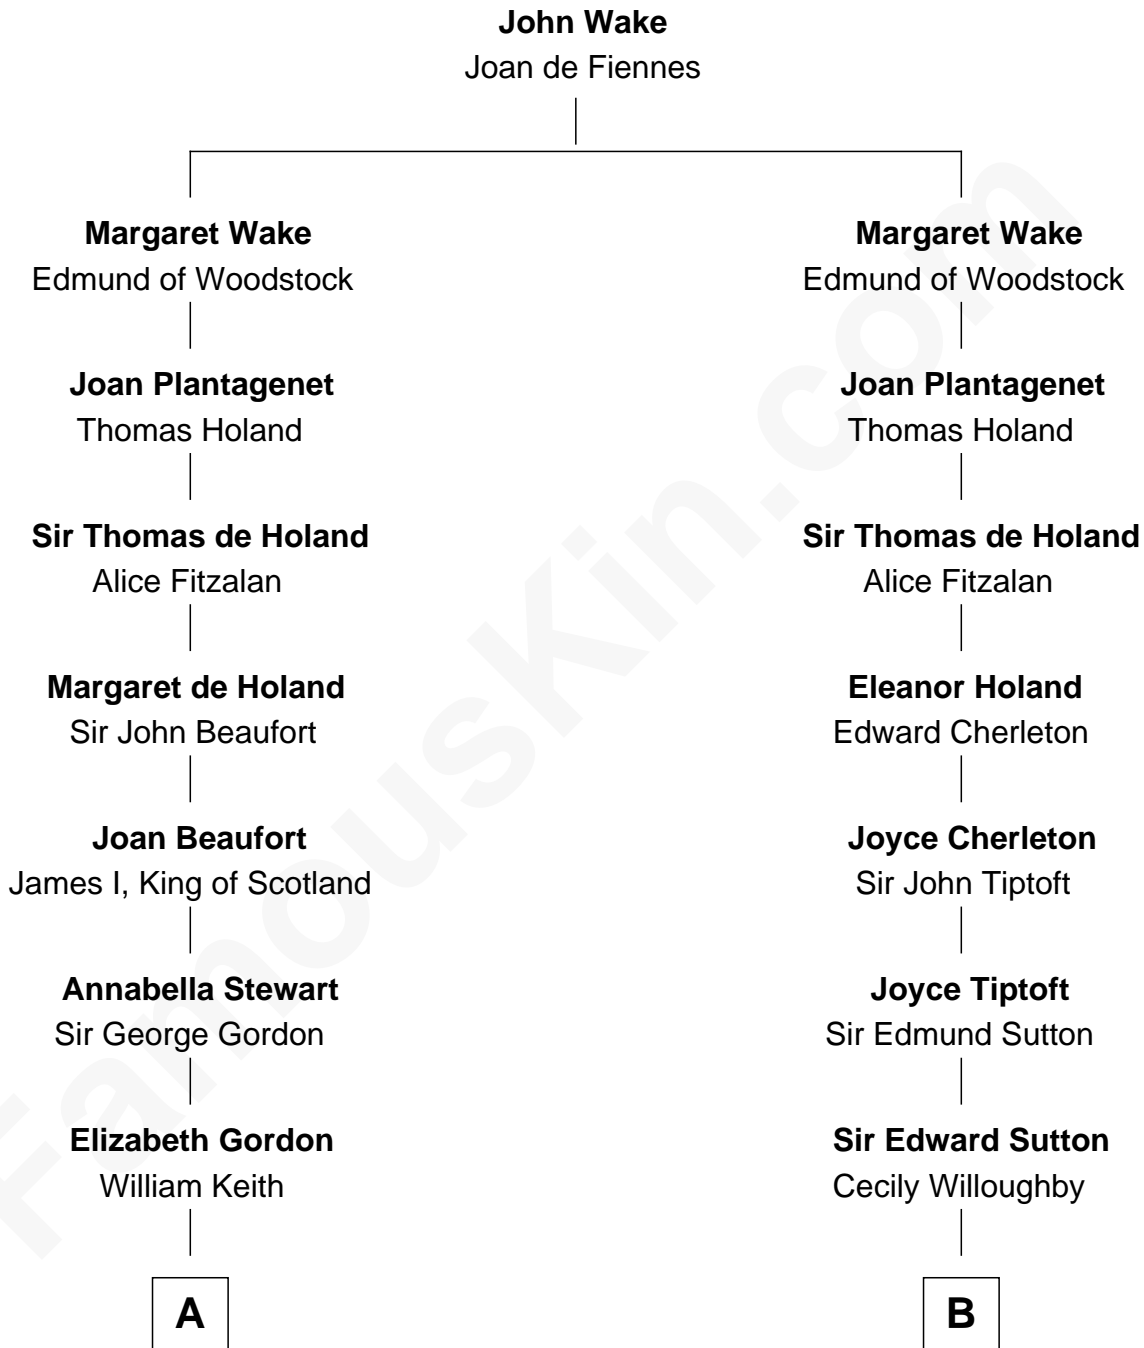

FamousKin.com

Relationship Chart of

Alan Turing

WWII Codebreaker of Nazi Enigma Machine

20th cousin 1 time removed of

Alan Ladd
Movie Actor

C

Jean Stewart Fraser

John Robert Turing

Rev. John Robert Turing

Fanny Montague Boyd

Julius Matheson Turing

Ethel Sara Stoney

Alan Turing

WWII Codebreaker of Nazi Enigma Machine

D