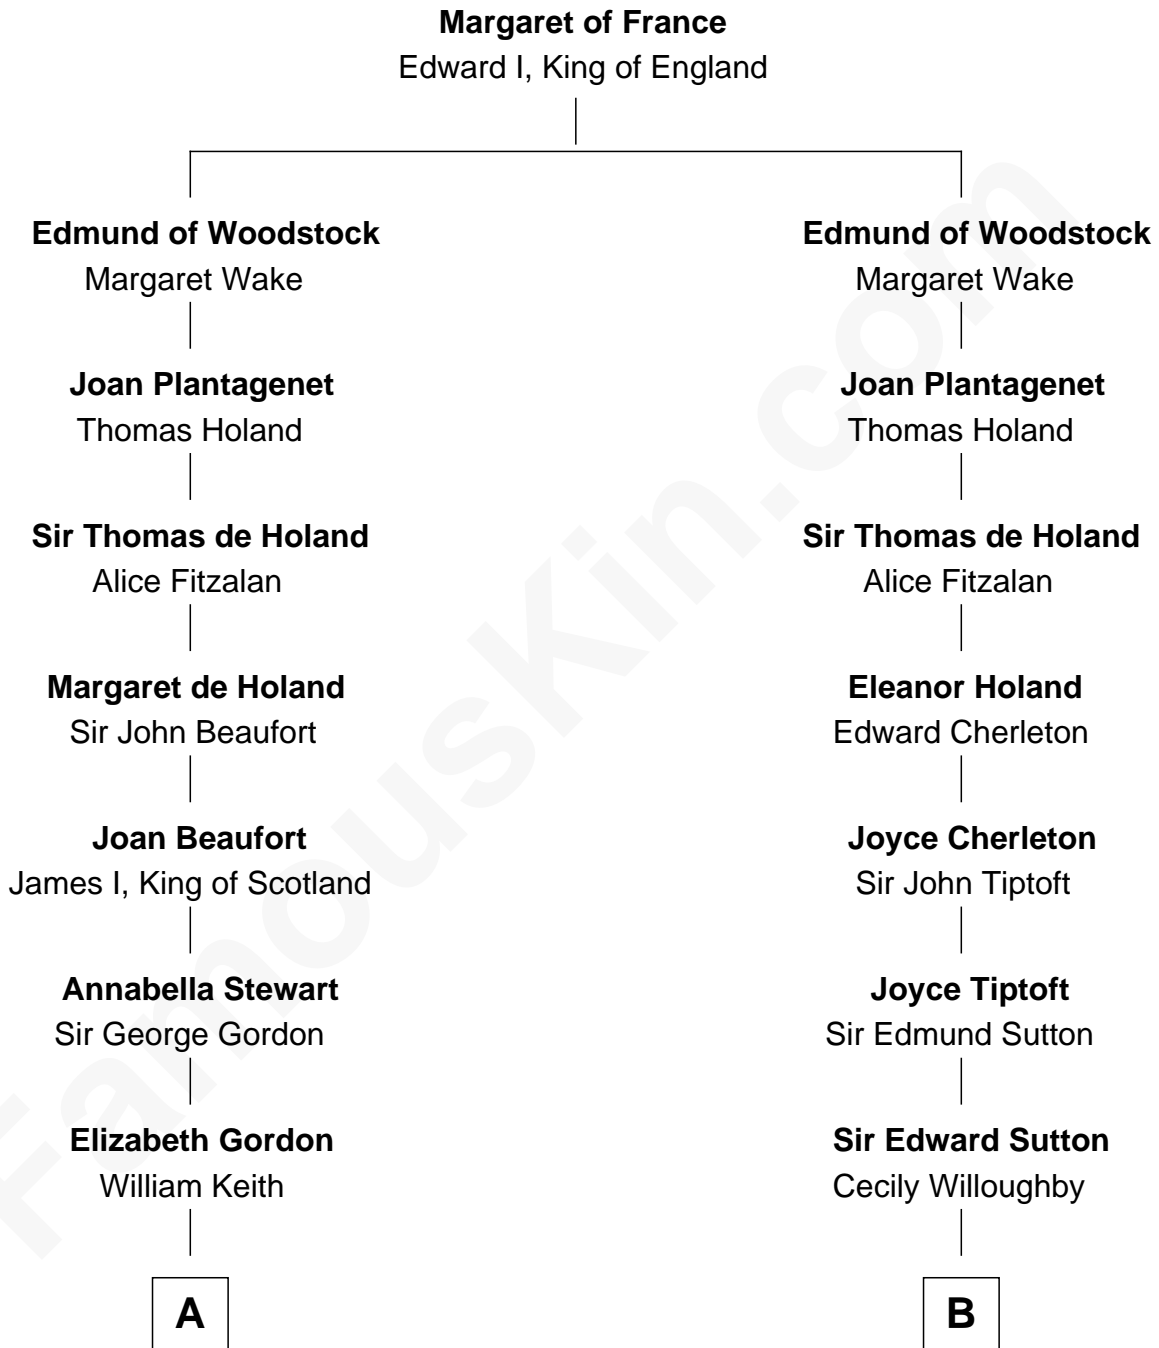

FamousKin.com

Relationship Chart of

Alan Turing

WWII Codebreaker of Nazi Enigma Machine

20th cousin 1 time removed of

Alan Ladd
Movie Actor

C

Jean Stewart Fraser