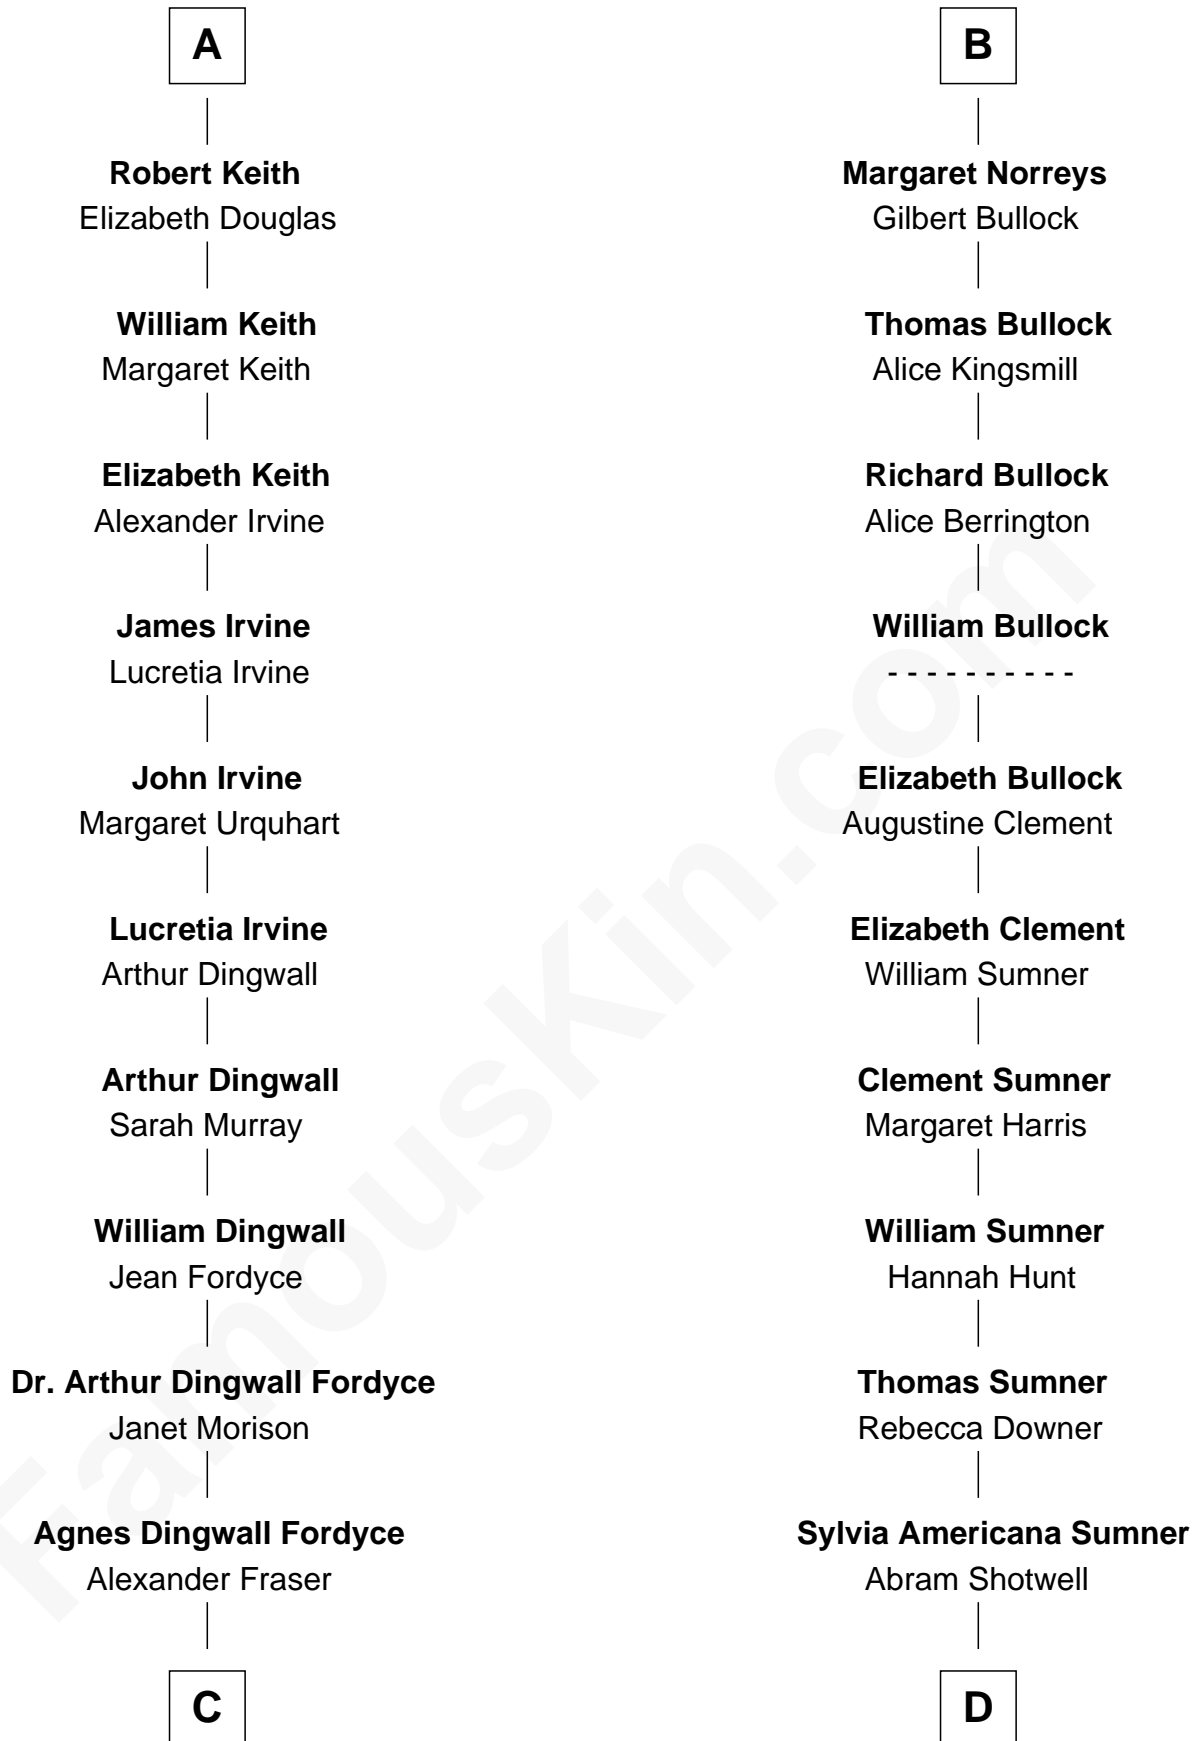

# FamousKin.com Relationship Chart of

**Alan Turing**

*WWII Codebreaker of Nazi Enigma Machine*

20th cousin of

**Alan Ladd**

*Movie Actor*

**Richard Fitzalan**

Alice de Saluzzo