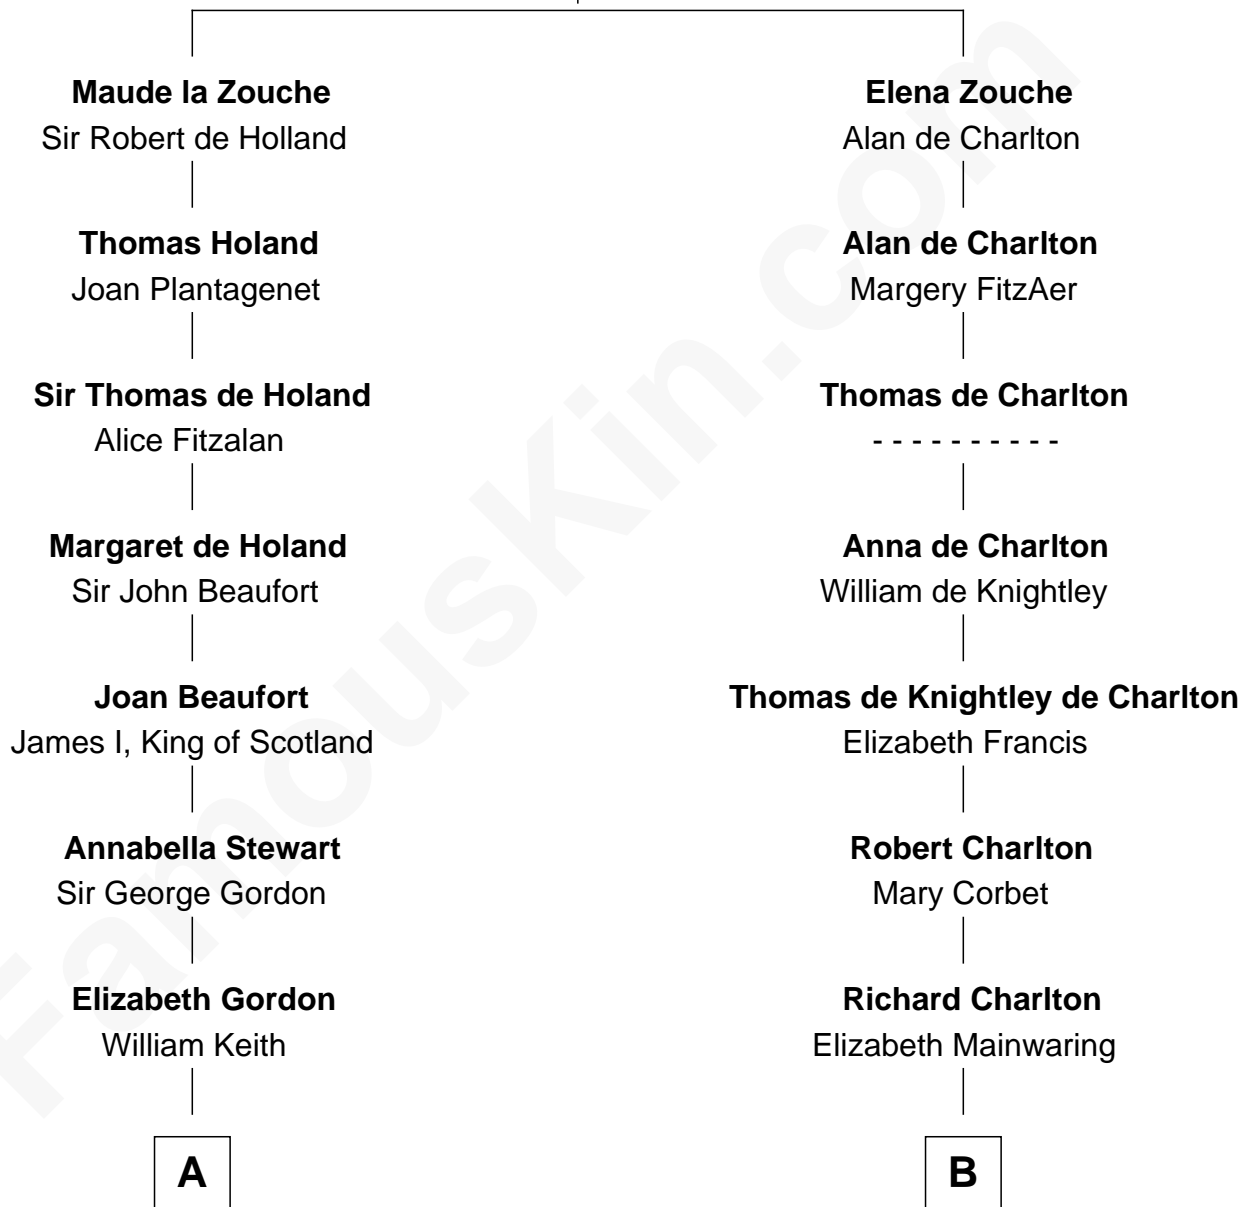

FamousKin.com Relationship Chart of

Alan Turing

WWII Codebreaker of Nazi Enigma Machine

20th cousin of

Dick Clark

Radio and TV Host

Sir Alan la Zouche
Eleanor de Segrave

C

D

George Barnard

Jane Sophia Fuller

Charles Fuller Barnard

Anna May Aldridge

Julia Fuller Barnard

Richard Augustus Clark

Dick Clark