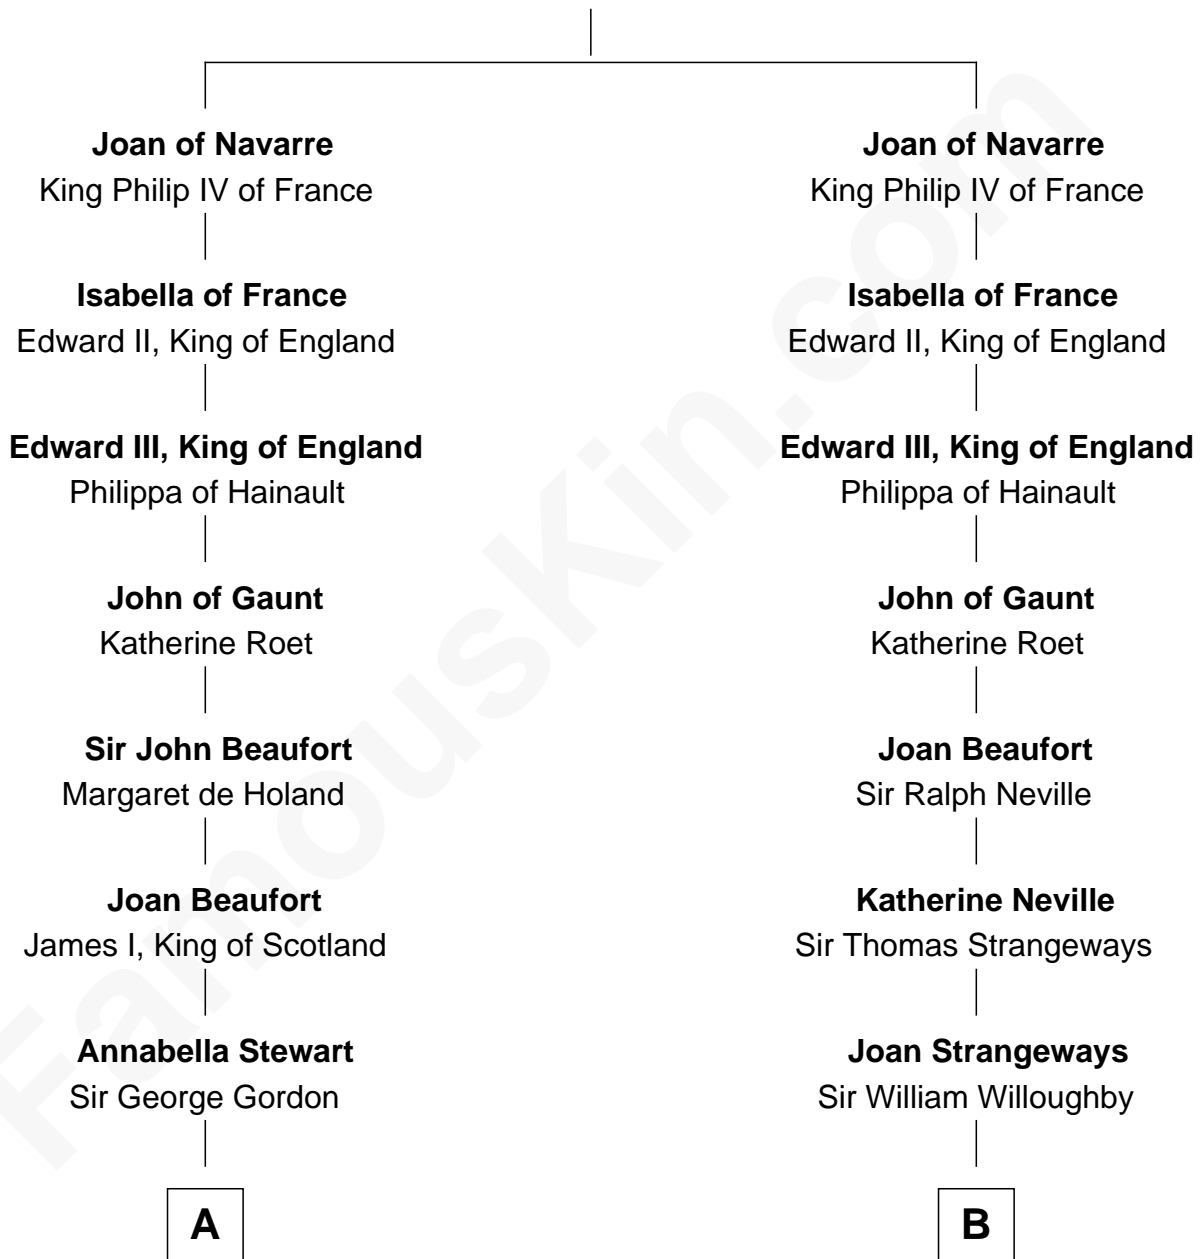

# FamousKin.com Relationship Chart of

**Alan Turing**

*WWII Codebreaker of Nazi Enigma Machine*

21st cousin of

**Dick Clark**

*Radio and TV Host*

**King Henry I of Navarre**

Blanche of Artois

**C**

**Agnes Dingwall Fordyce**

Alexander Fraser

**Jean Stewart Fraser**

John Robert Turing

**Rev. John Robert Turing**

Fanny Montague Boyd

**Julius Matheson Turing**

Ethel Sara Stoney

**Alan Turing**

*WWII Codebreaker of Nazi Enigma Machine*

**D**

**Julia H. Mudge**

George Barnard

**George Barnard**

Jane Sophia Fuller