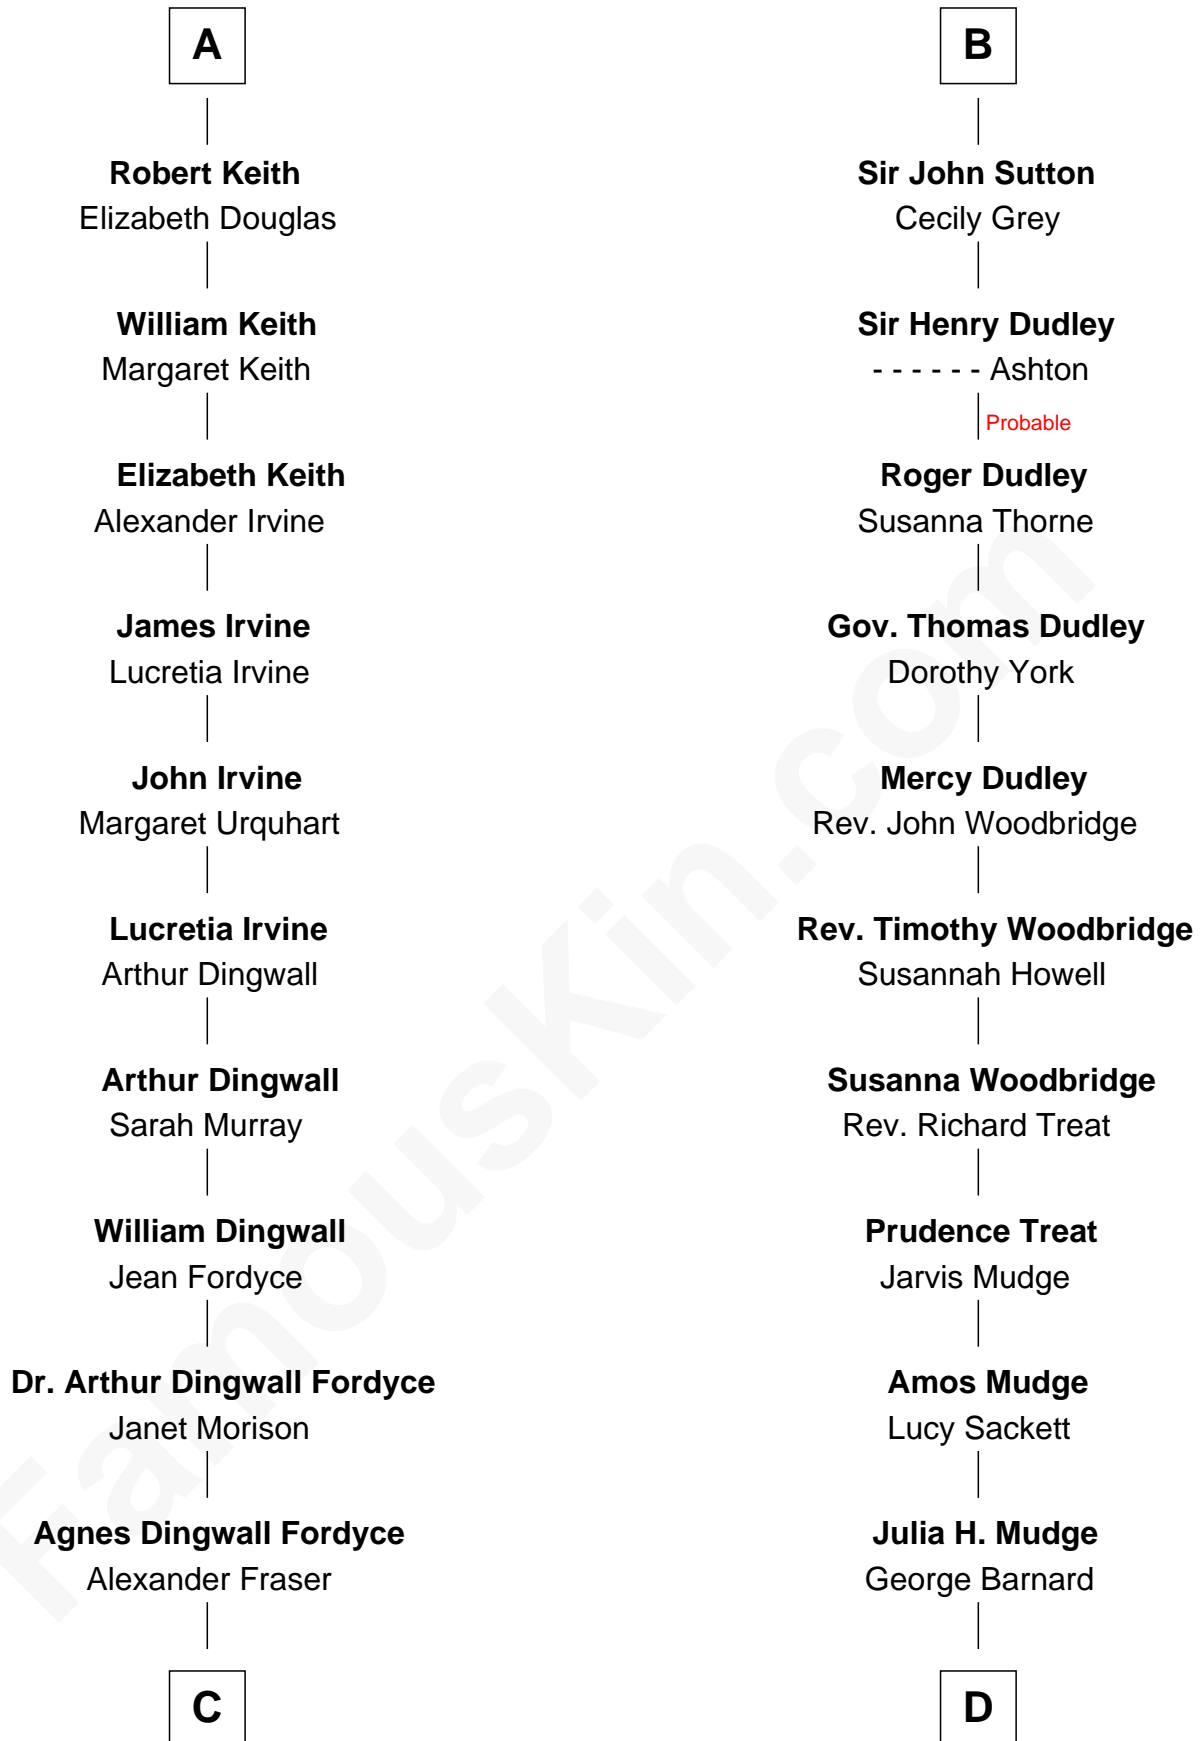

# FamousKin.com Relationship Chart of

**Alan Turing**

*WWII Codebreaker of Nazi Enigma Machine*

20th cousin of

**Dick Clark**

*Radio and TV Host*

**Richard Fitzalan**

Alice de Saluzzo

*WWII Codebreaker of Nazi Enigma Machine*

**D**

**George Barnard**

Jane Sophia Fuller

**Charles Fuller Barnard**

Anna May Aldridge

**Julia Fuller Barnard**

Richard Augustus Clark