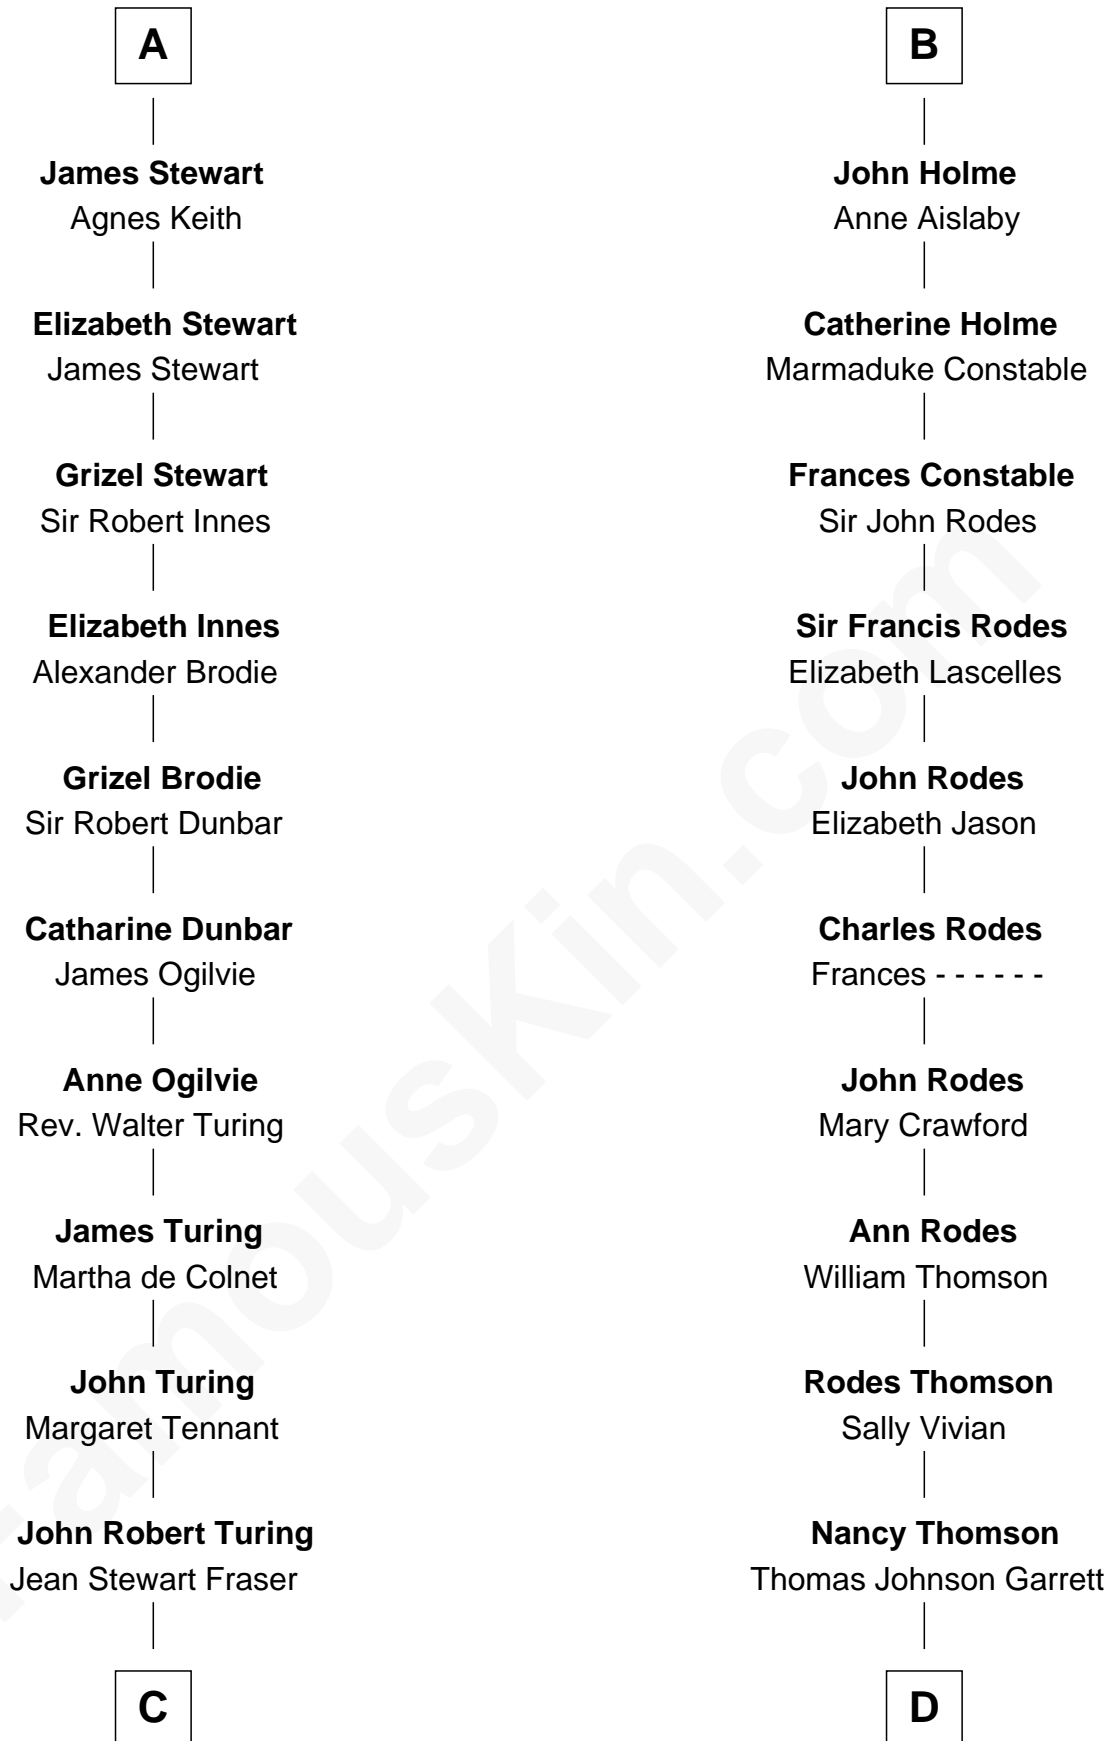

FamousKin.com

Relationship Chart of

Alan Turing

WWII Codebreaker of Nazi Enigma Machine

19th cousin 1 time removed of

Melvyn Douglas
Movie Actor

C

Rev. John Robert Turing

Fanny Montague Boyd

Julius Matheson Turing

Ethel Sara Stoney

Alan Turing

WWII Codebreaker of Nazi Enigma Machine

D

Sophia Garrett

Erskine Douglas

Emma Jane Douglas

Col. George Taliaferro Shackelford

Lena Priscilla Shackelford

Edouard Gregory Hesselberg

Melvyn Douglas

Movie Actor

FamousKin.com