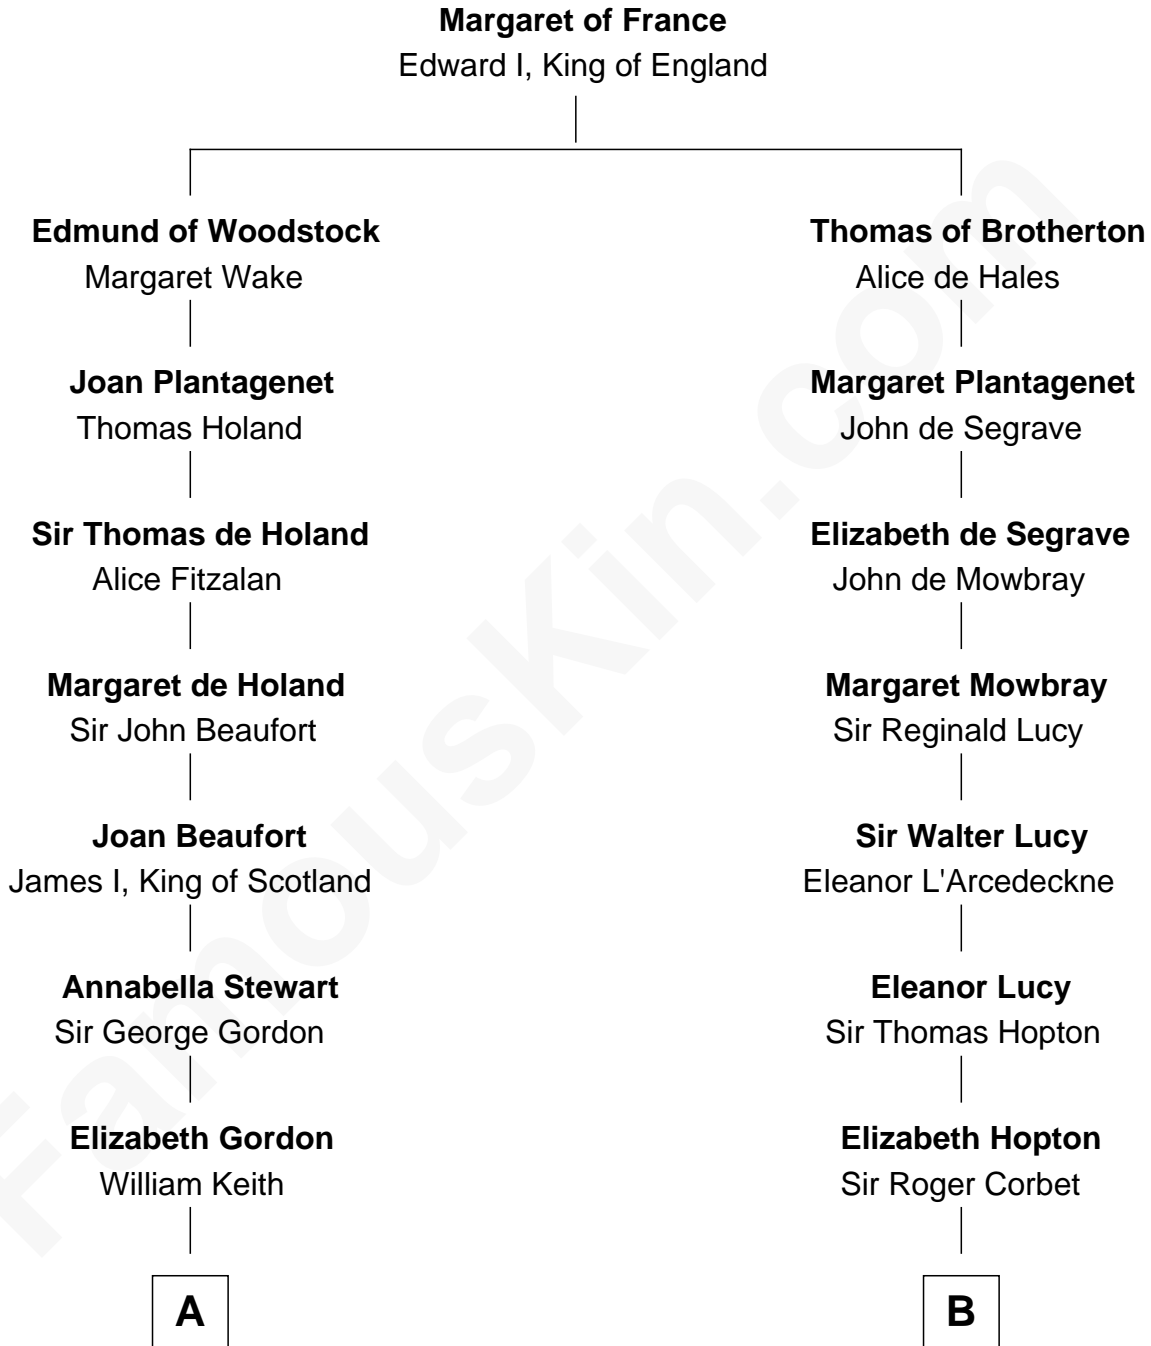

FamousKin.com

Relationship Chart of

Alan Turing

WWII Codebreaker of Nazi Enigma Machine

20th cousin 1 time removed of

Melvyn Douglas
Movie Actor

C

Jean Stewart Fraser

John Robert Turing

Rev. John Robert Turing

Fanny Montague Boyd

Julius Matheson Turing

Ethel Sara Stoney

Alan Turing

WWII Codebreaker of Nazi Enigma Machine

D

Richard Douglas

Lucy Way

Erskine Douglas

Sophia Garrett

Emma Jane Douglas

Col. George Taliaferro Shackelford

Lena Priscilla Shackelford

Edouard Gregory Hesselberg