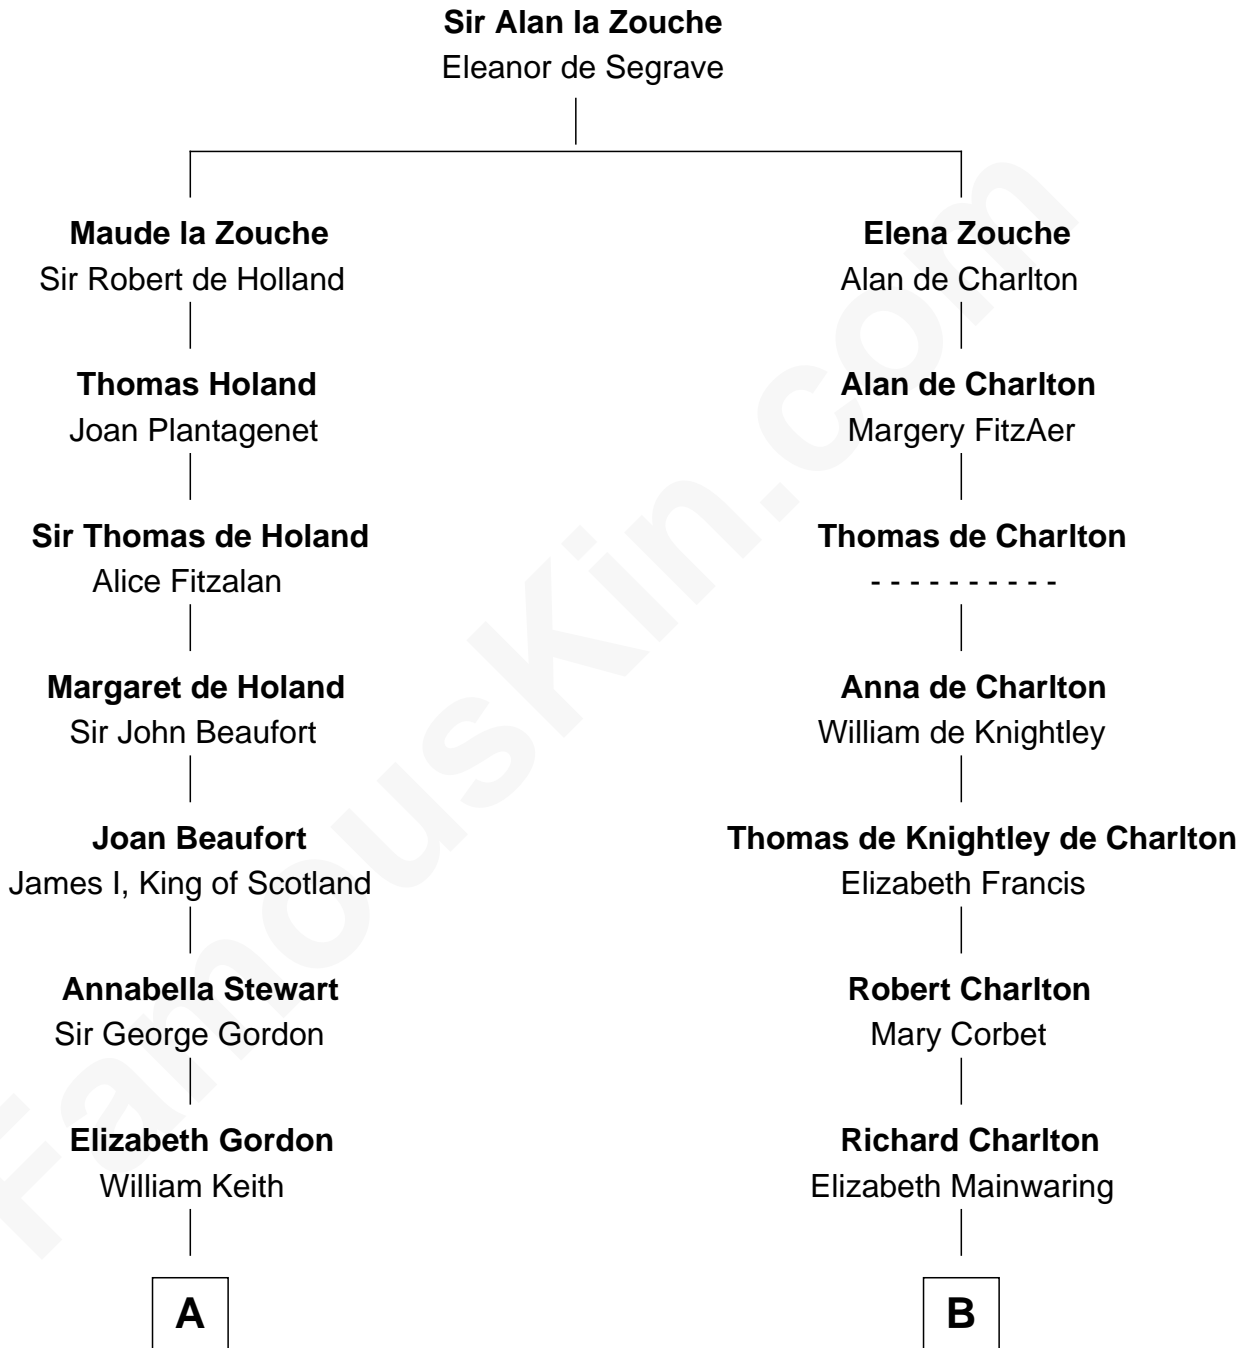

FamousKin.com

Relationship Chart of

Alan Turing

WWII Codebreaker of Nazi Enigma Machine

20th cousin 1 time removed of

Sarah Palin

9th Governor of Alaska

C

Jean Stewart Fraser

John Robert Turing

Rev. John Robert Turing

Fanny Montague Boyd

Julius Matheson Turing

Ethel Sara Stoney

Alan Turing

WWII Codebreaker of Nazi Enigma Machine