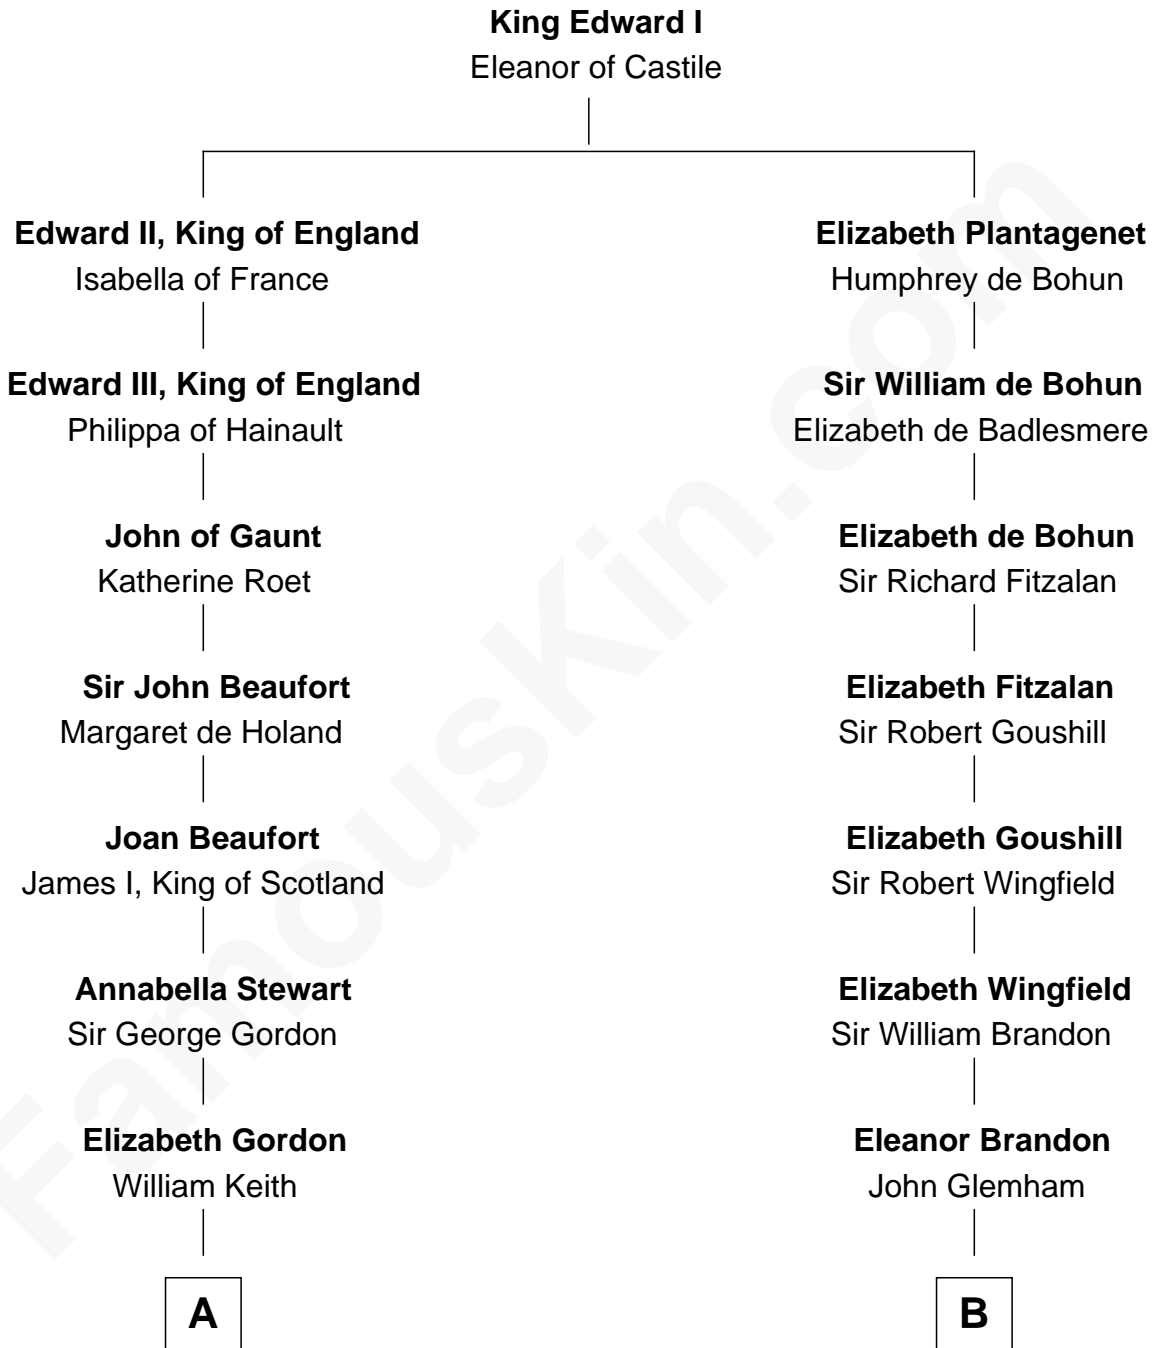

FamousKin.com

Relationship Chart of

Alan Turing

WWII Codebreaker of Nazi Enigma Machine

17th cousin 3 times removed of

Shubael D. Childs

Founder of S.D. Childs & Company

C

—
Jean Stewart Fraser

John Robert Turing

—
Rev. John Robert Turing

Fanny Montague Boyd

—
Julius Matheson Turing

Ethel Sara Stoney

—
Alan Turing

WWII Codebreaker of Nazi Enigma Machine