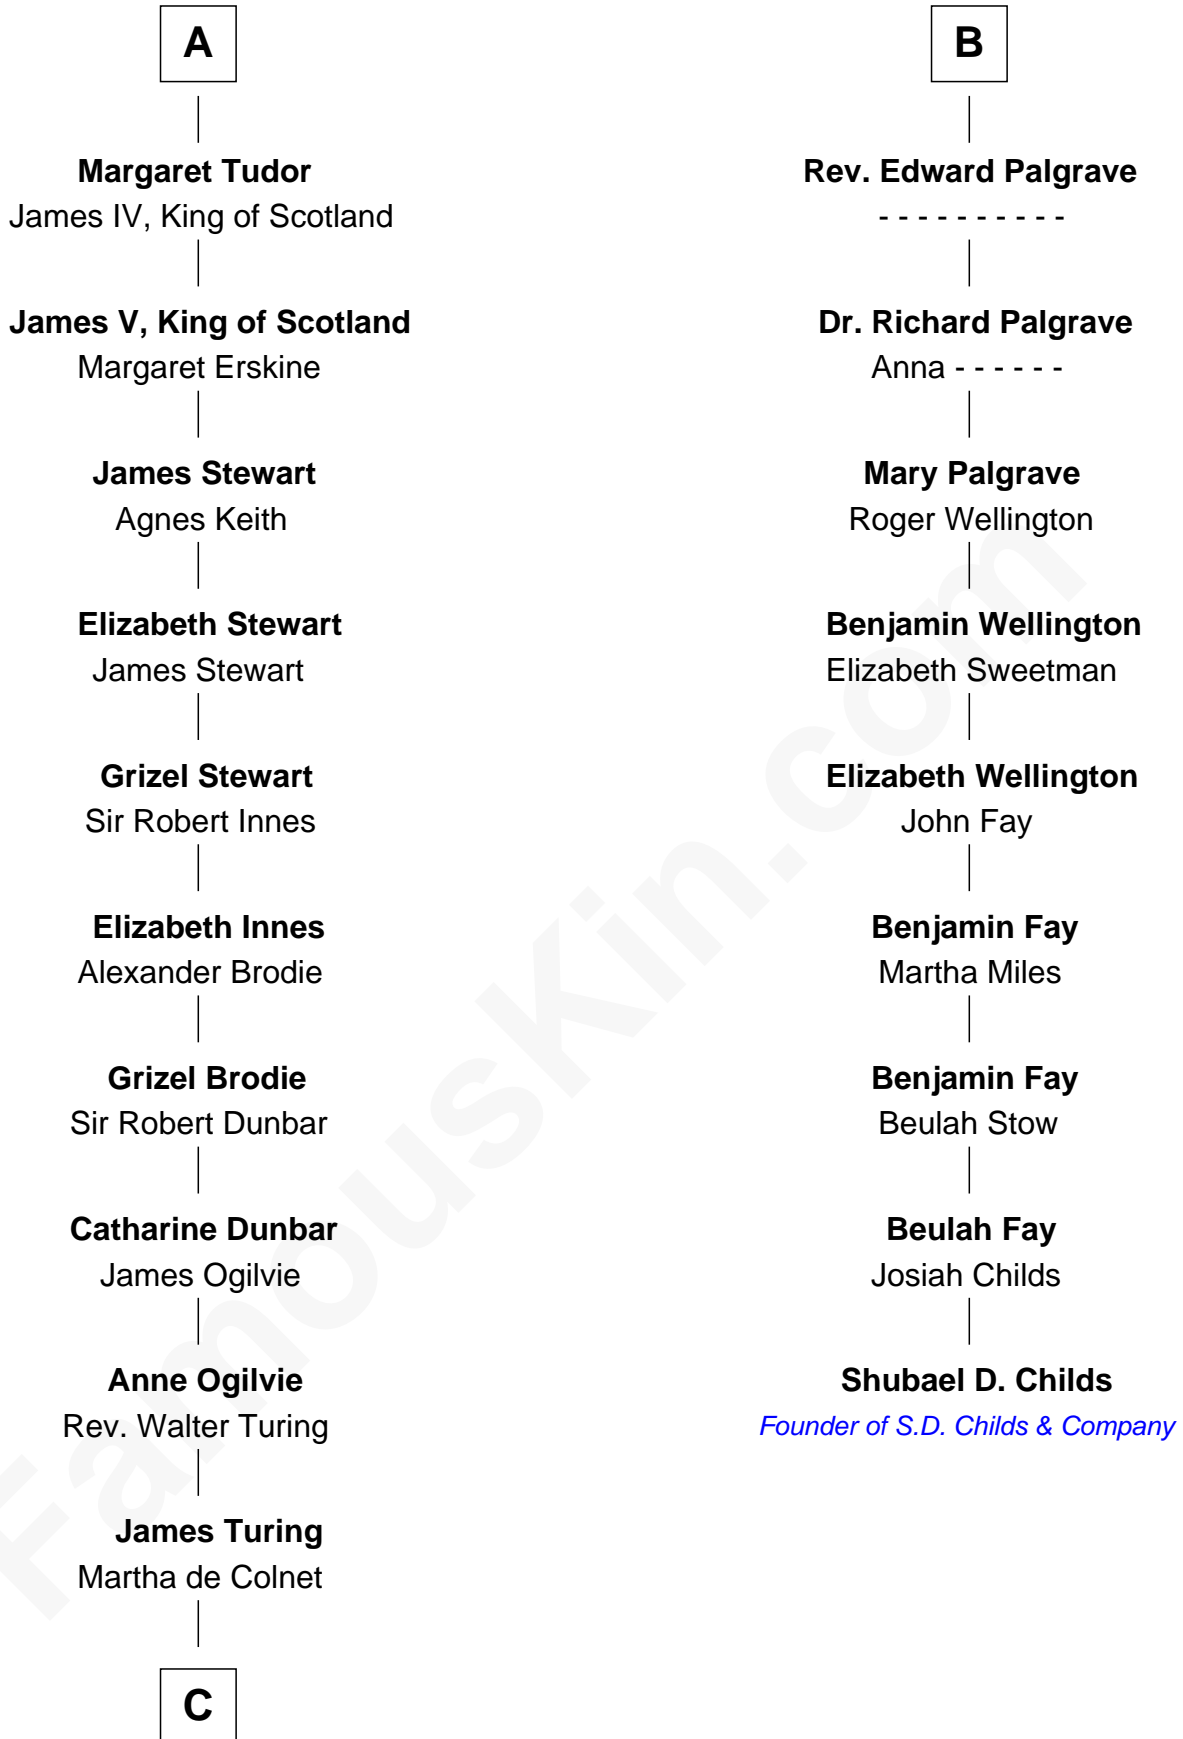

FamousKin.com

Relationship Chart of

Alan Turing

WWII Codebreaker of Nazi Enigma Machine

15th cousin 6 times removed of

Shubael D. Childs

Founder of S.D. Childs & Company

C

—
John Turing
Margaret Tennant

—
John Robert Turing
Jean Stewart Fraser

—
Rev. John Robert Turing
Fanny Montague Boyd

—
Julius Matheson Turing
Ethel Sara Stoney

—
Alan Turing

WWII Codebreaker of Nazi Enigma Machine