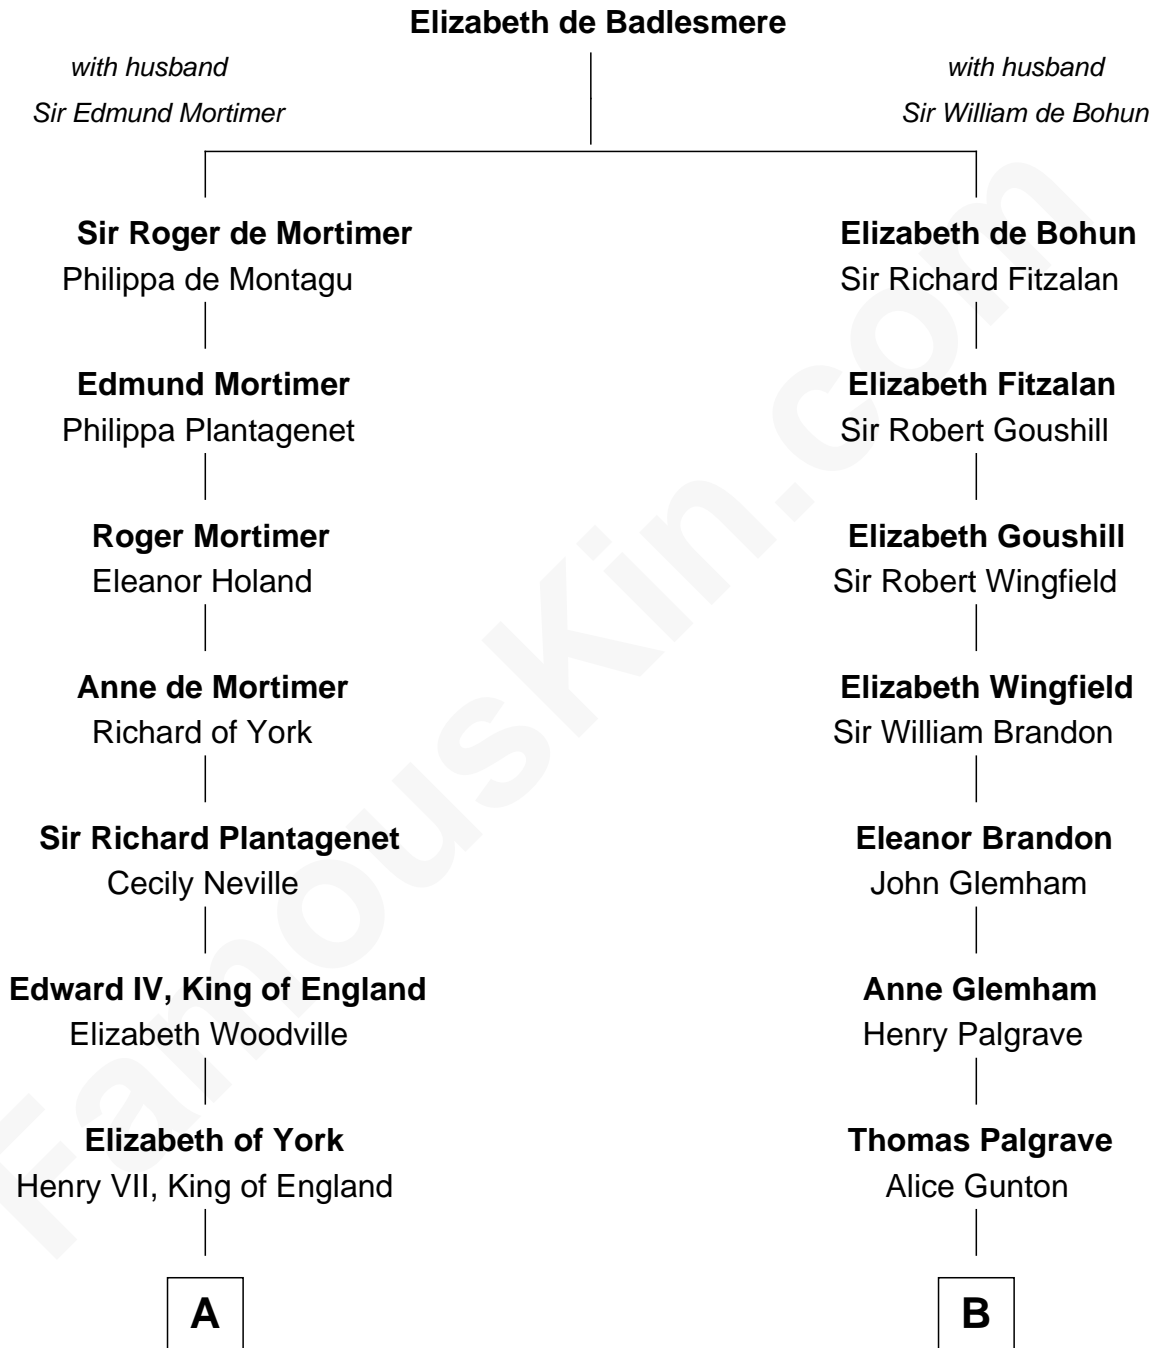

FamousKin.com

Relationship Chart of

Alan Turing

WWII Codebreaker of Nazi Enigma Machine

15th cousin 6 times removed of

Shubael D. Childs

Founder of S.D. Childs & Company

C

—
John Turing
Margaret Tennant

—
John Robert Turing
Jean Stewart Fraser

—
Rev. John Robert Turing
Fanny Montague Boyd

—
Julius Matheson Turing
Ethel Sara Stoney

—
Alan Turing

WWII Codebreaker of Nazi Enigma Machine