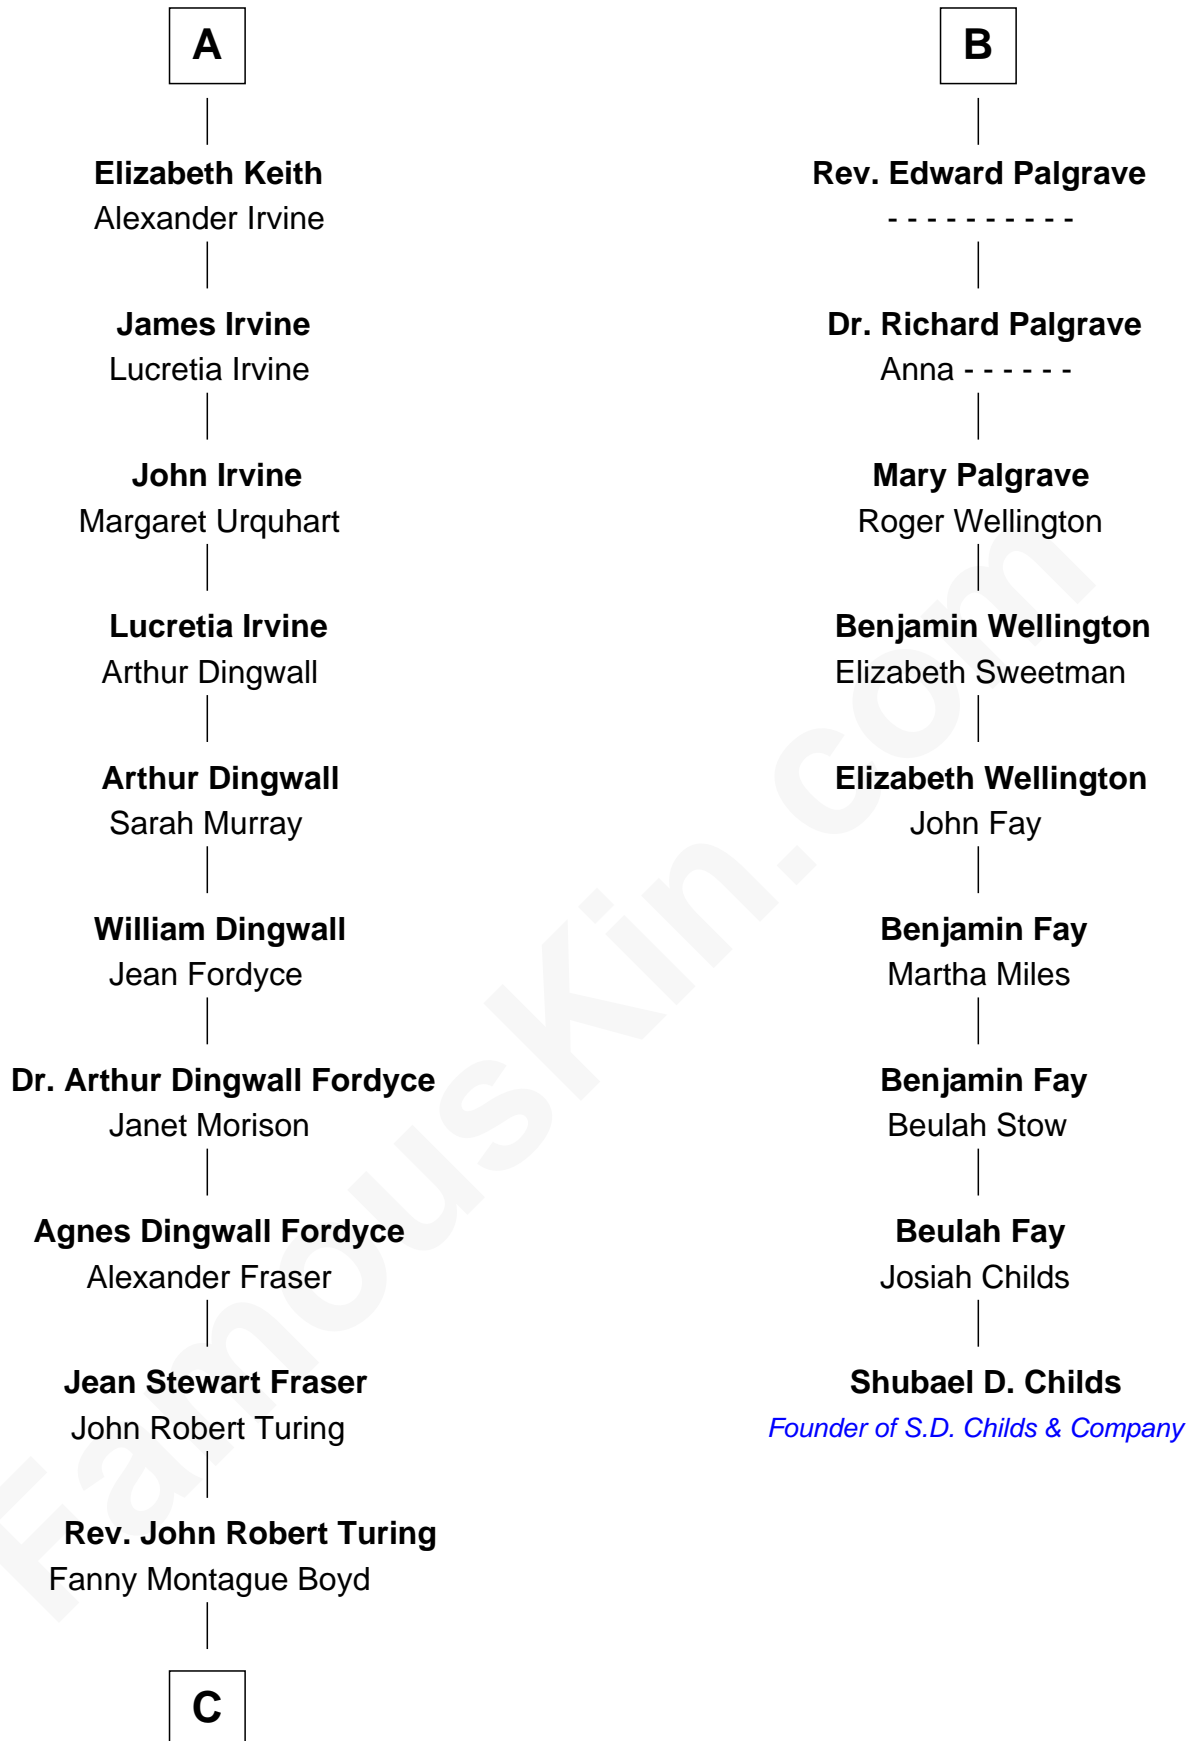

## Relationship Chart of

### Alan Turing

WWII Codebreaker of Nazi Enigma Machine

15th cousin 3 times removed of

### Shubael D. Childs

Founder of S.D. Childs & Company

**C**

Julius Matheson Turing

Ethel Sara Stoney

Alan Turing

*WWII Codebreaker of Nazi Enigma Machine*

FamousKin.com