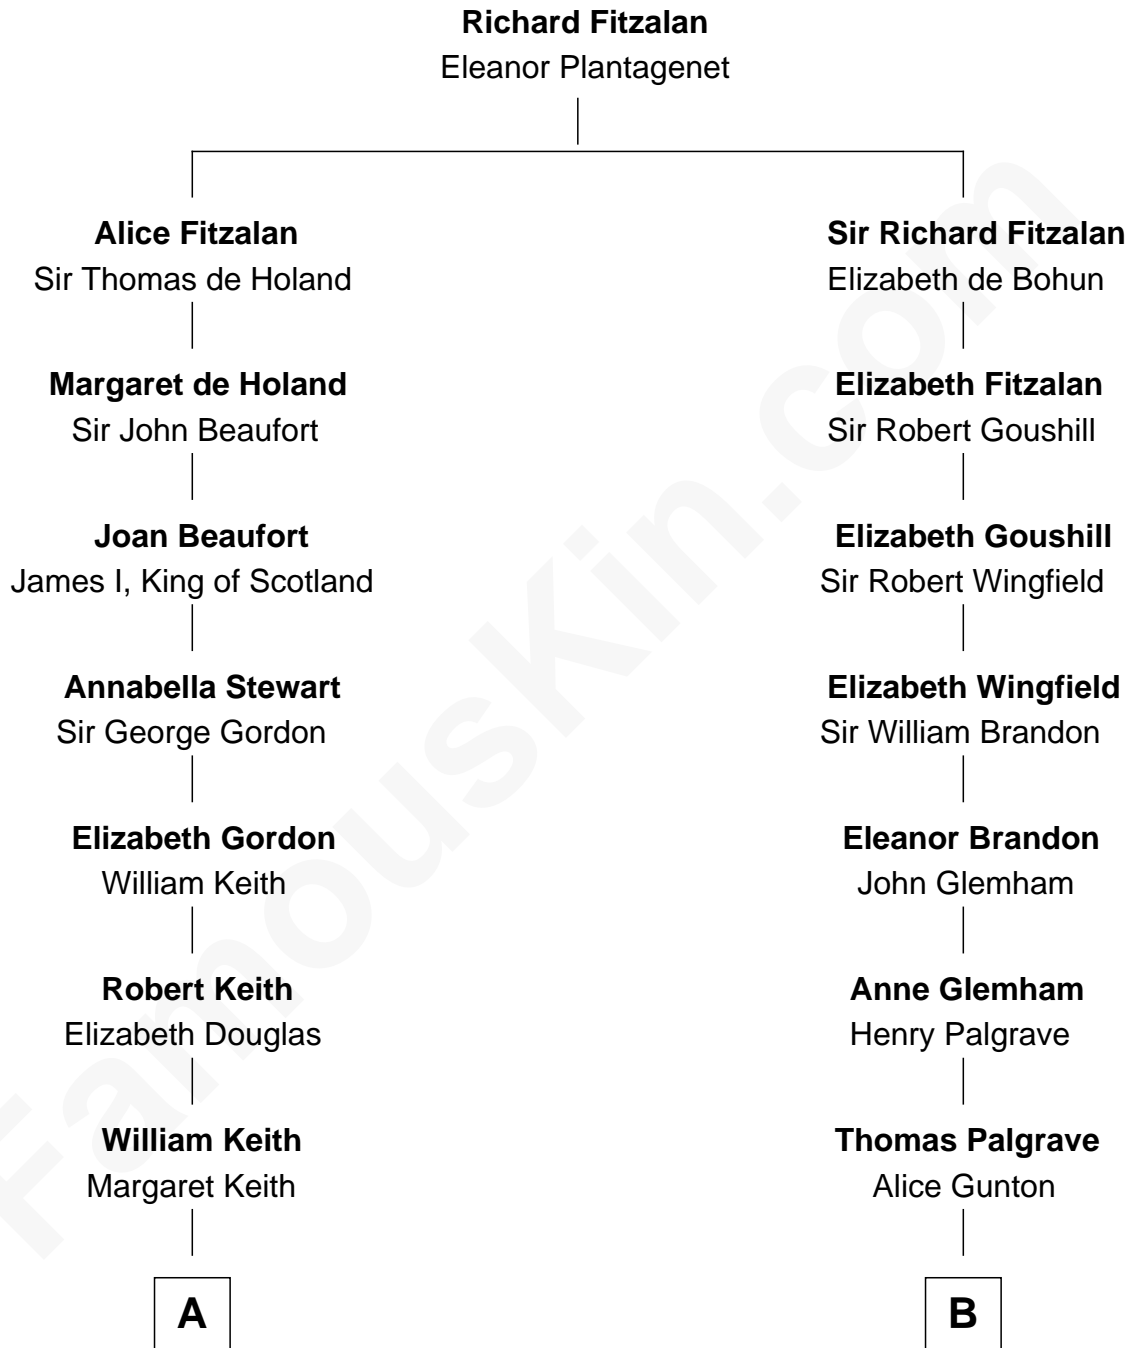

FamousKin.com

Relationship Chart of

Alan Turing

WWII Codebreaker of Nazi Enigma Machine

15th cousin 3 times removed of

Shubael D. Childs

Founder of S.D. Childs & Company