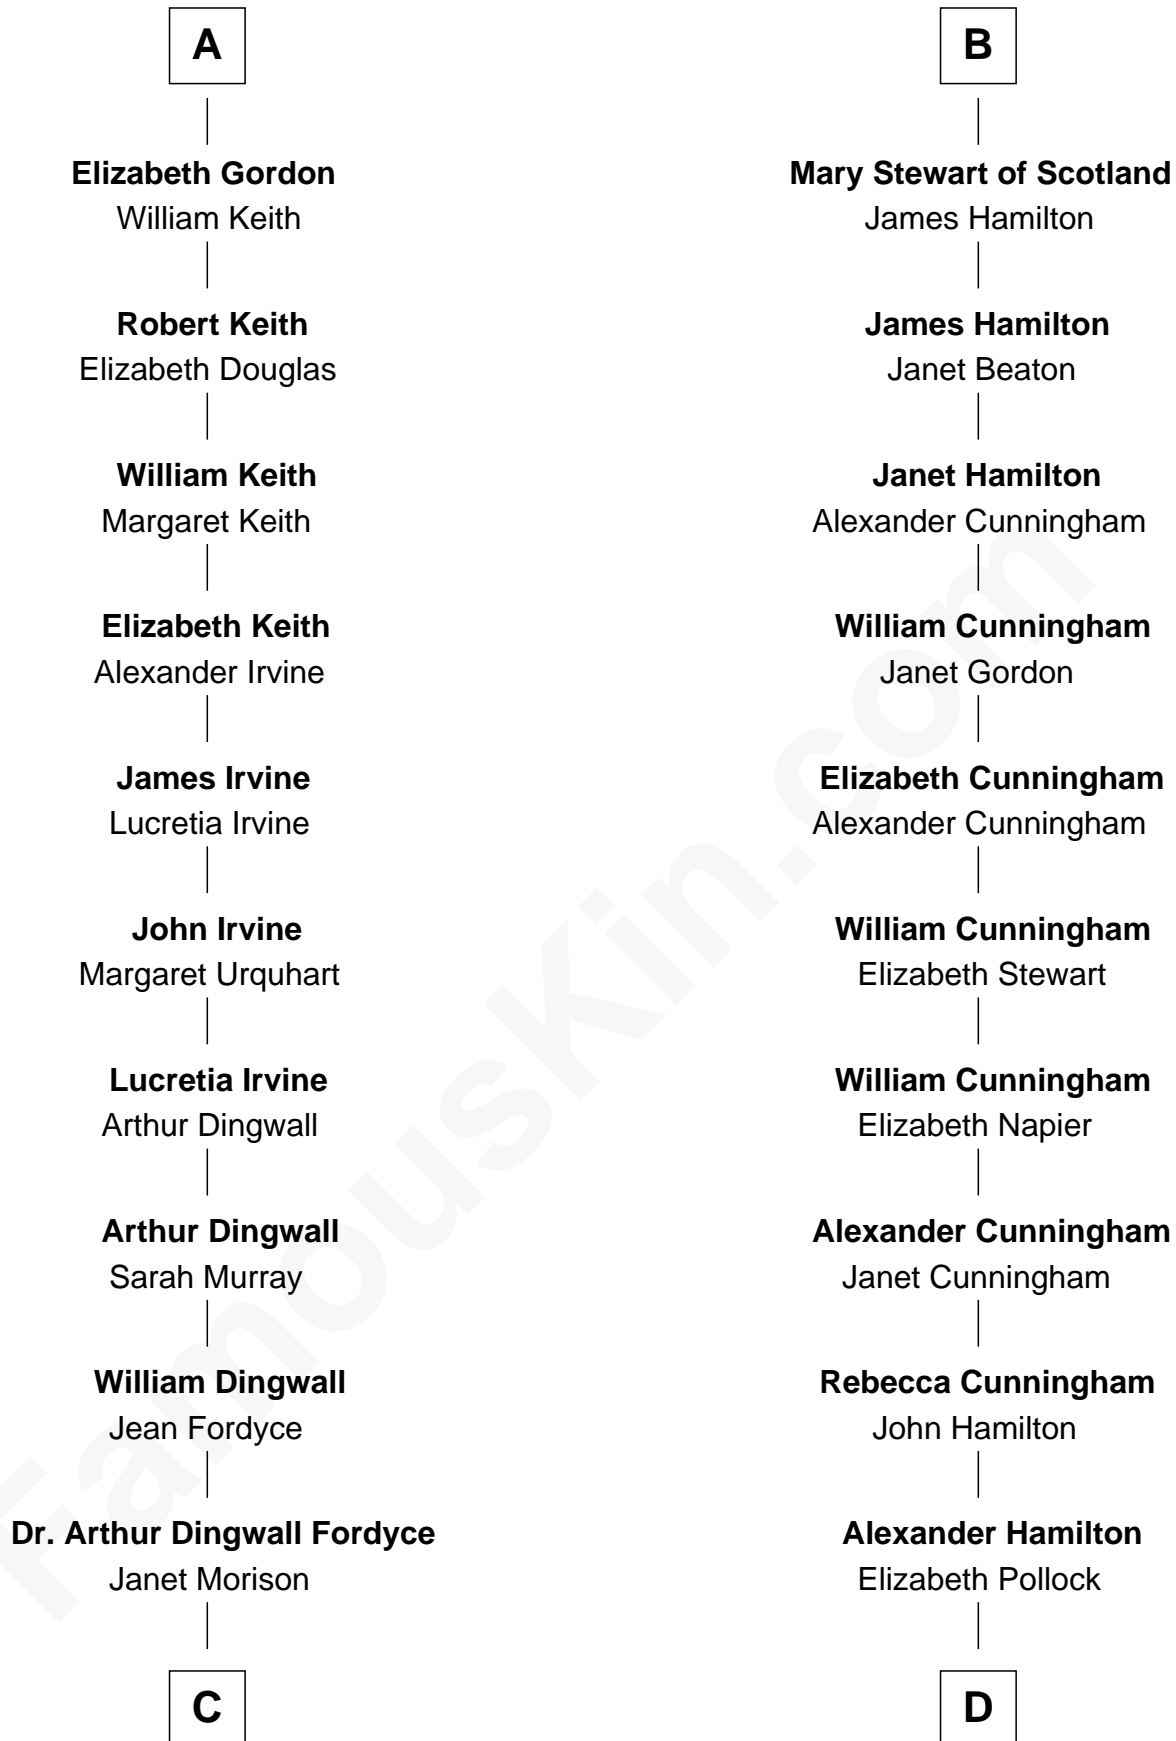

FamousKin.com

Relationship Chart of

Alan Turing

WWII Codebreaker of Nazi Enigma Machine

18th cousin 3 times removed of

Alexander Hamilton

1st U.S. Secretary of the Treasury

C

Agnes Dingwall Fordyce
Alexander Fraser

Jean Stewart Fraser
John Robert Turing

Rev. John Robert Turing
Fanny Montague Boyd

Julius Matheson Turing
Ethel Sara Stoney

Alan Turing
WWII Codebreaker of Nazi Enigma Machine