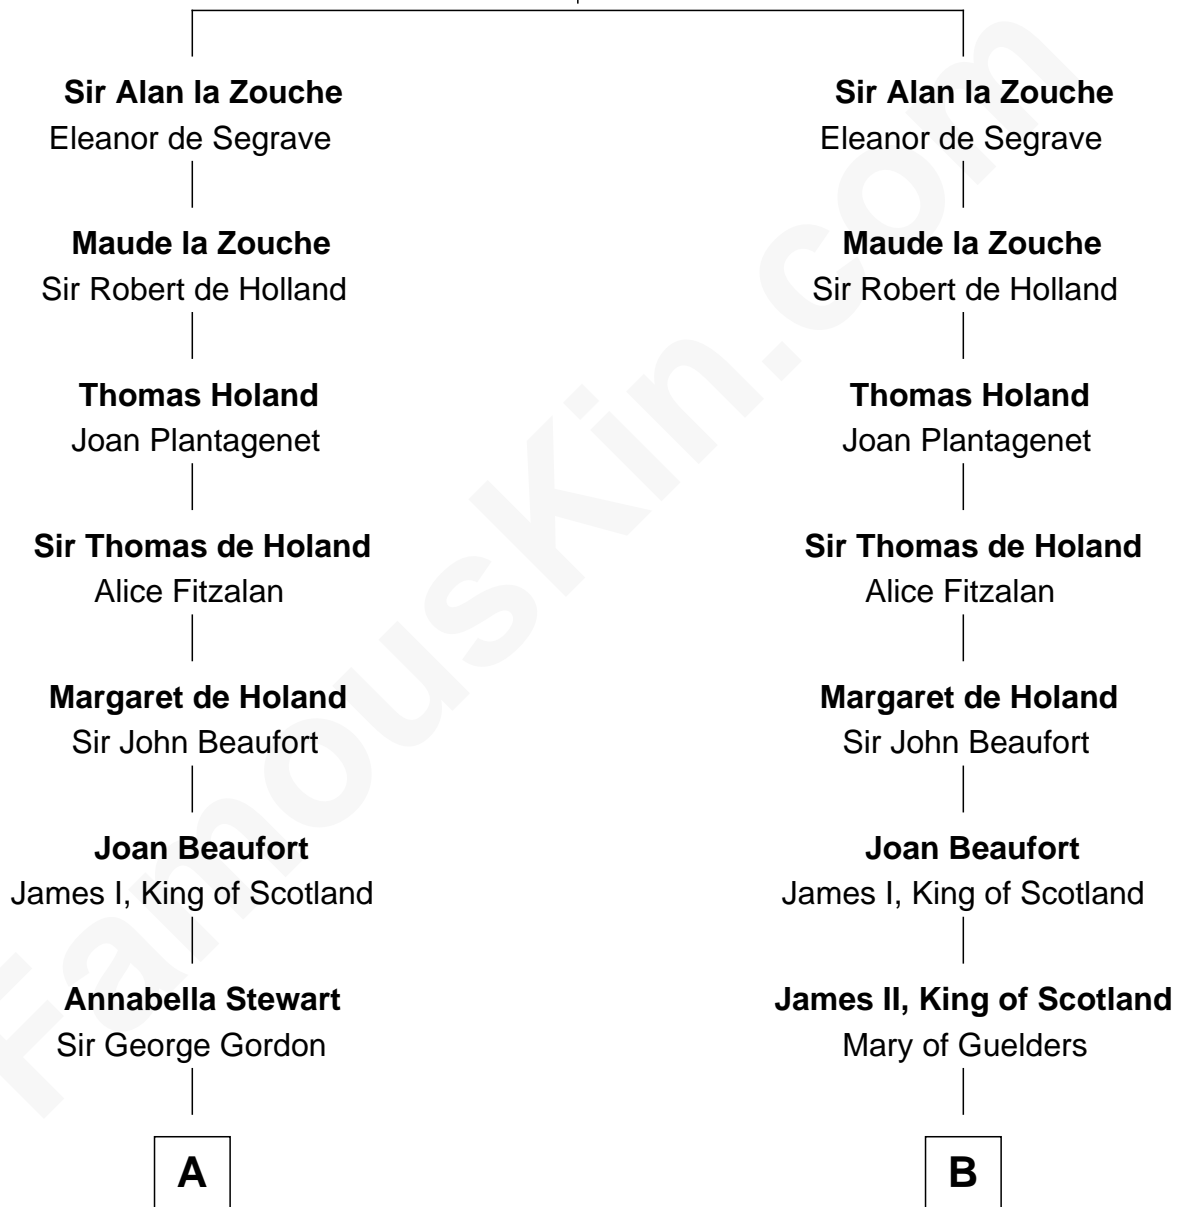

## Relationship Chart of

### Alan Turing

WWII Codebreaker of Nazi Enigma Machine

18th cousin 3 times removed of

### Alexander Hamilton

1st U.S. Secretary of the Treasury

**Sir Roger la Zouche**

Ela Longespee

**C**

**Agnes Dingwall Fordyce**

Alexander Fraser

**Jean Stewart Fraser**