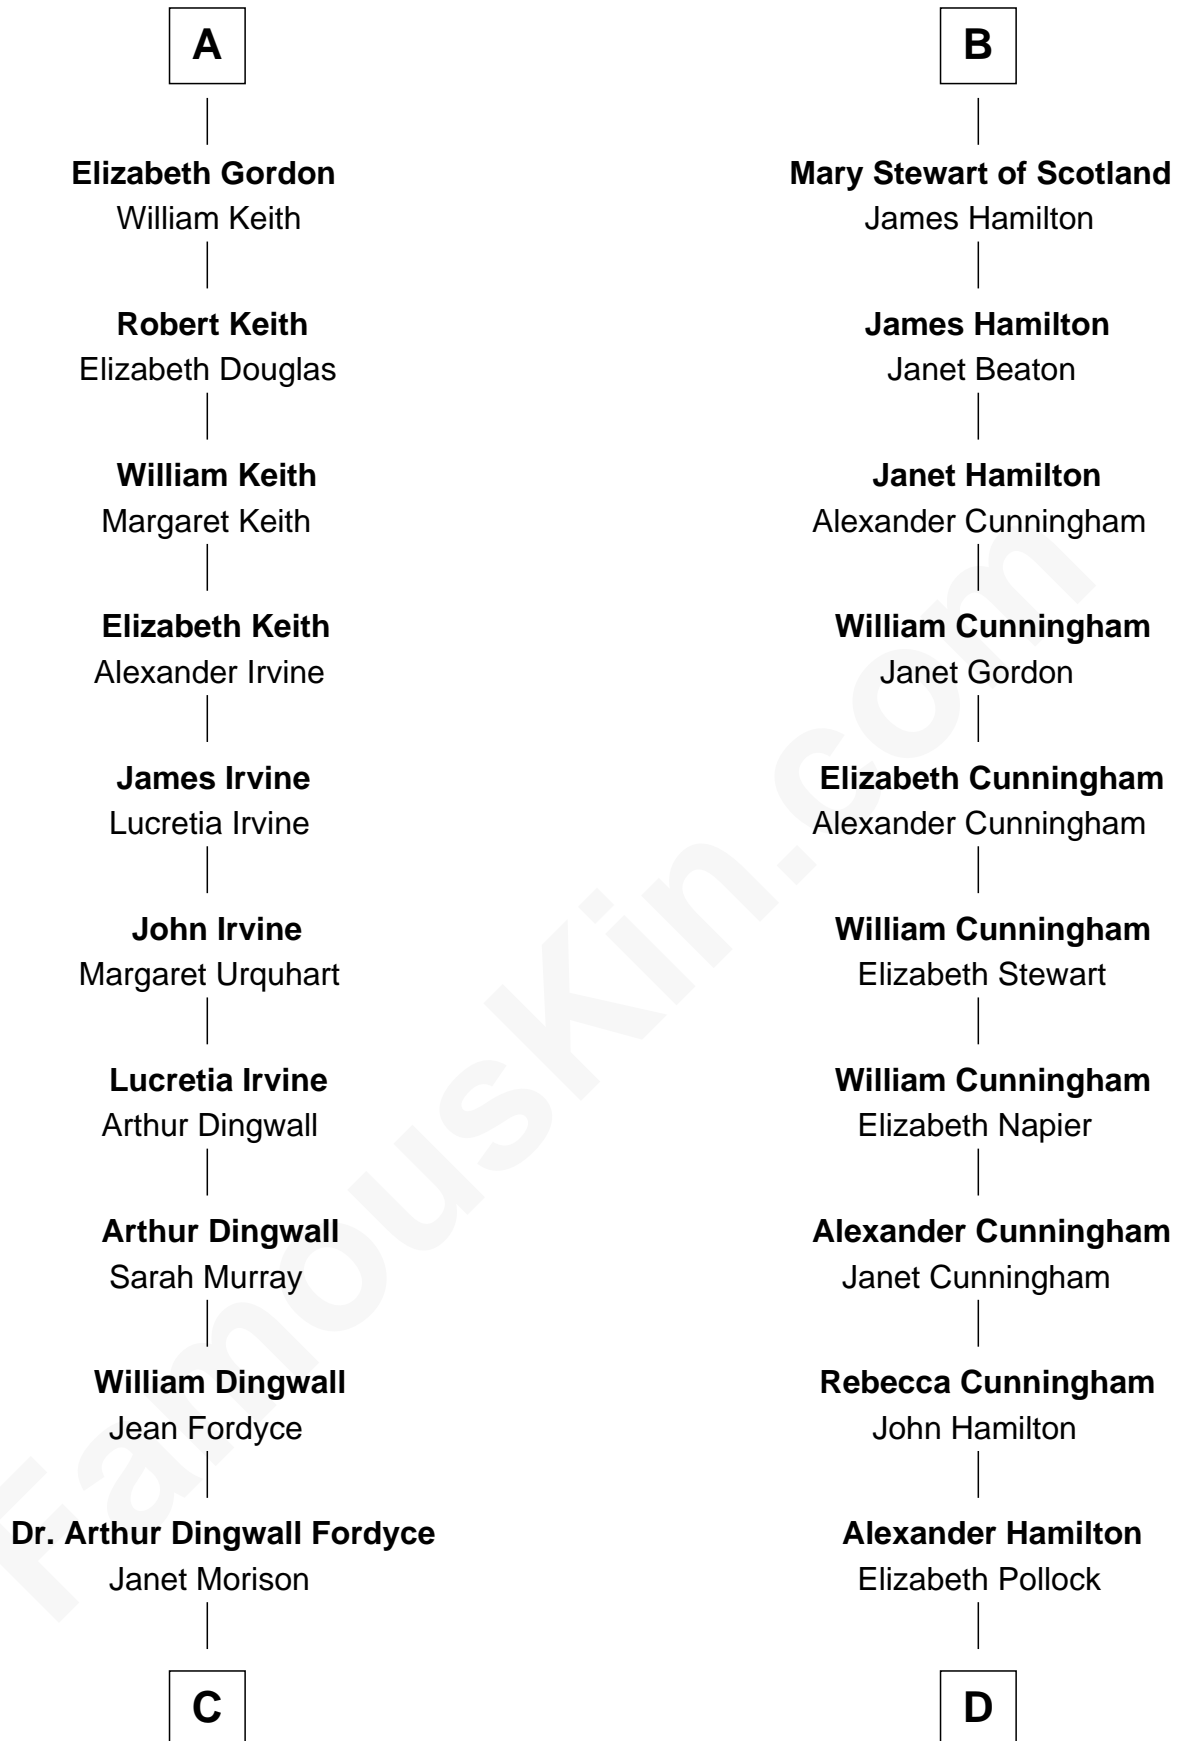

## Relationship Chart of

### Alan Turing

WWII Codebreaker of Nazi Enigma Machine

18th cousin 3 times removed of

### Alexander Hamilton

1st U.S. Secretary of the Treasury

**Sir Roger la Zouche**

Ela Longespee

**C**

**Agnes Dingwall Fordyce**

Alexander Fraser

**Jean Stewart Fraser**