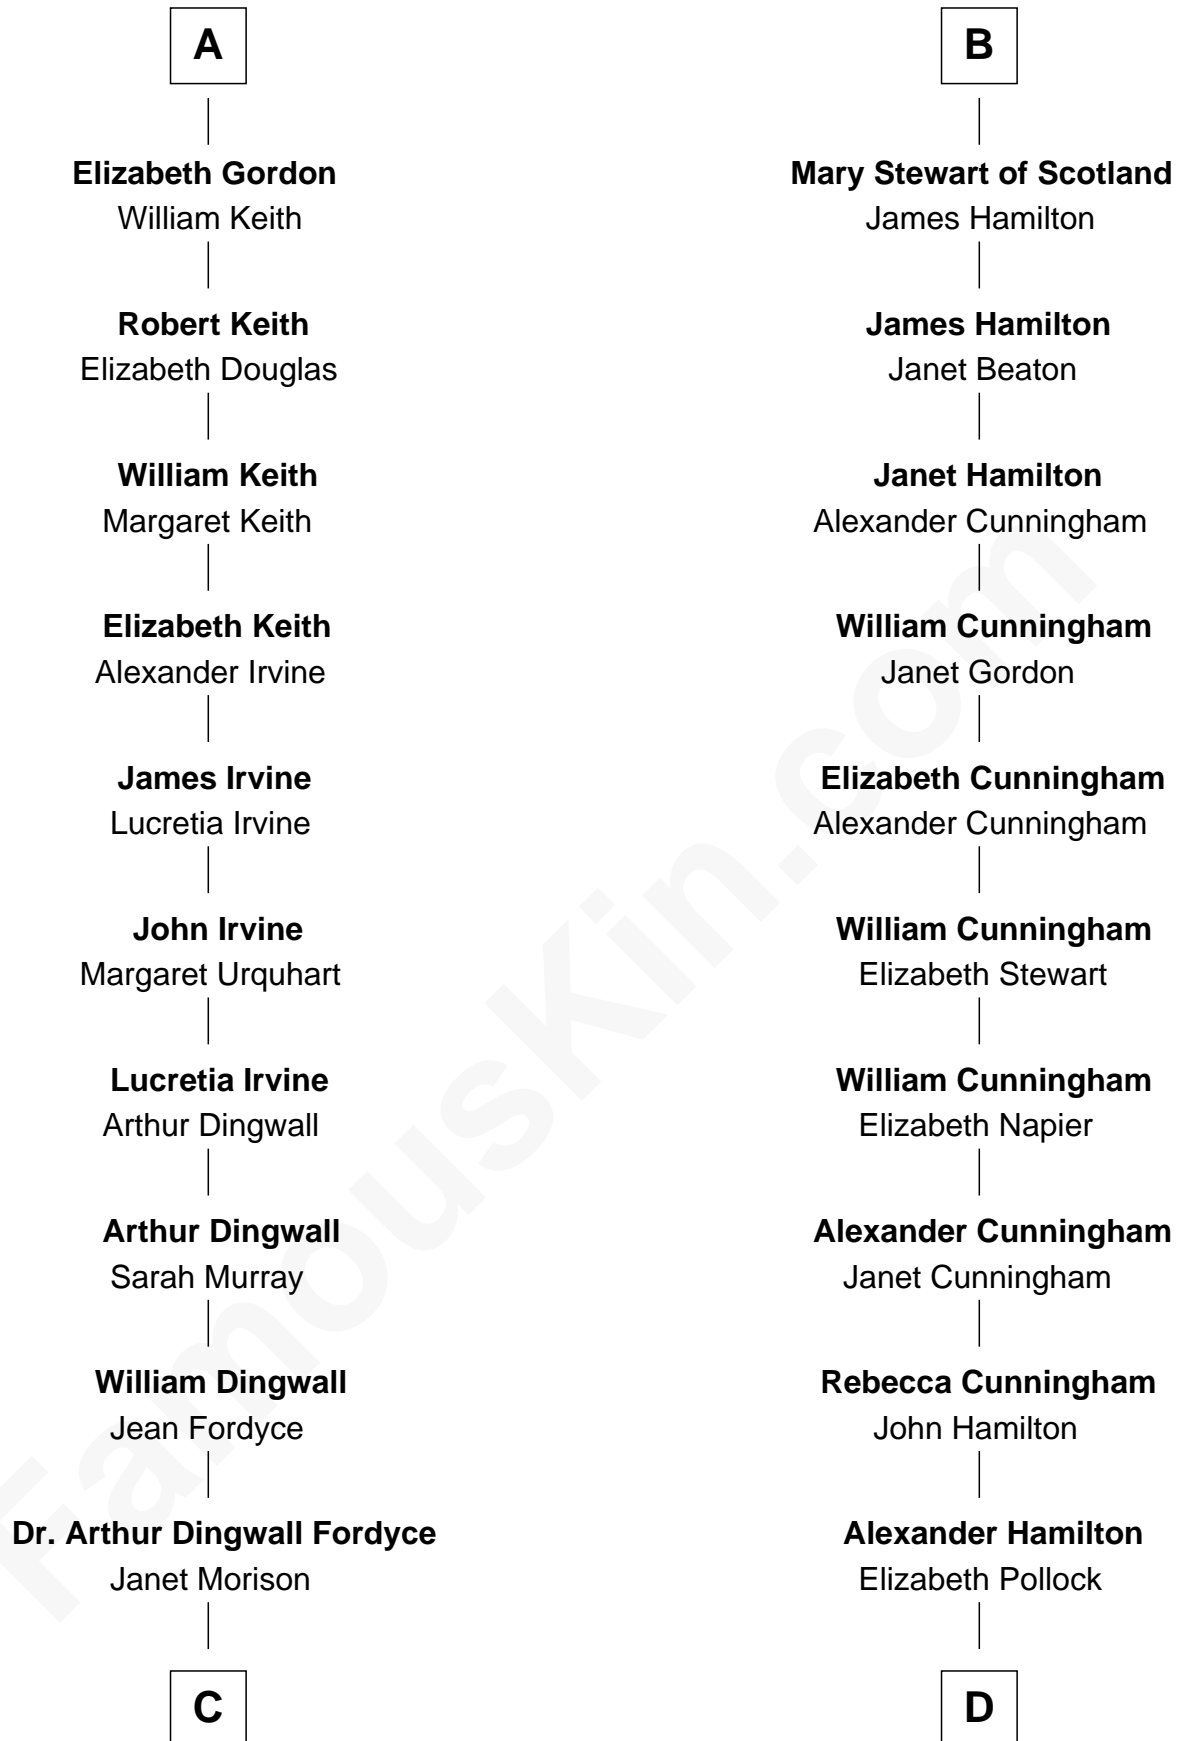

FamousKin.com

Relationship Chart of

Alan Turing

WWII Codebreaker of Nazi Enigma Machine

18th cousin 3 times removed of

Alexander Hamilton

1st U.S. Secretary of the Treasury

C

Agnes Dingwall Fordyce

Alexander Fraser

Jean Stewart Fraser

John Robert Turing

Rev. John Robert Turing

Fanny Montague Boyd

Julius Matheson Turing

Ethel Sara Stoney

Alan Turing

WWII Codebreaker of Nazi Enigma Machine

D

James A. Hamilton

Rachel Fawcett

Alexander Hamilton

1st U.S. Secretary of the Treasury

FamousKin.com