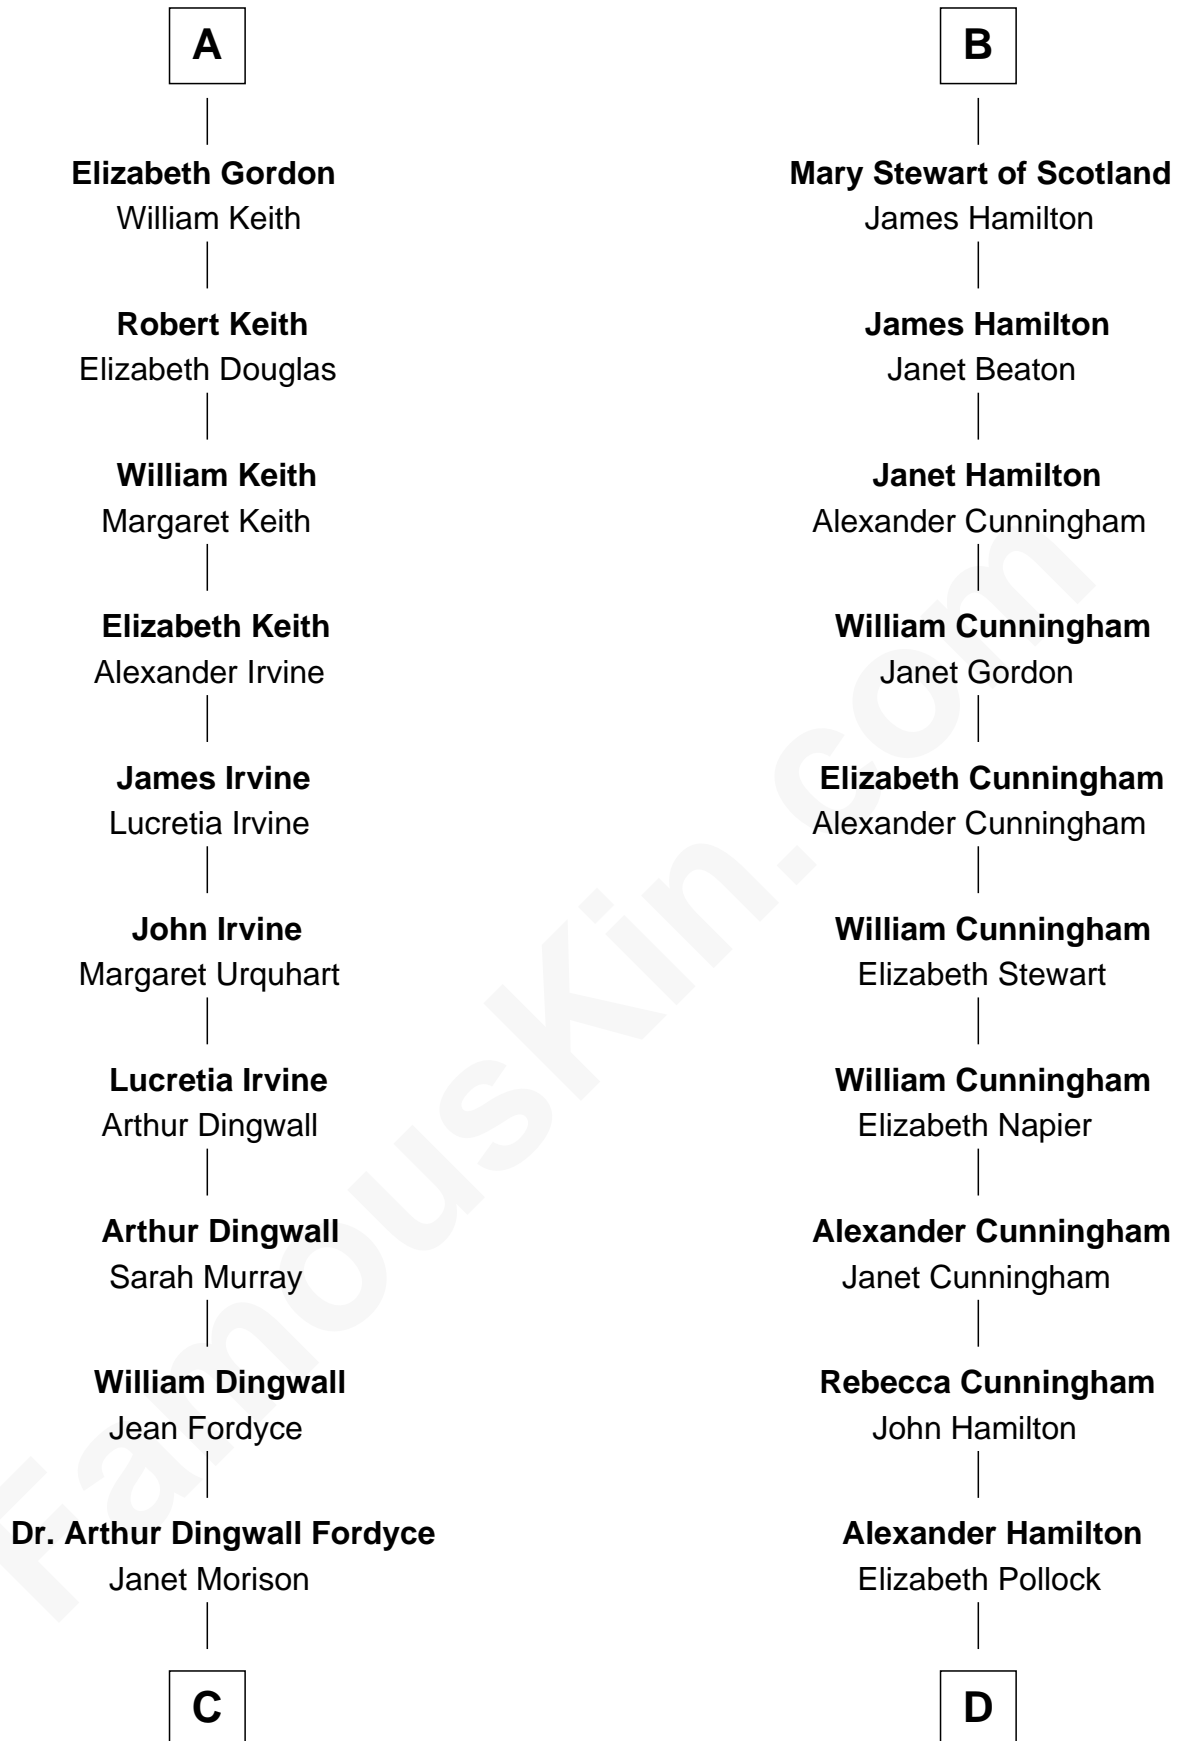

FamousKin.com

Relationship Chart of

Alan Turing

WWII Codebreaker of Nazi Enigma Machine

18th cousin 3 times removed of

Alexander Hamilton

1st U.S. Secretary of the Treasury

C

Agnes Dingwall Fordyce
Alexander Fraser

Jean Stewart Fraser
John Robert Turing

Rev. John Robert Turing
Fanny Montague Boyd

Julius Matheson Turing
Ethel Sara Stoney

Alan Turing
WWII Codebreaker of Nazi Enigma Machine