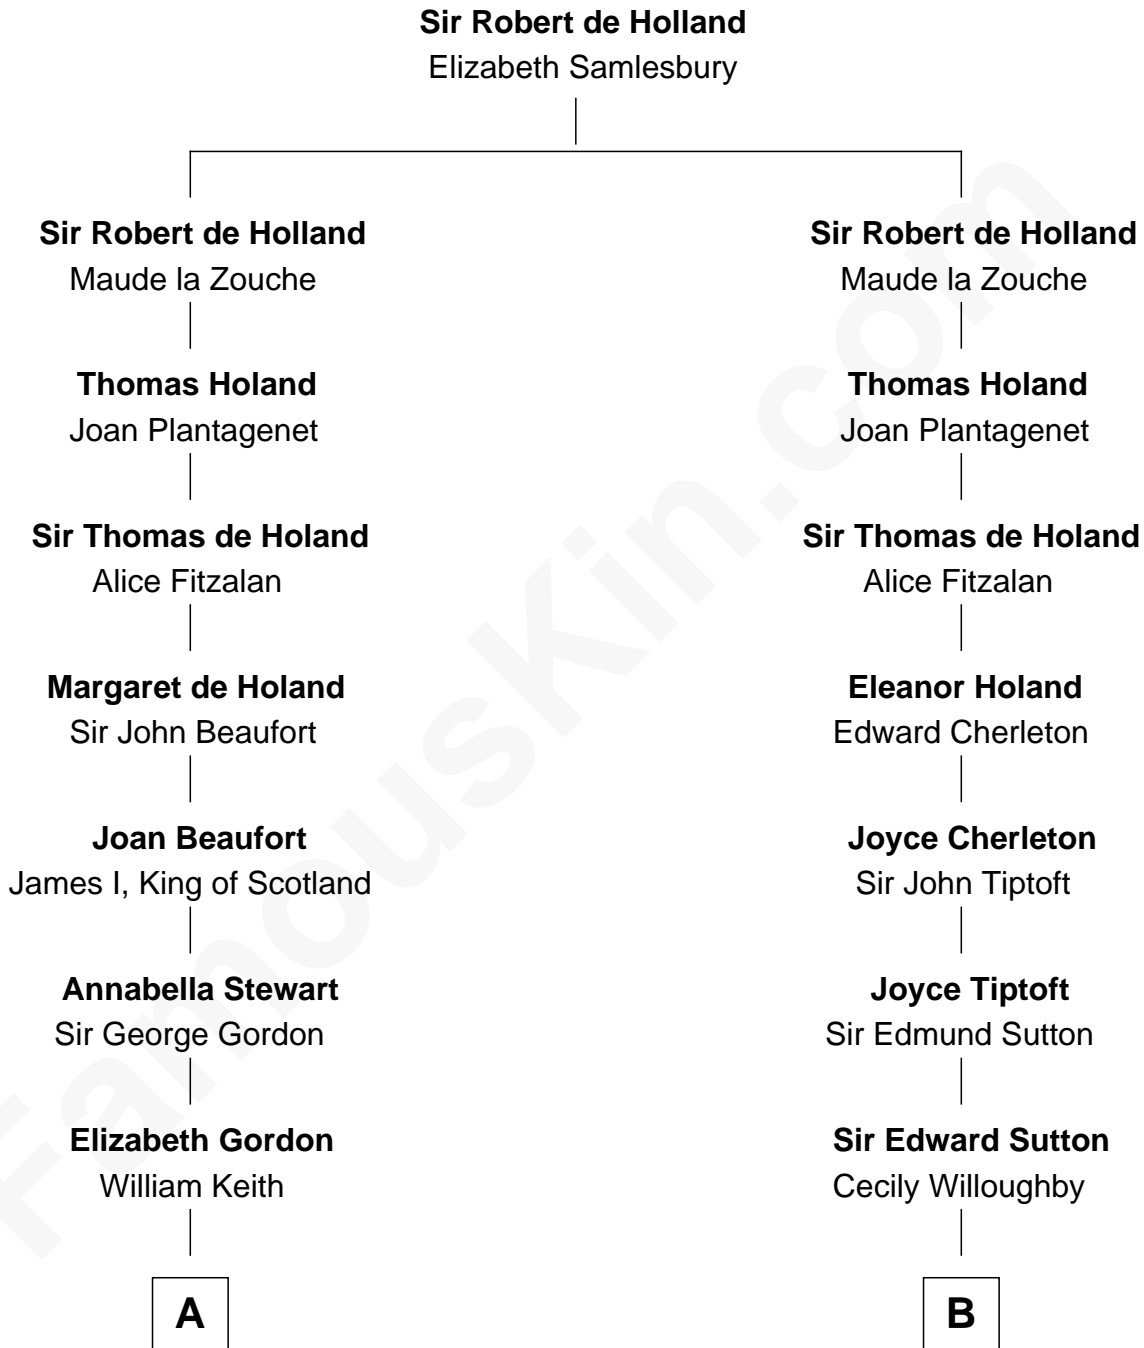

FamousKin.com

Relationship Chart of

Alan Turing

WWII Codebreaker of Nazi Enigma Machine

18th cousin 2 times removed of

Oliver Wendell Holmes, Jr.

U.S. Supreme Court Justice

C

Jean Stewart Fraser

John Robert Turing

Rev. John Robert Turing

Fanny Montague Boyd

Julius Matheson Turing

Ethel Sara Stoney

Alan Turing

WWII Codebreaker of Nazi Enigma Machine