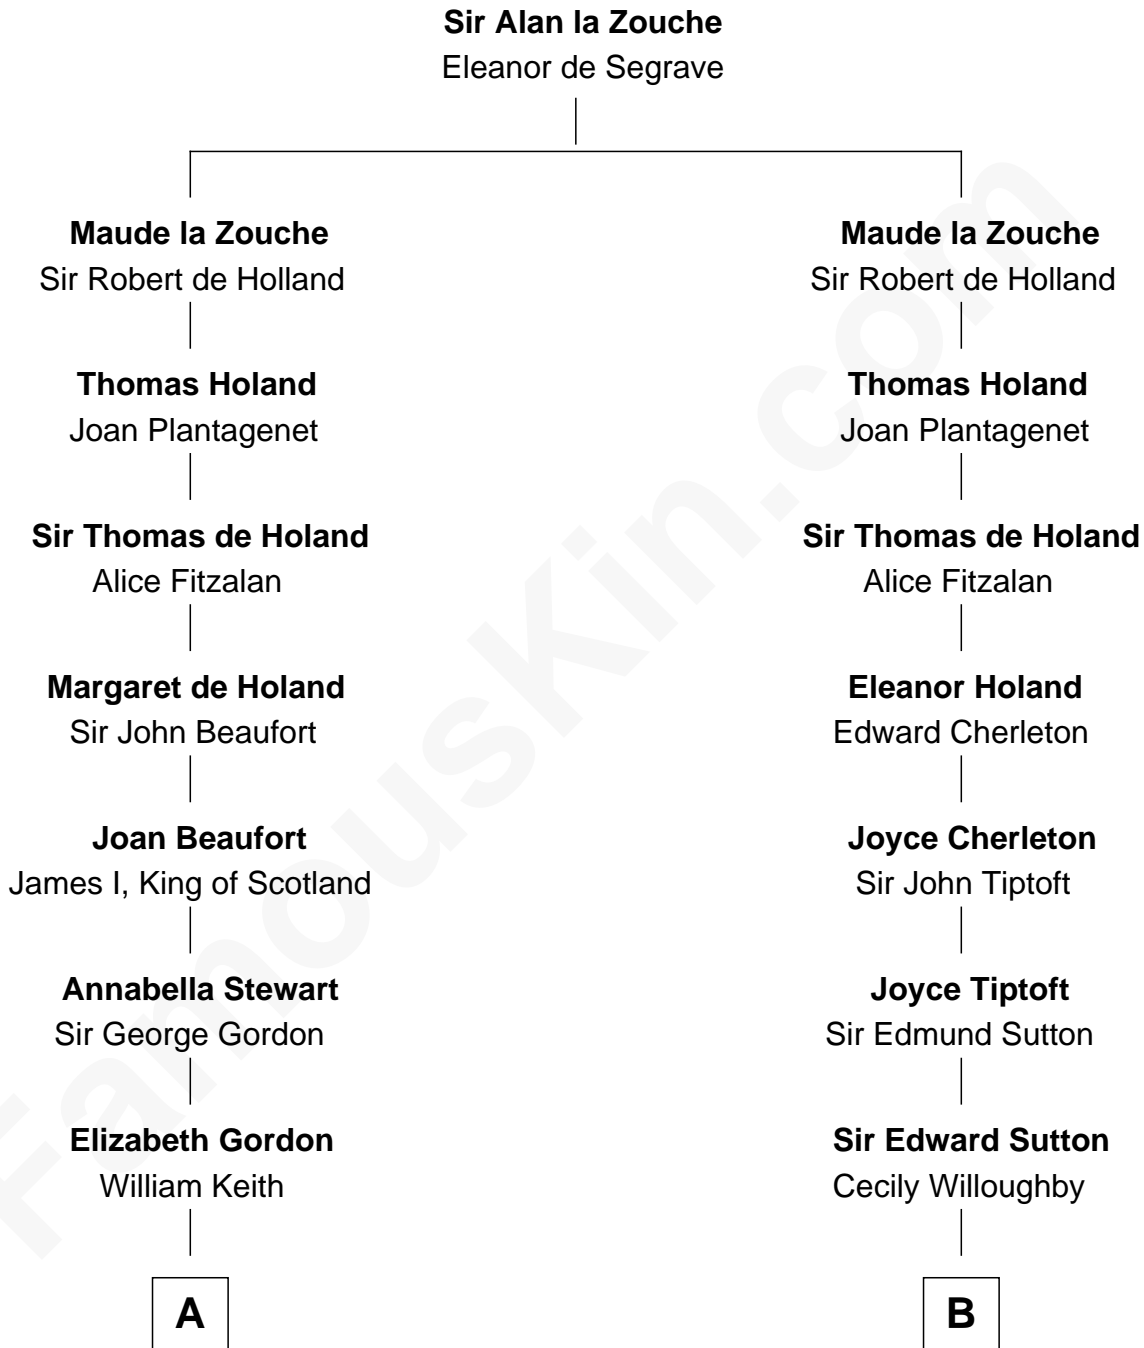

FamousKin.com

Relationship Chart of

Alan Turing

WWII Codebreaker of Nazi Enigma Machine

18th cousin 2 times removed of

Oliver Wendell Holmes, Jr.
U.S. Supreme Court Justice

C

Jean Stewart Fraser

John Robert Turing

Rev. John Robert Turing

Fanny Montague Boyd

Julius Matheson Turing

Ethel Sara Stoney

Alan Turing

WWII Codebreaker of Nazi Enigma Machine

D