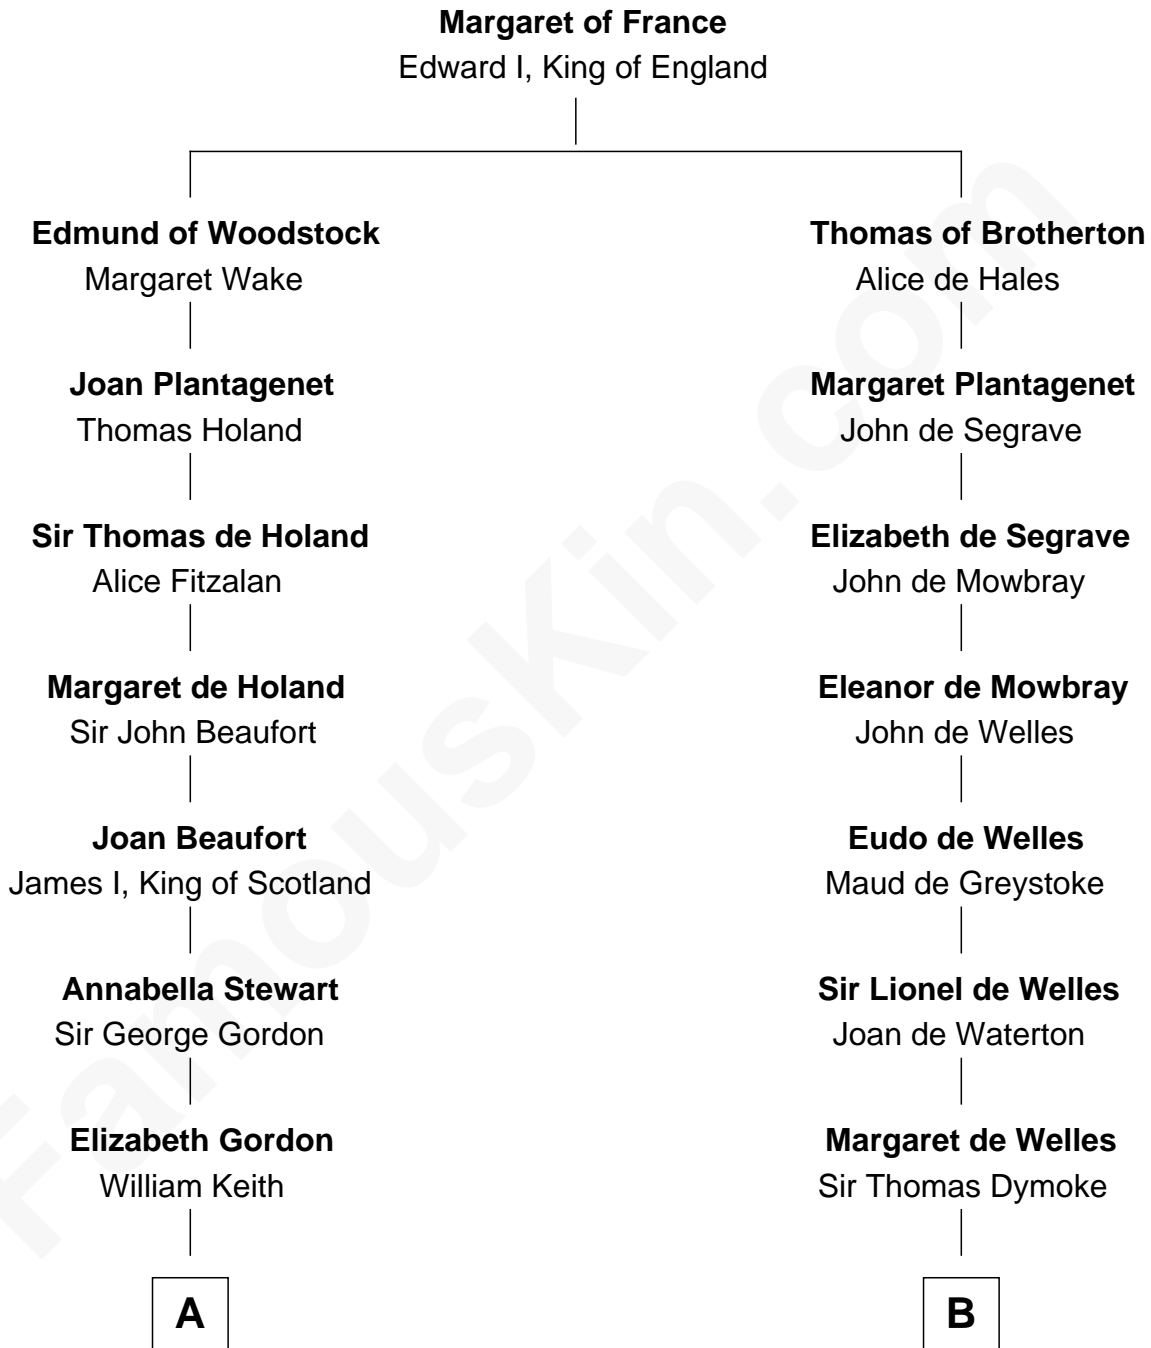

FamousKin.com

Relationship Chart of

Alan Turing

WWII Codebreaker of Nazi Enigma Machine

18th cousin 2 times removed of

Ichabod Goodwin

27th Governor of New Hampshire

C

Jean Stewart Fraser

John Robert Turing

Rev. John Robert Turing

Fanny Montague Boyd

Julius Matheson Turing

Ethel Sara Stoney

Alan Turing

WWII Codebreaker of Nazi Enigma Machine

D

Samuel Goodwin

Anna Thompson Gerrish

Ichabod Goodwin

27th Governor of New Hampshire

FamousKin.com