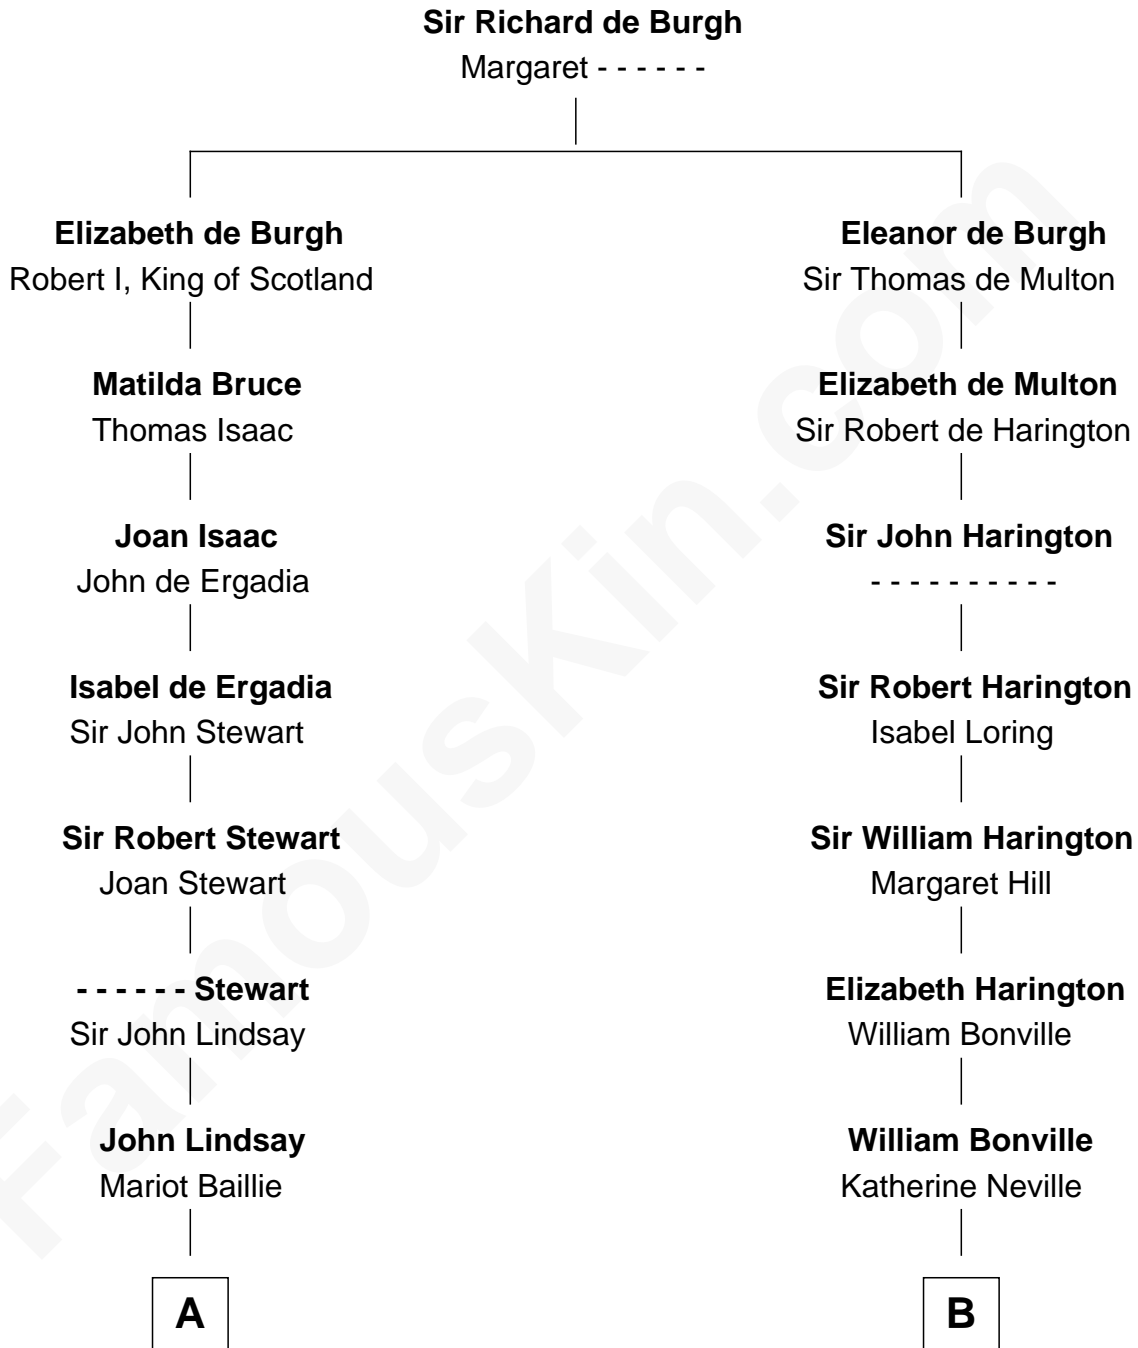

FamousKin.com

Relationship Chart of

Alan Turing

WWII Codebreaker of Nazi Enigma Machine

11th cousin 9 times removed of

Gov. Thomas Dudley

(1576 - 1653) Great Migration Immigrant 1630

C

John Robert Turing
Jean Stewart Fraser

Rev. John Robert Turing
Fanny Montague Boyd

Julius Matheson Turing
Ethel Sara Stoney

Alan Turing

WWII Codebreaker of Nazi Enigma Machine

FamousKin.com