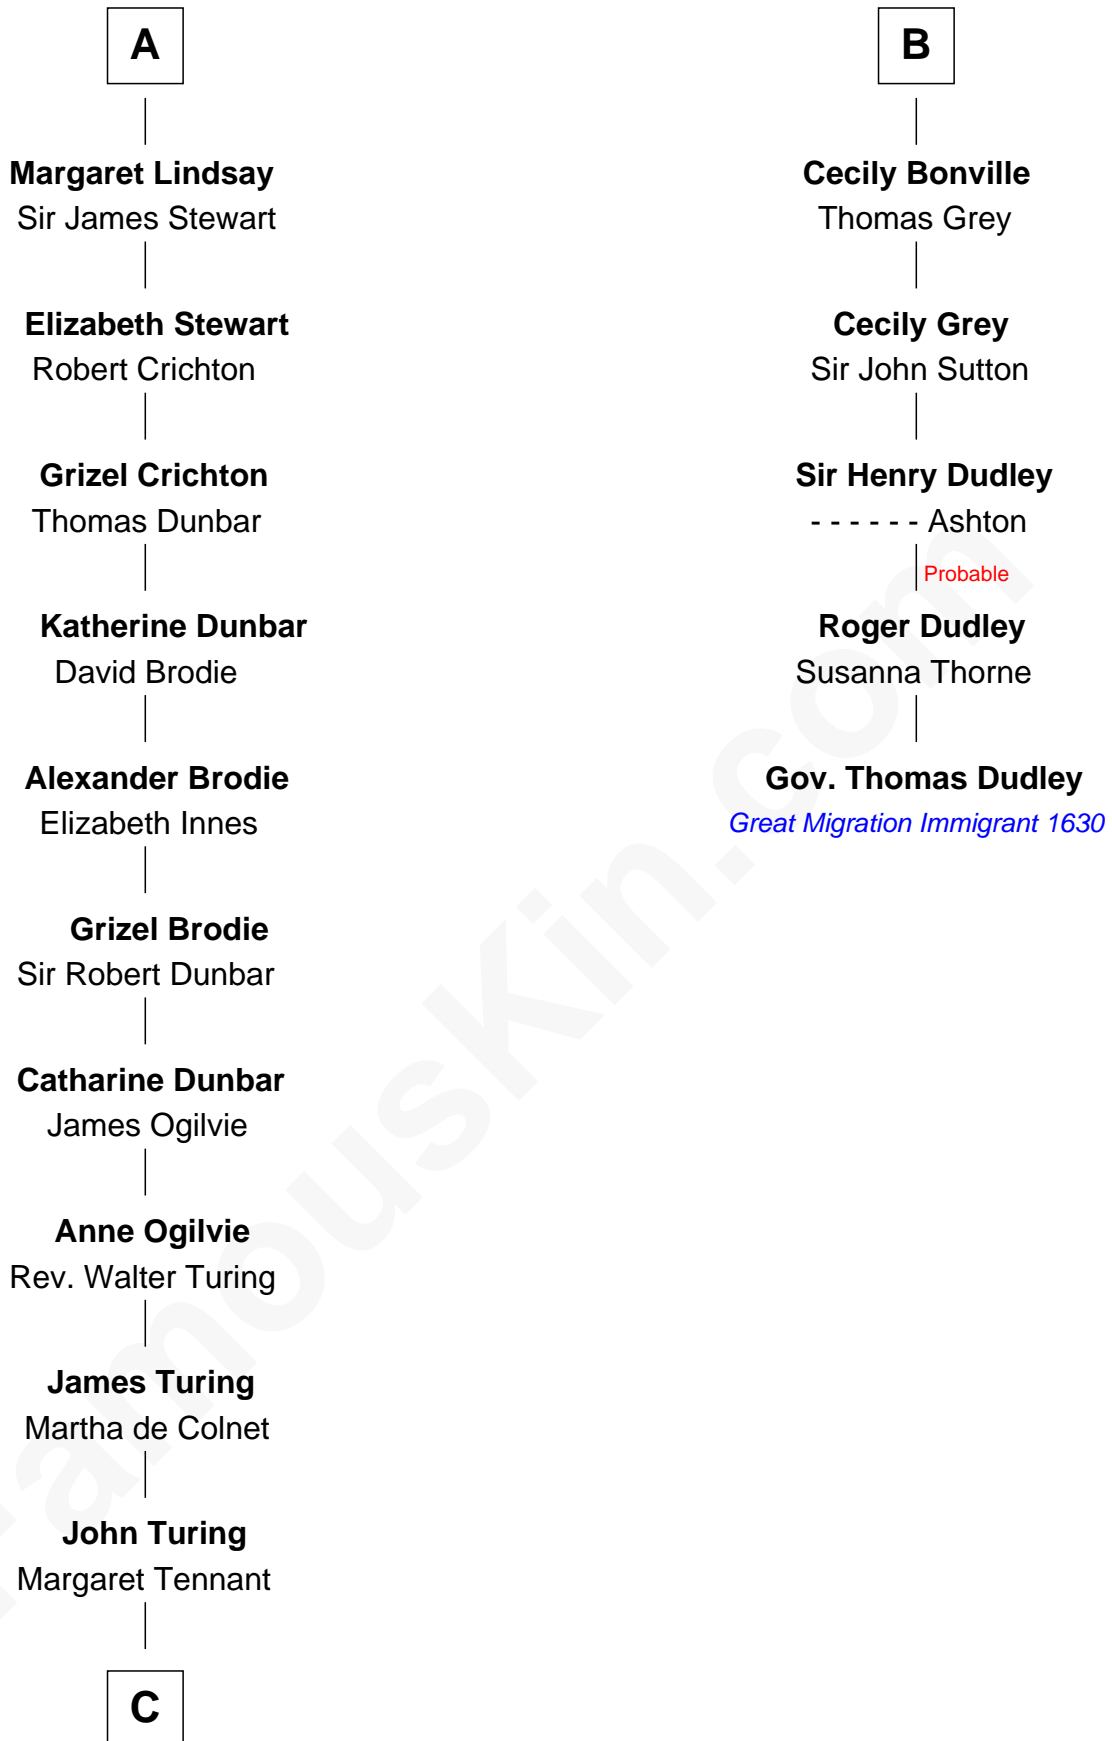

FamousKin.com

Relationship Chart of

Alan Turing

WWII Codebreaker of Nazi Enigma Machine

11th cousin 9 times removed of

Gov. Thomas Dudley

(1576 - 1653) Great Migration Immigrant 1630

C

John Robert Turing
Jean Stewart Fraser

Rev. John Robert Turing
Fanny Montague Boyd

Julius Matheson Turing
Ethel Sara Stoney

Alan Turing

WWII Codebreaker of Nazi Enigma Machine

FamousKin.com