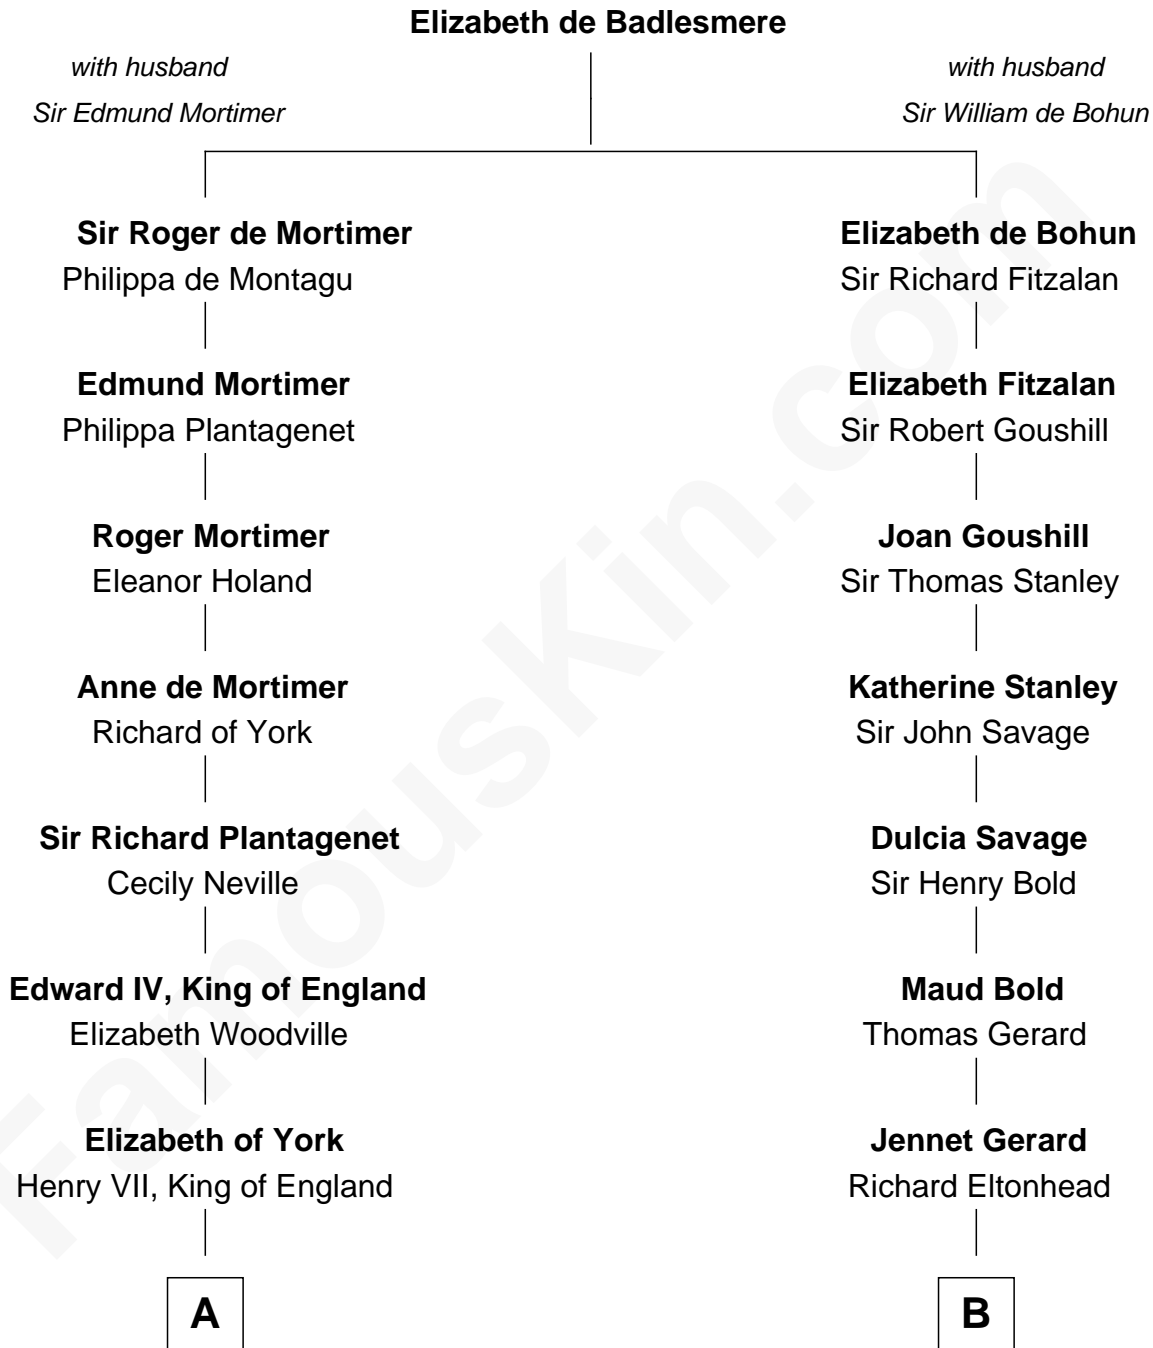

FamousKin.com

Relationship Chart of

Alan Turing

WWII Codebreaker of Nazi Enigma Machine

12th cousin 9 times removed of

Richard Henry Lee

Signer of the Declaration of Independence

C