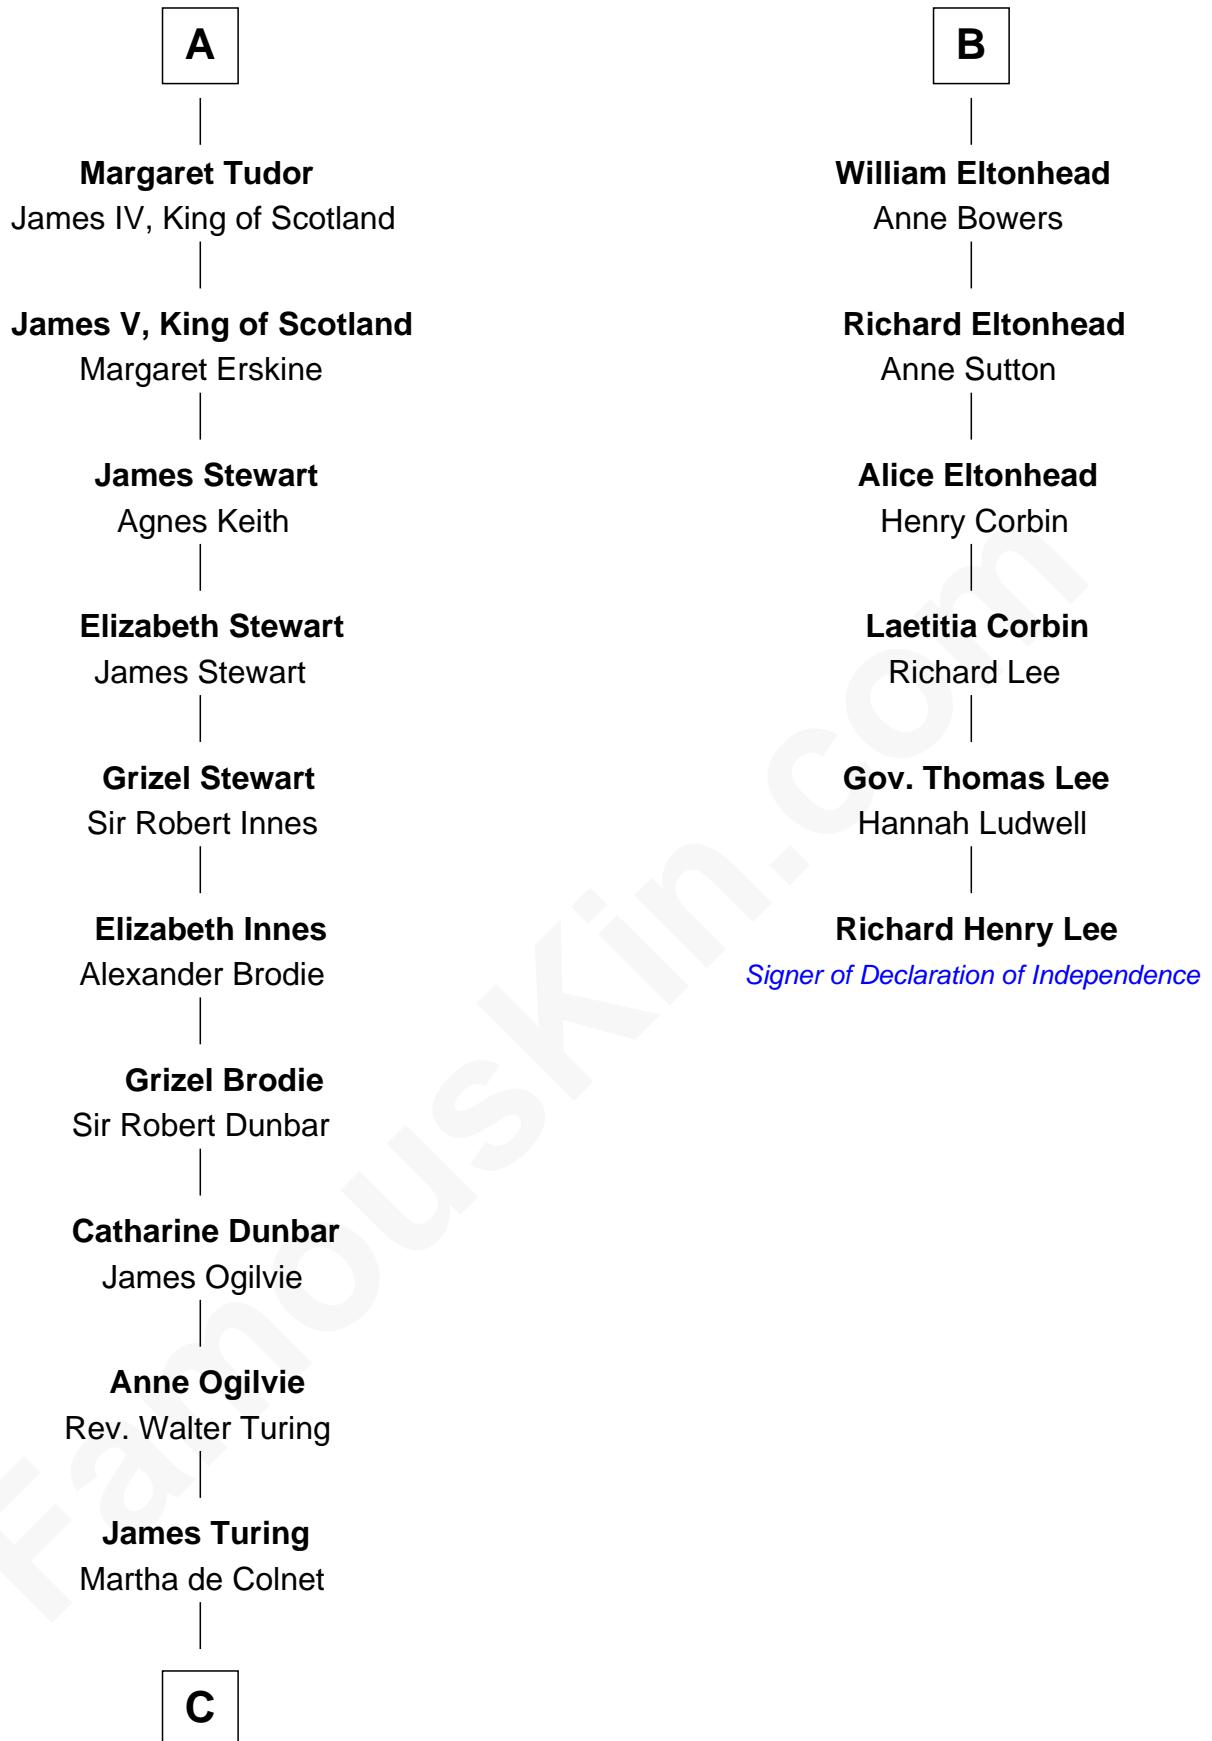

FamousKin.com

Relationship Chart of

Alan Turing

WWII Codebreaker of Nazi Enigma Machine

12th cousin 9 times removed of

Richard Henry Lee

Signer of the Declaration of Independence

C

—
John Turing

Margaret Tennant

—
John Robert Turing

Jean Stewart Fraser

—
Rev. John Robert Turing

Fanny Montague Boyd

—
Julius Matheson Turing

Ethel Sara Stoney