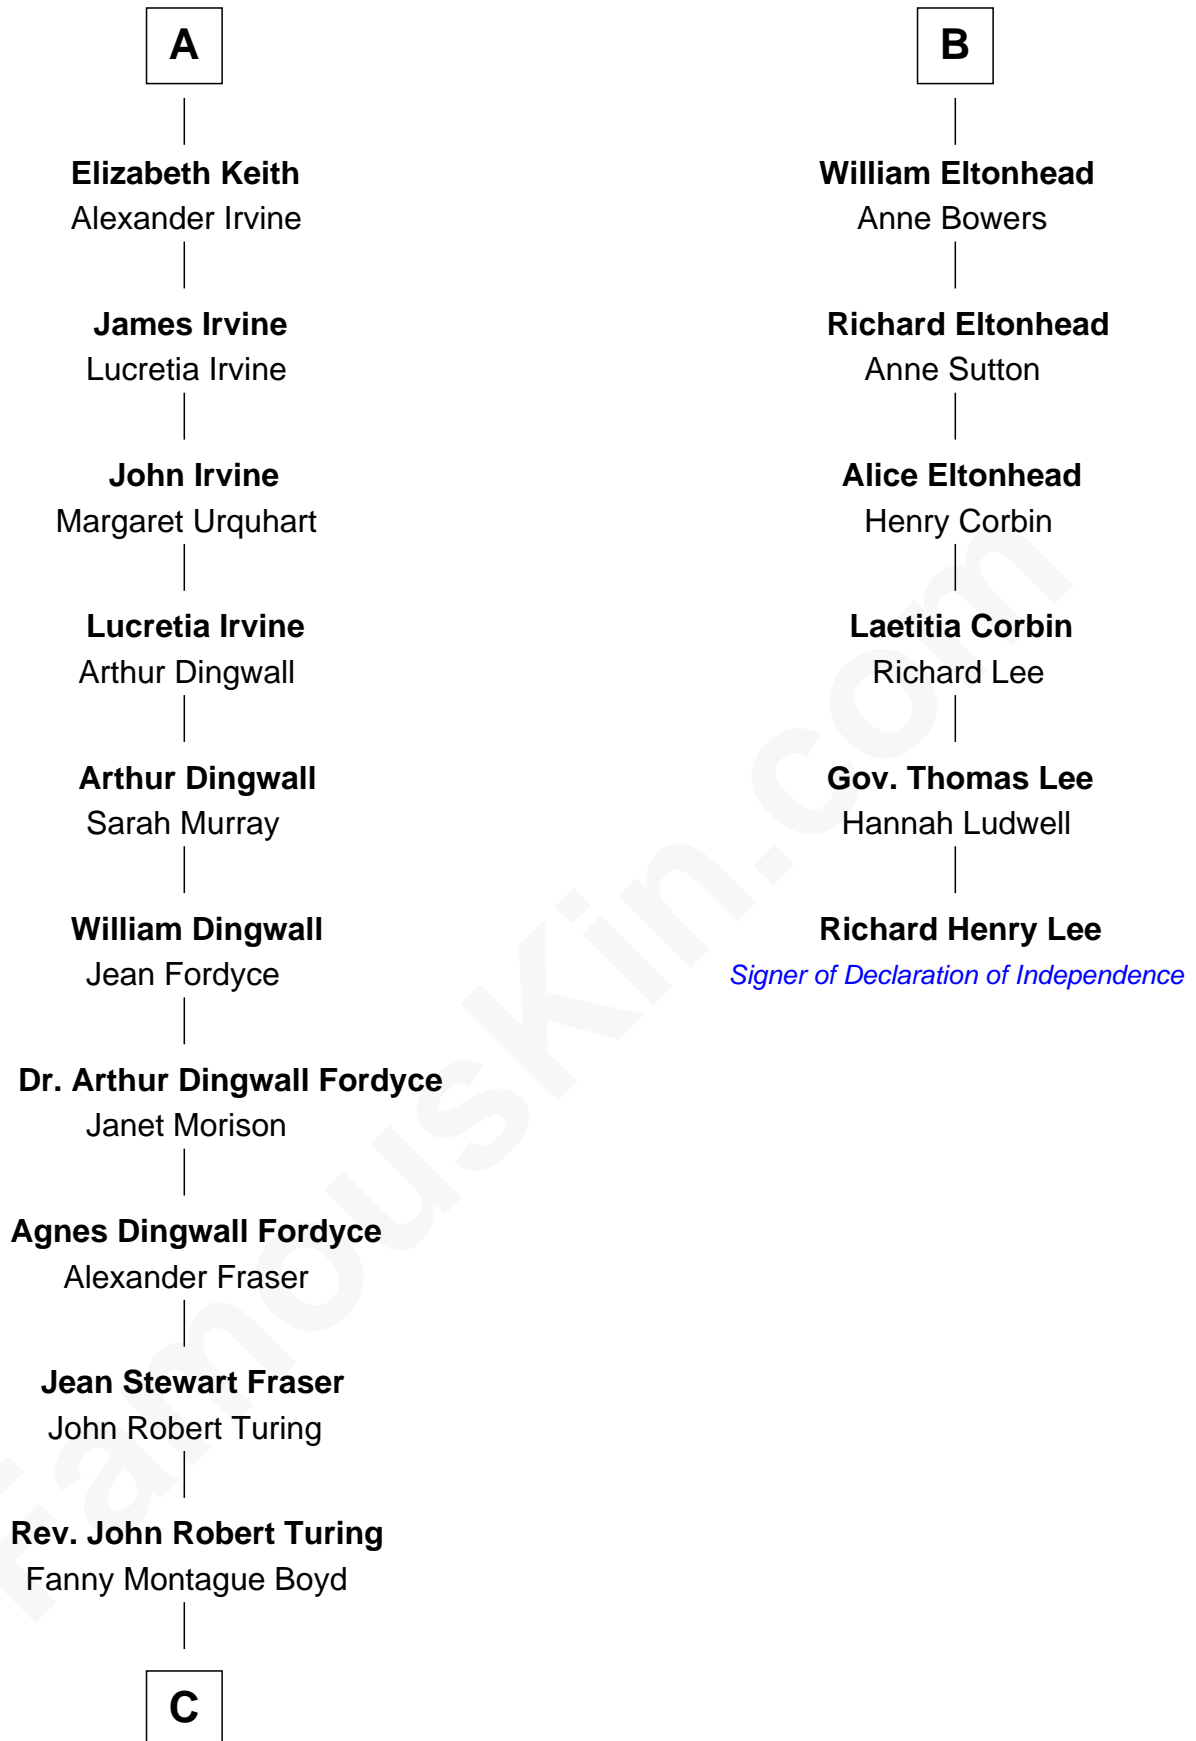

FamousKin.com

Relationship Chart of

Alan Turing

WWII Codebreaker of Nazi Enigma Machine

12th cousin 6 times removed of

Richard Henry Lee

Signer of the Declaration of Independence

C

Julius Matheson Turing

Ethel Sara Stoney

Alan Turing

WWII Codebreaker of Nazi Enigma Machine

FamousKin.com