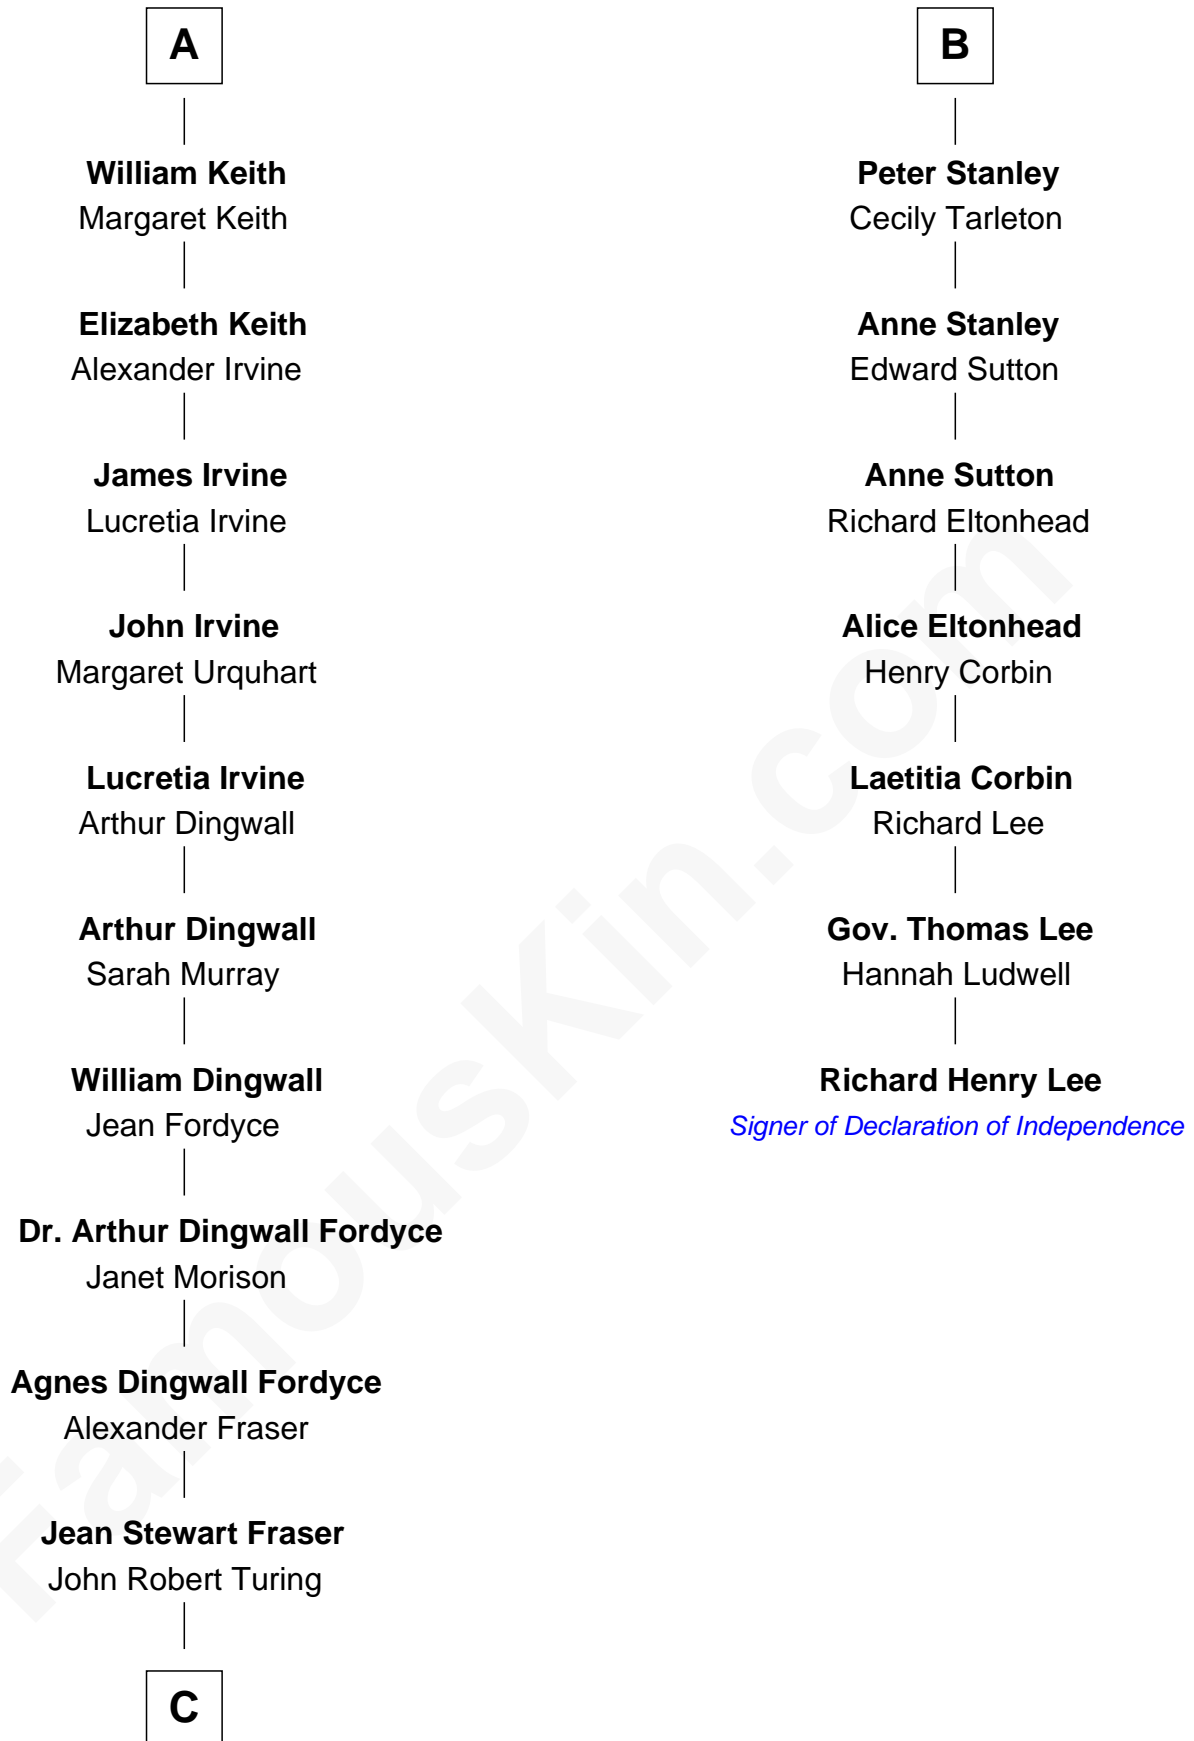

FamousKin.com

Relationship Chart of

Alan Turing

WWII Codebreaker of Nazi Enigma Machine

13th cousin 6 times removed of

Richard Henry Lee

Signer of the Declaration of Independence

C