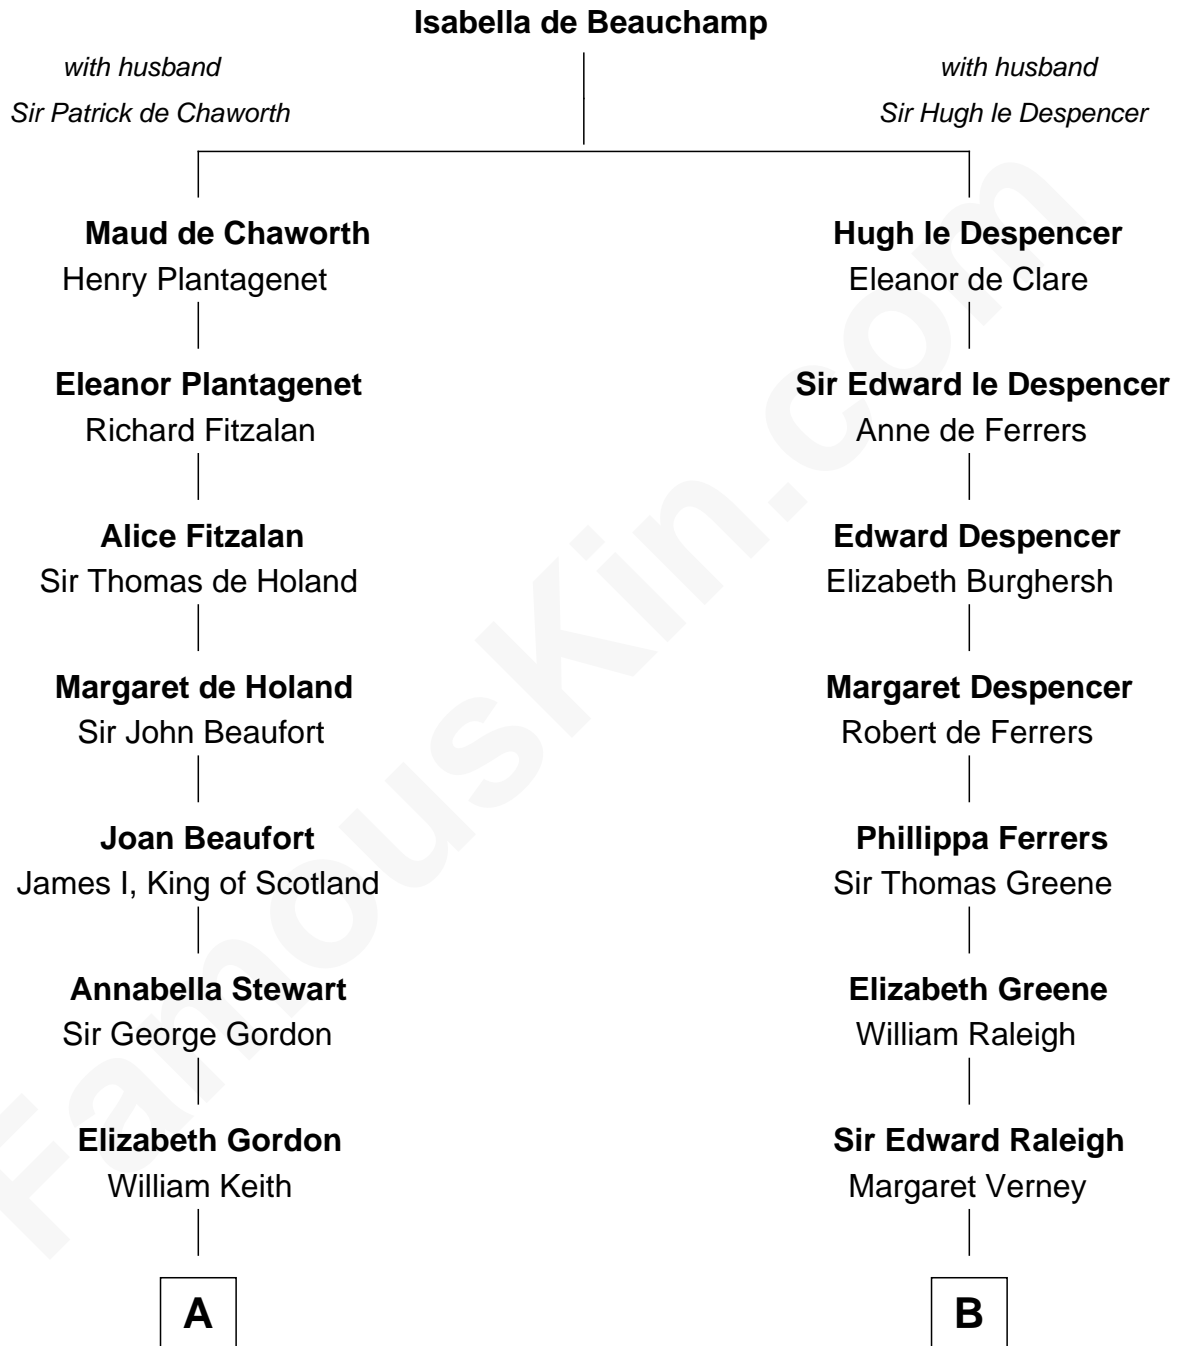

FamousKin.com

Relationship Chart of

Alan Turing

WWII Codebreaker of Nazi Enigma Machine

20th cousin 1 time removed of

Willis Carrier

Inventor of Air Conditioning

C