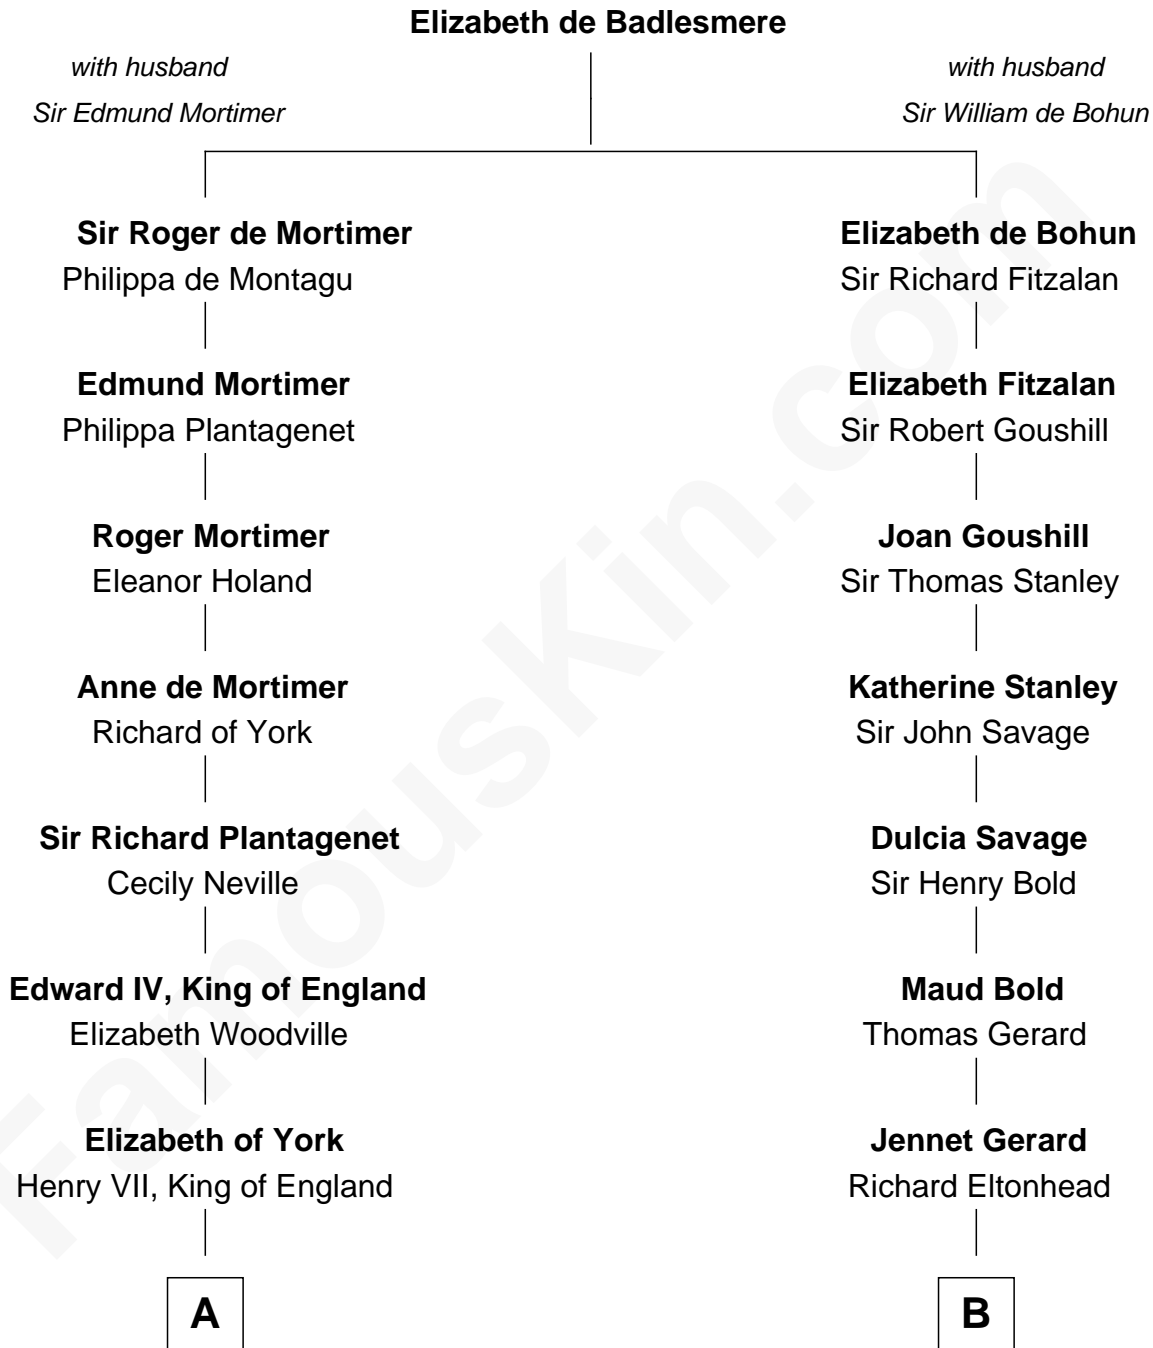

FamousKin.com

Relationship Chart of

Alan Turing

WWII Codebreaker of Nazi Enigma Machine

12th cousin 9 times removed of

Francis Lightfoot Lee

Signer of the Declaration of Independence

C

—
John Turing
Margaret Tennant

—
John Robert Turing
Jean Stewart Fraser

—
Rev. John Robert Turing
Fanny Montague Boyd

—
Julius Matheson Turing
Ethel Sara Stoney

—
Alan Turing

WWII Codebreaker of Nazi Enigma Machine